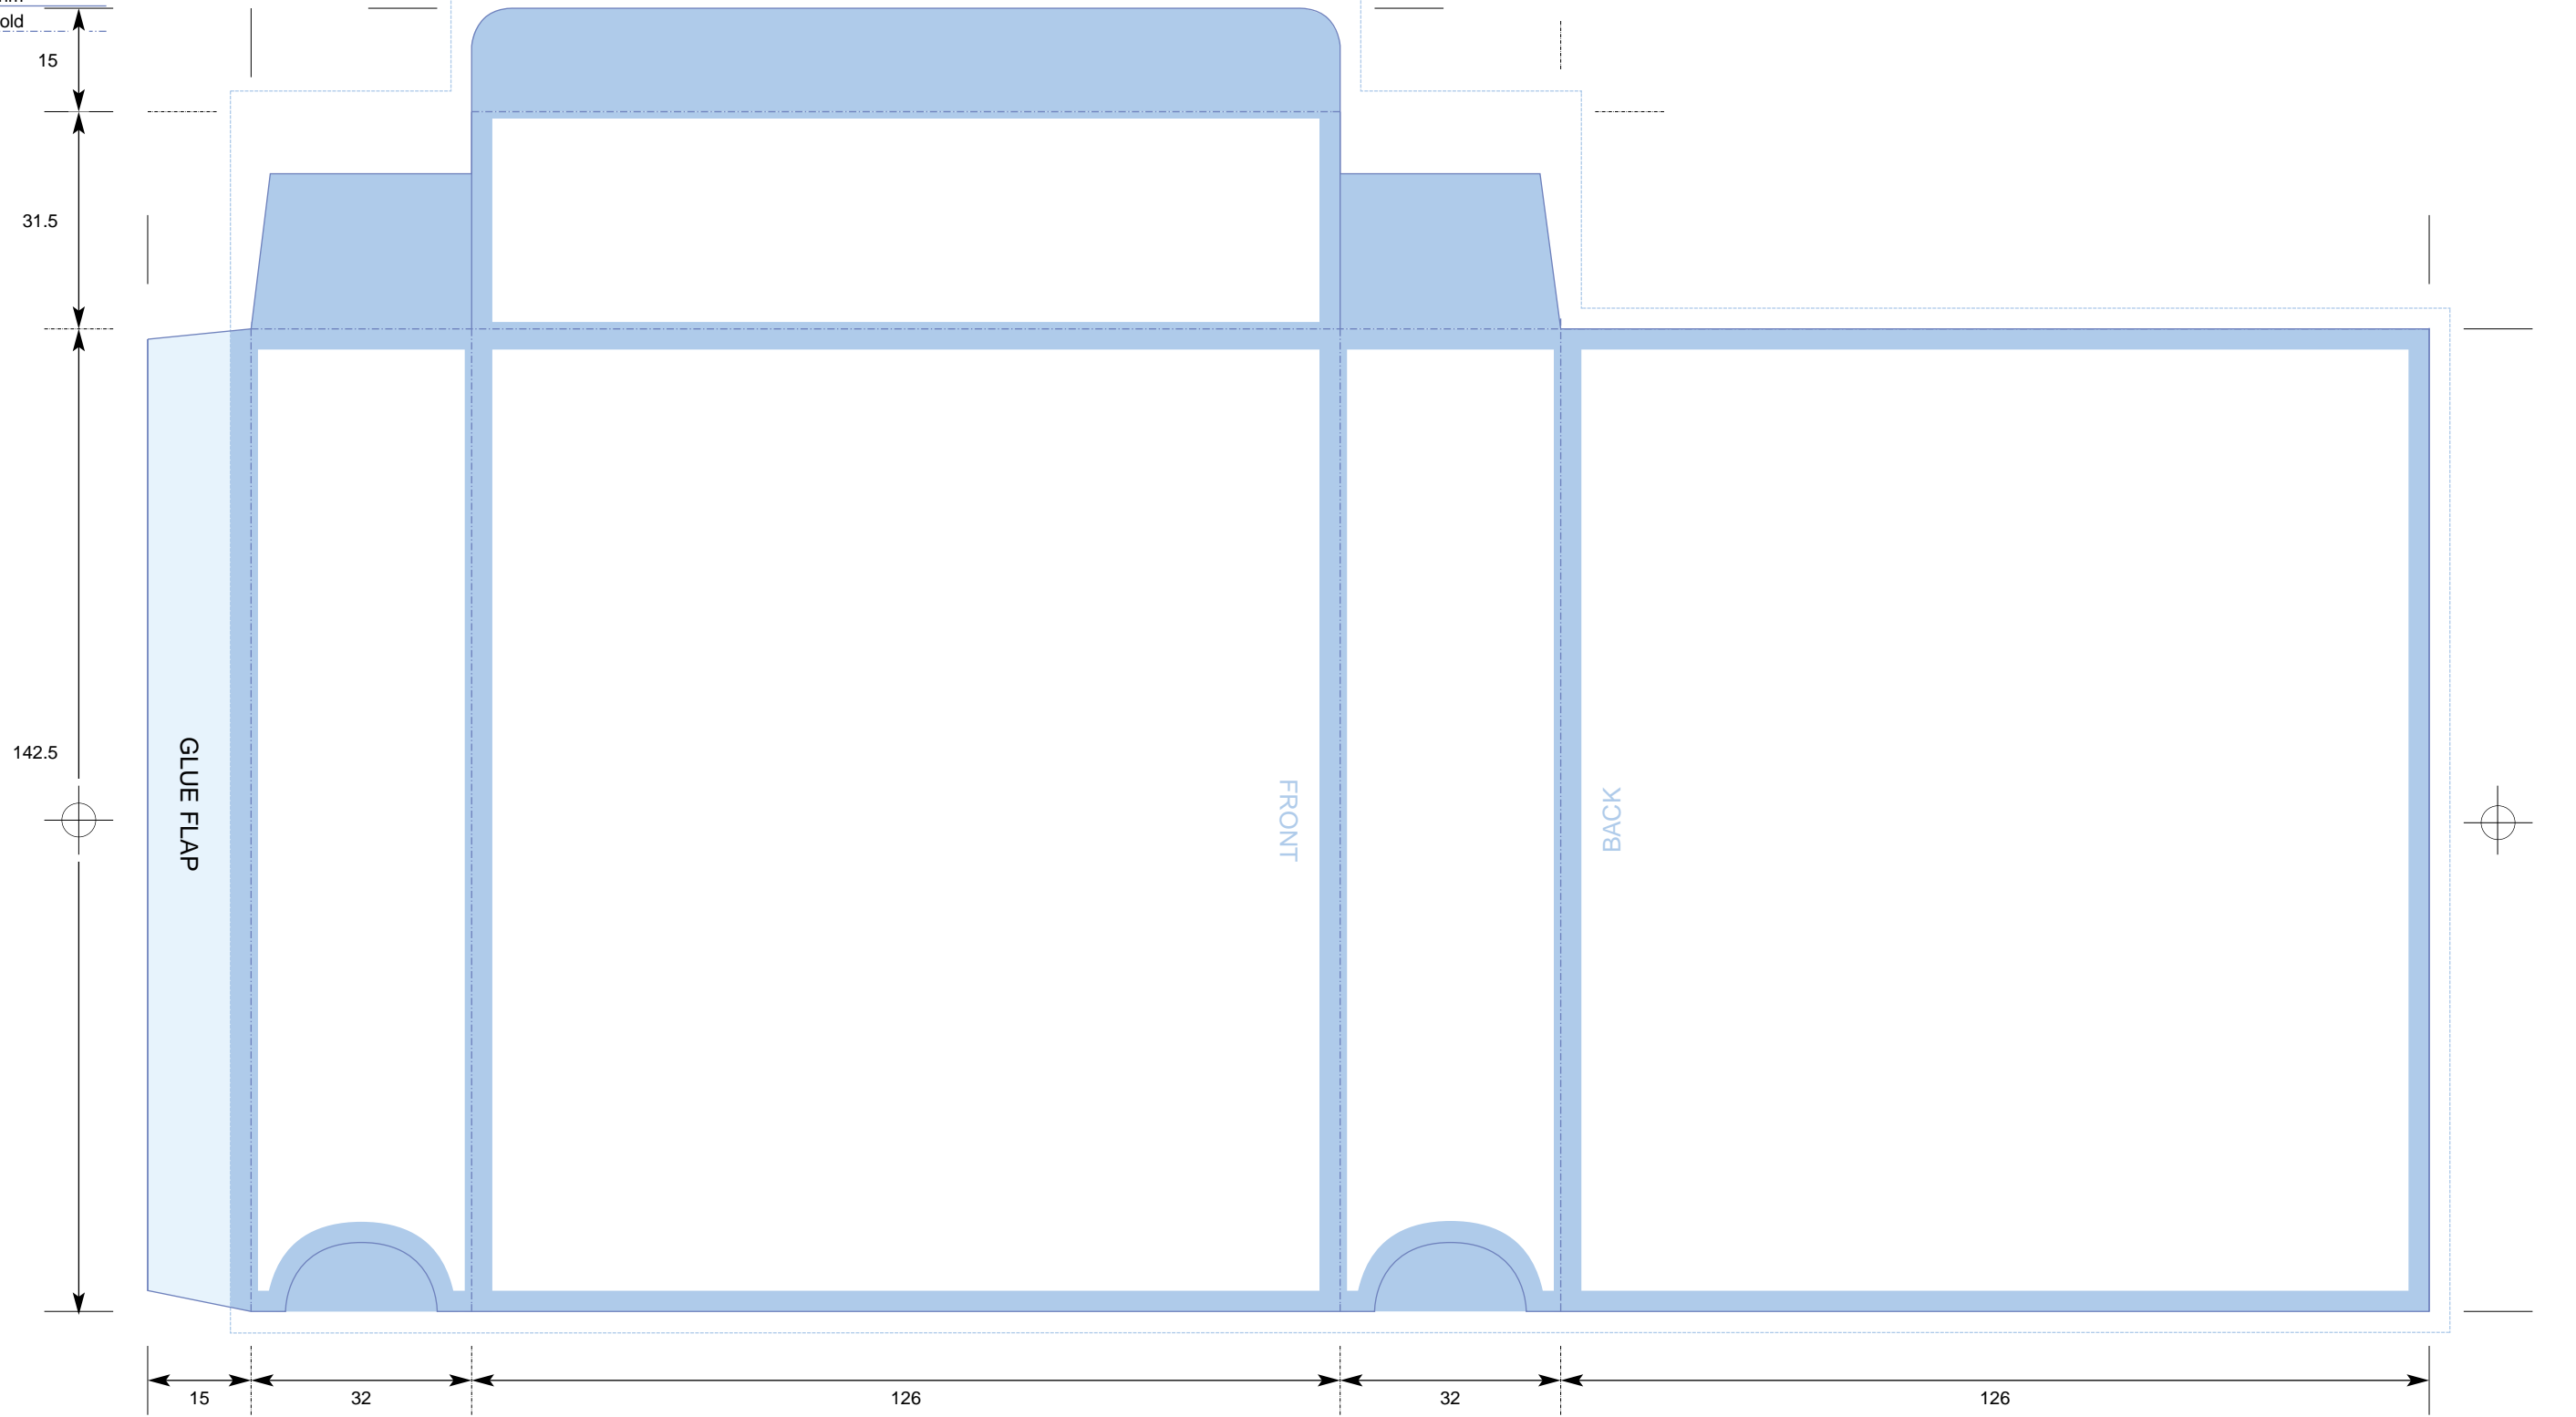

Key:  
No text area  
No print area  
Bleed  
Trim  
Fold

**CTP Template: CD\_SLP6**  
**Compact Disc Slipcase with one tuck-in flap to hold 3 Compact Disc Jewelcases**  
Customer  
Catalogue No.  
Job Title

**COLOURS**  
CYAN  
MAGENTA  
YELLOW  
BLACK

**PLEASE NOTE THIS TEMPLATE HAS BEEN CREATED USING SPECIFIC CO-ORDINATES REQUIRED FOR COMPUTER TO PLATE IMAGING AND IS NOT TO BE ALTERED, MOVED OR THE DOCUMENT SIZE CHANGED. ALL DIMENSIONS ARE IN MILLIMETRES. BLEED ALLOWANCE OF 3MM ON TRIMMED EDGES**