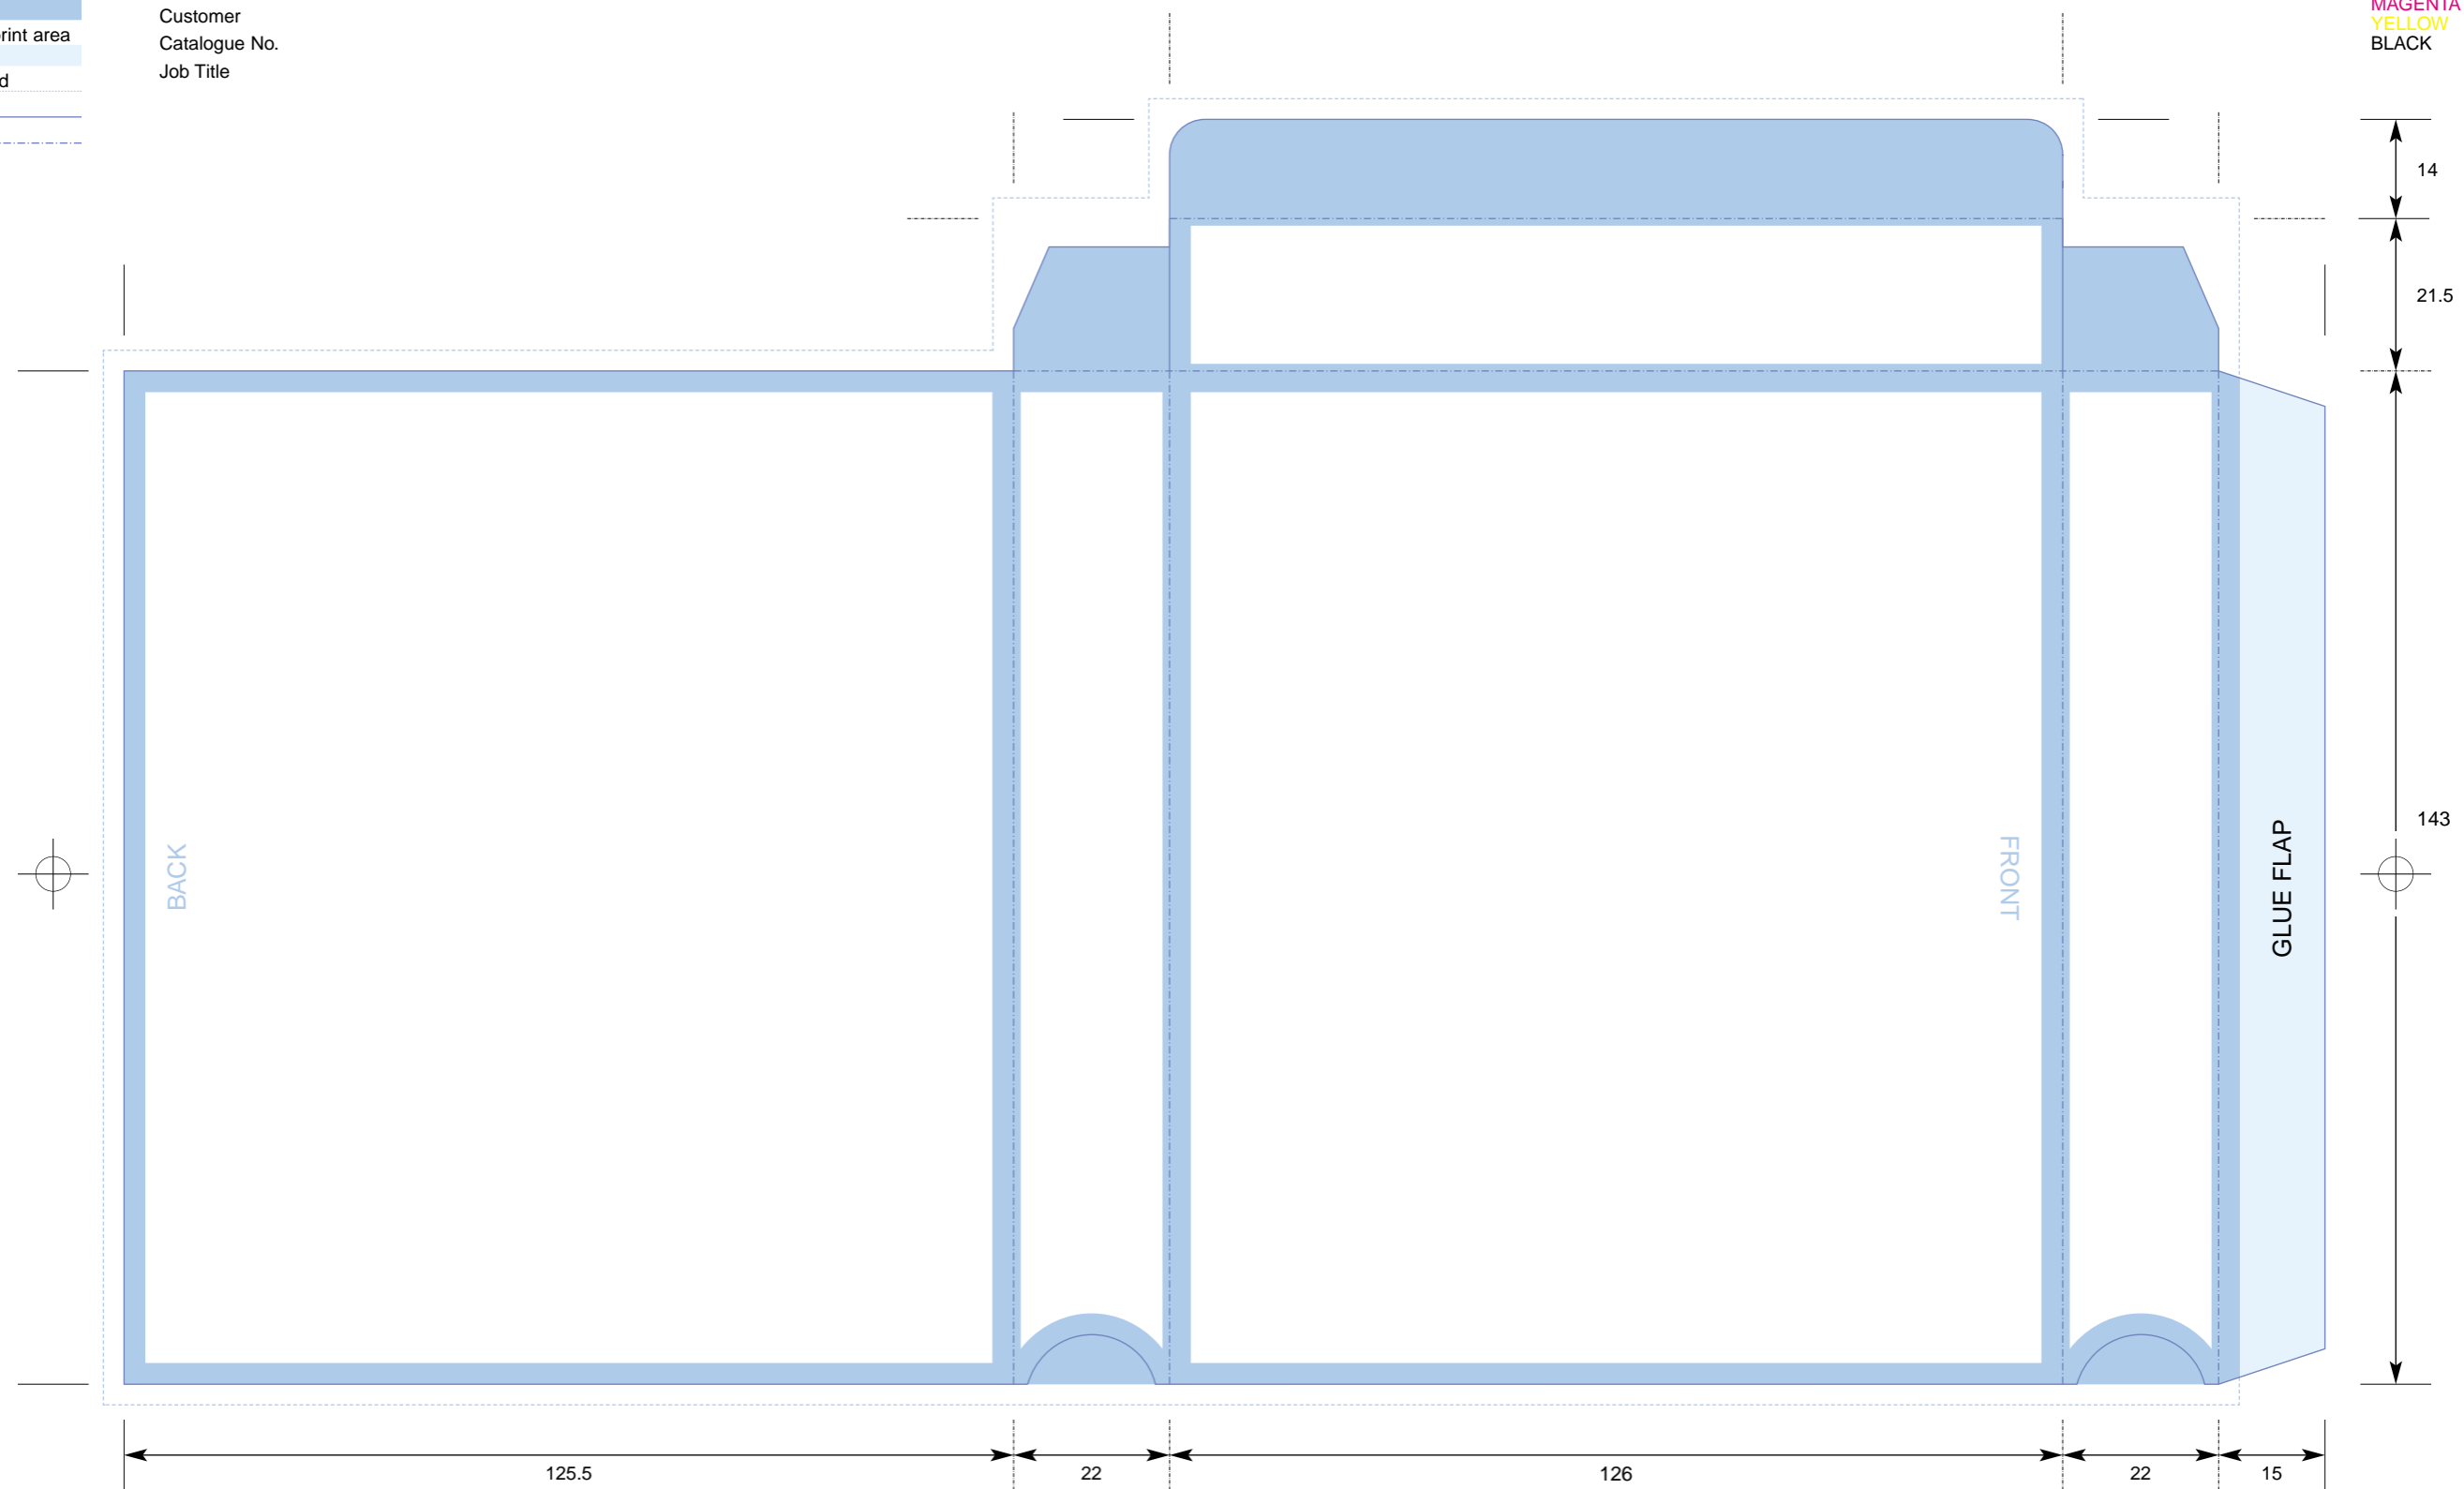

Key: CTP Template: CD\_SLP5  
Compact Disc Slipcase with one tuck-in flap to hold 3 Slimline Jewelcases

COLOURS  
CYAN  
MAGENTA  
YELLOW  
BLACK

- No text area
- No print area
- Bleed
- Trim
- Fold

Customer  
Catalogue No.  
Job Title

PLEASE NOTE THIS TEMPLATE HAS BEEN CREATED USING SPECIFIC CO-ORDINATES REQUIRED FOR COMPUTER TO PLATE IMAGING AND IS NOT TO BE ALTERED, MOVED OR THE DOCUMENT SIZE CHANGED. ALL DIMENSIONS ARE IN MILLIMETRES. BLEED ALLOWANCE OF 3MM ON TRIMMED EDGES