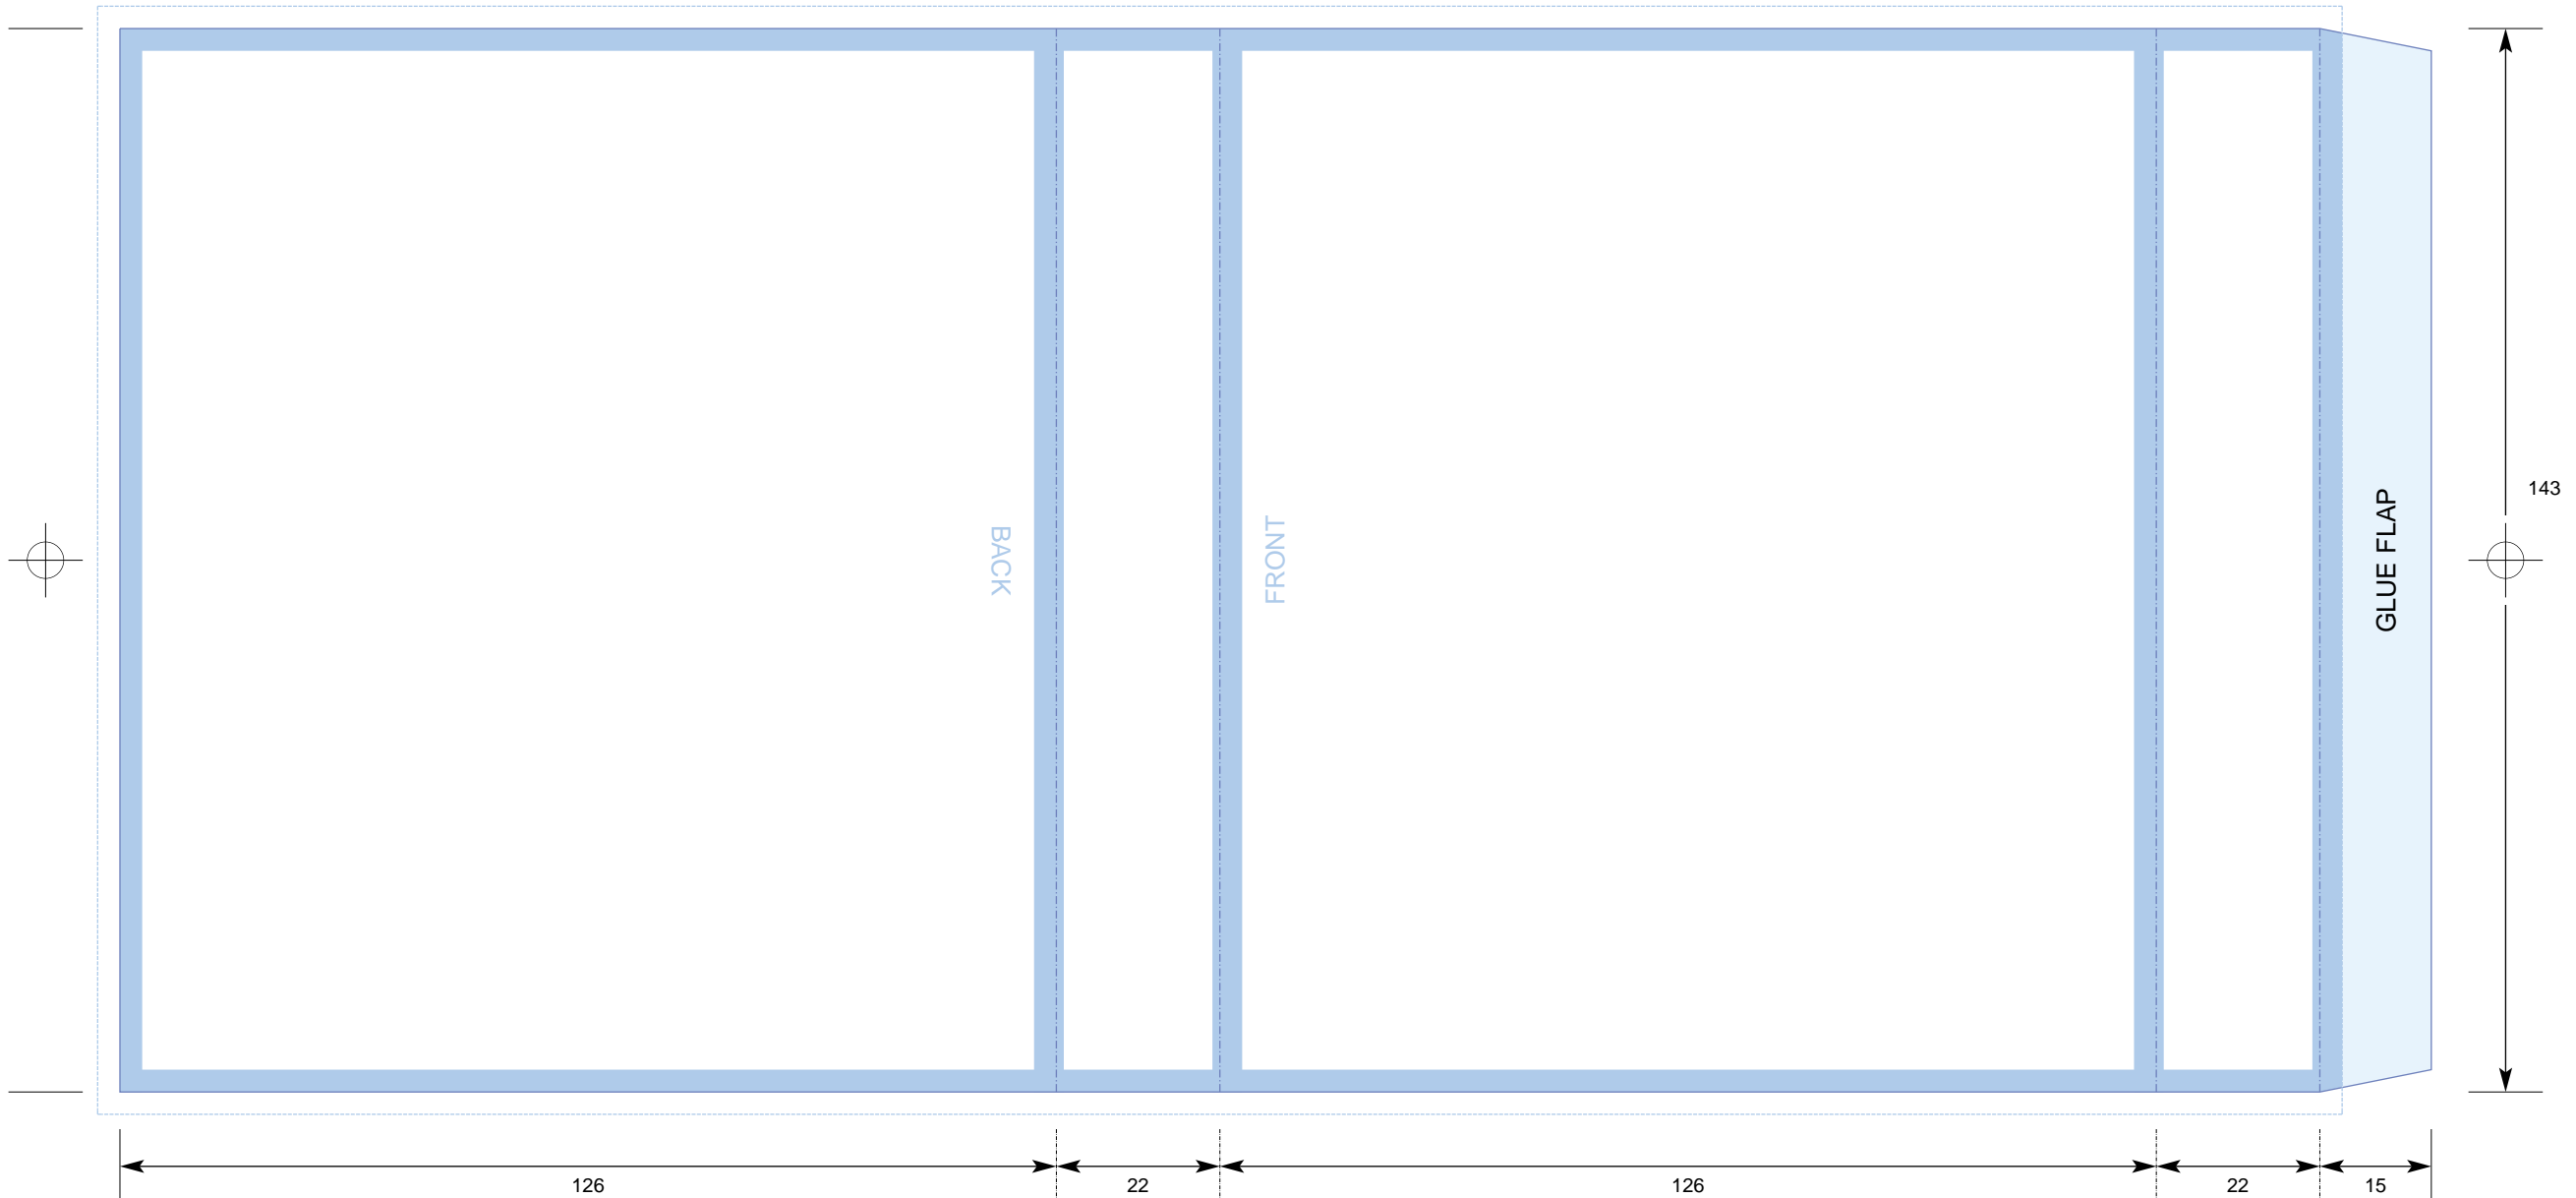

CTP Template: CD_SLP4
Compact Disc Slipcase open both ends to hold 2 Compact Disc Jewelcases

Customer
Catalogue No.
Job Title

COLOURS
CYAN
MAGENTA
YELLOW
BLACK

126

22

126

22

15

143

PLEASE NOTE THIS TEMPLATE HAS BEEN CREATED USING SPECIFIC CO-ORDINATES REQUIRED FOR COMPUTER TO PLATE IMAGING AND IS NOT TO BE ALTERED, MOVED OR THE DOCUMENT SIZE CHANGED.

ALL DIMENSIONS ARE IN MILLIMETRES. BLEED ALLOWANCE OF 3MM ON TRIMMED EDGES