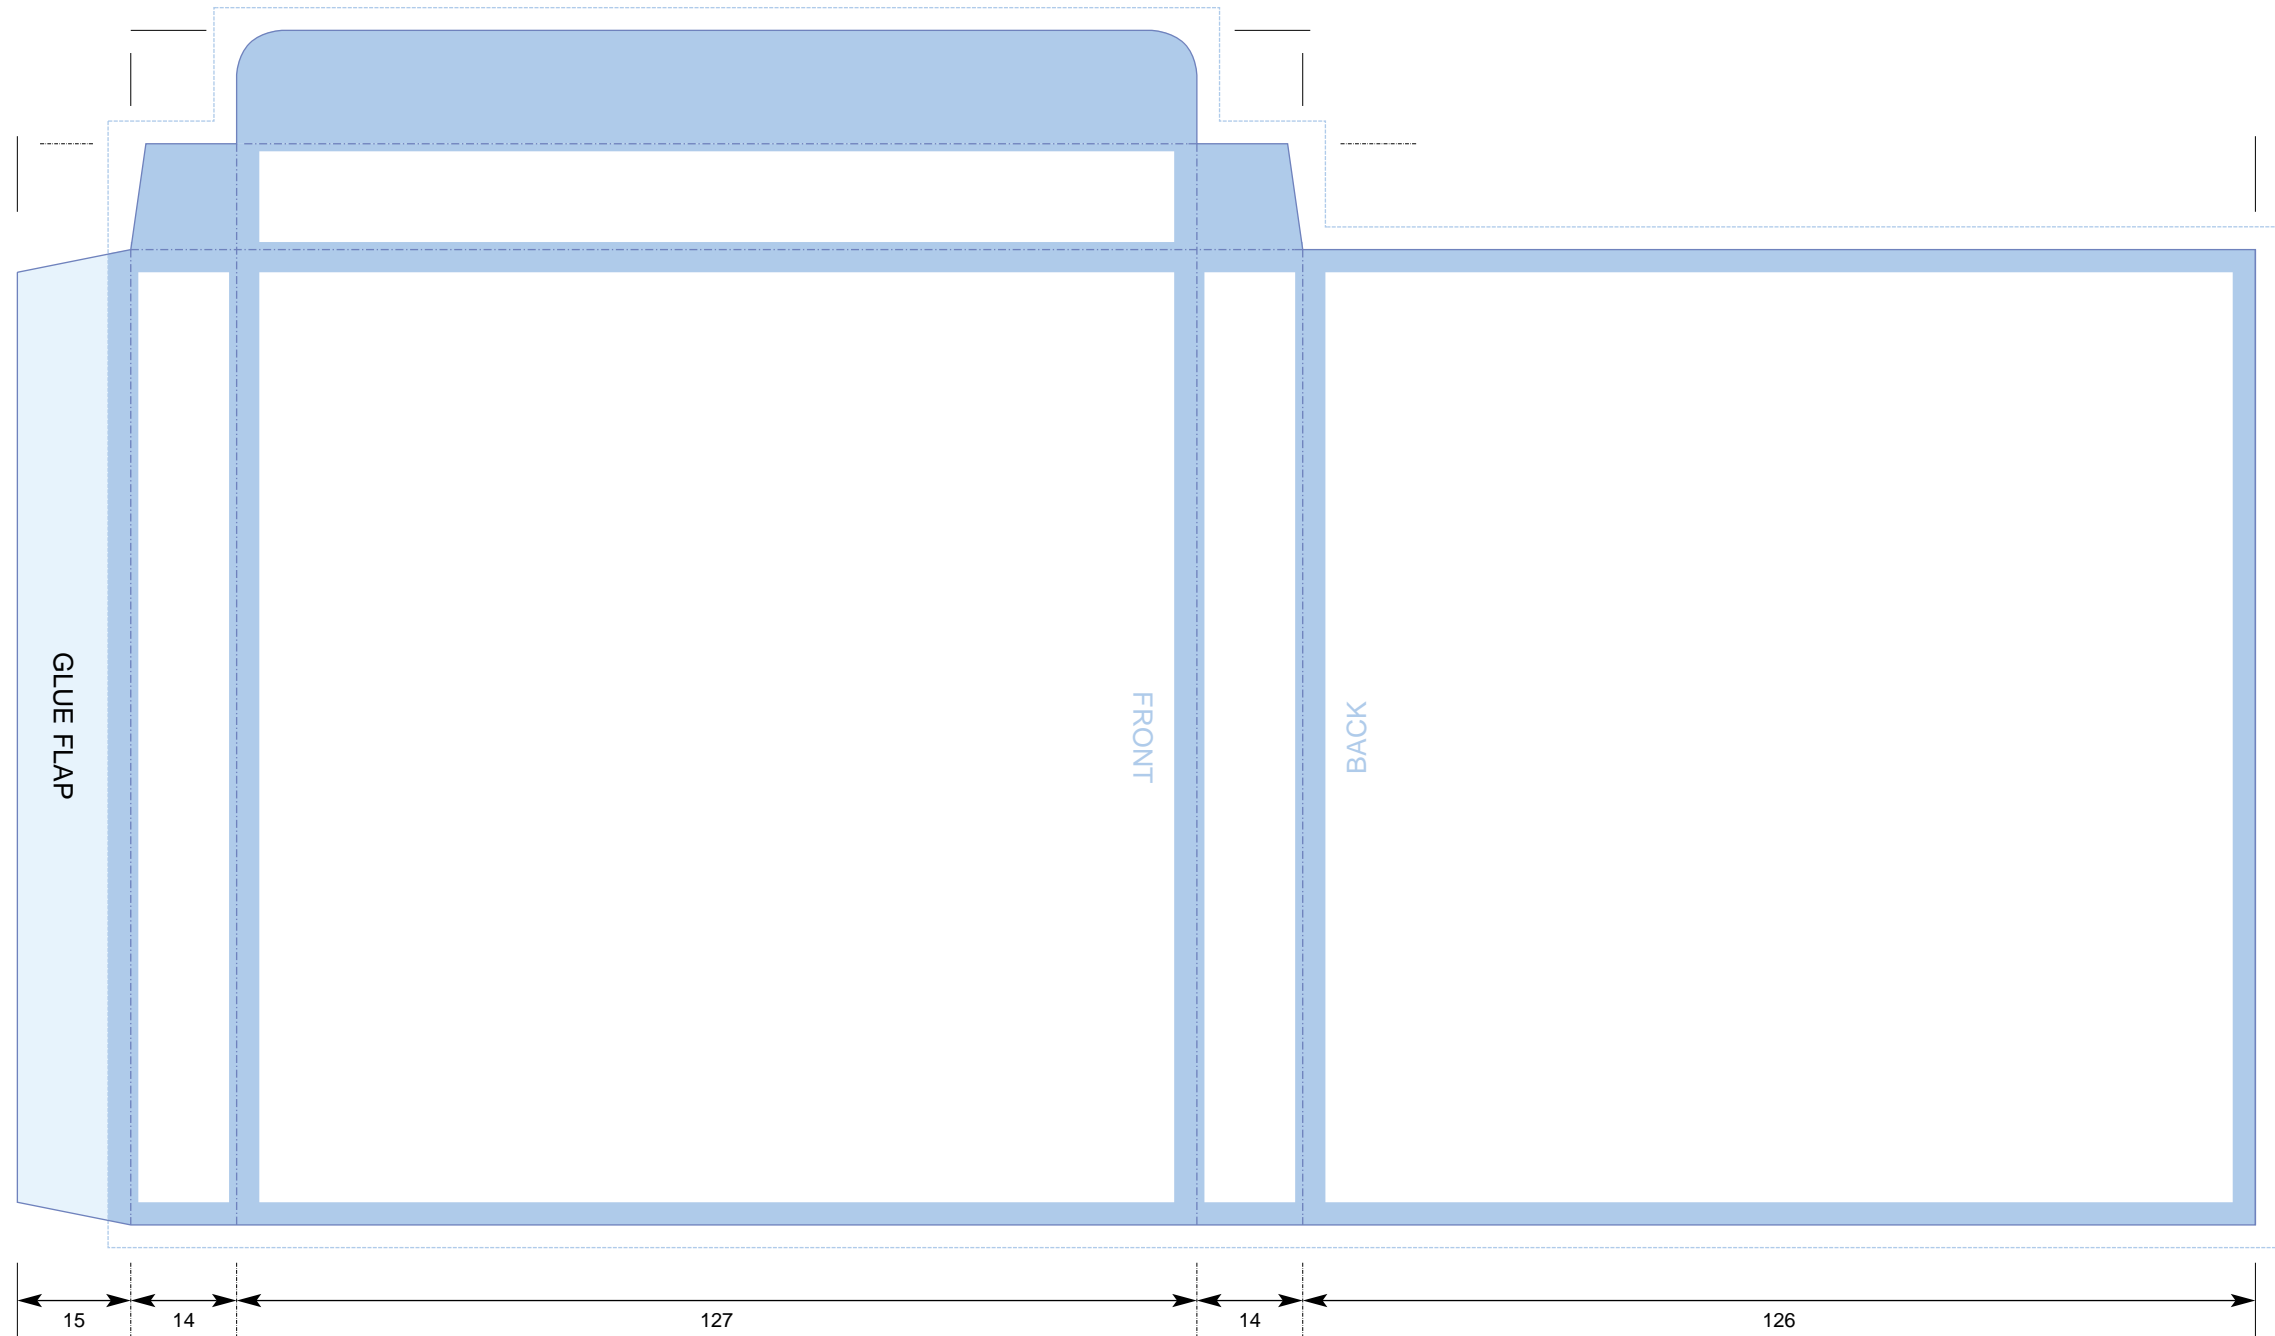

Key:
No text area
No print area
Bleed
Trim
Fold

CTP Template: CD_SLP13
Compact Disc Slipcase with one tuck-in flap to hold 3 spined CD Wallets
Customer
Catalogue No.
Job Title

COLOURS
CYAN
MAGENTA
YELLOW
BLACK

PLEASE NOTE THIS TEMPLATE HAS BEEN CREATED USING SPECIFIC CO-ORDINATES REQUIRED FOR COMPUTER TO PLATE IMAGING AND IS NOT TO BE ALTERED, MOVED OR THE DOCUMENT SIZE CHANGED. ALL DIMENSIONS ARE IN MILLIMETRES. BLEED ALLOWANCE OF 3MM ON TRIMMED EDGES