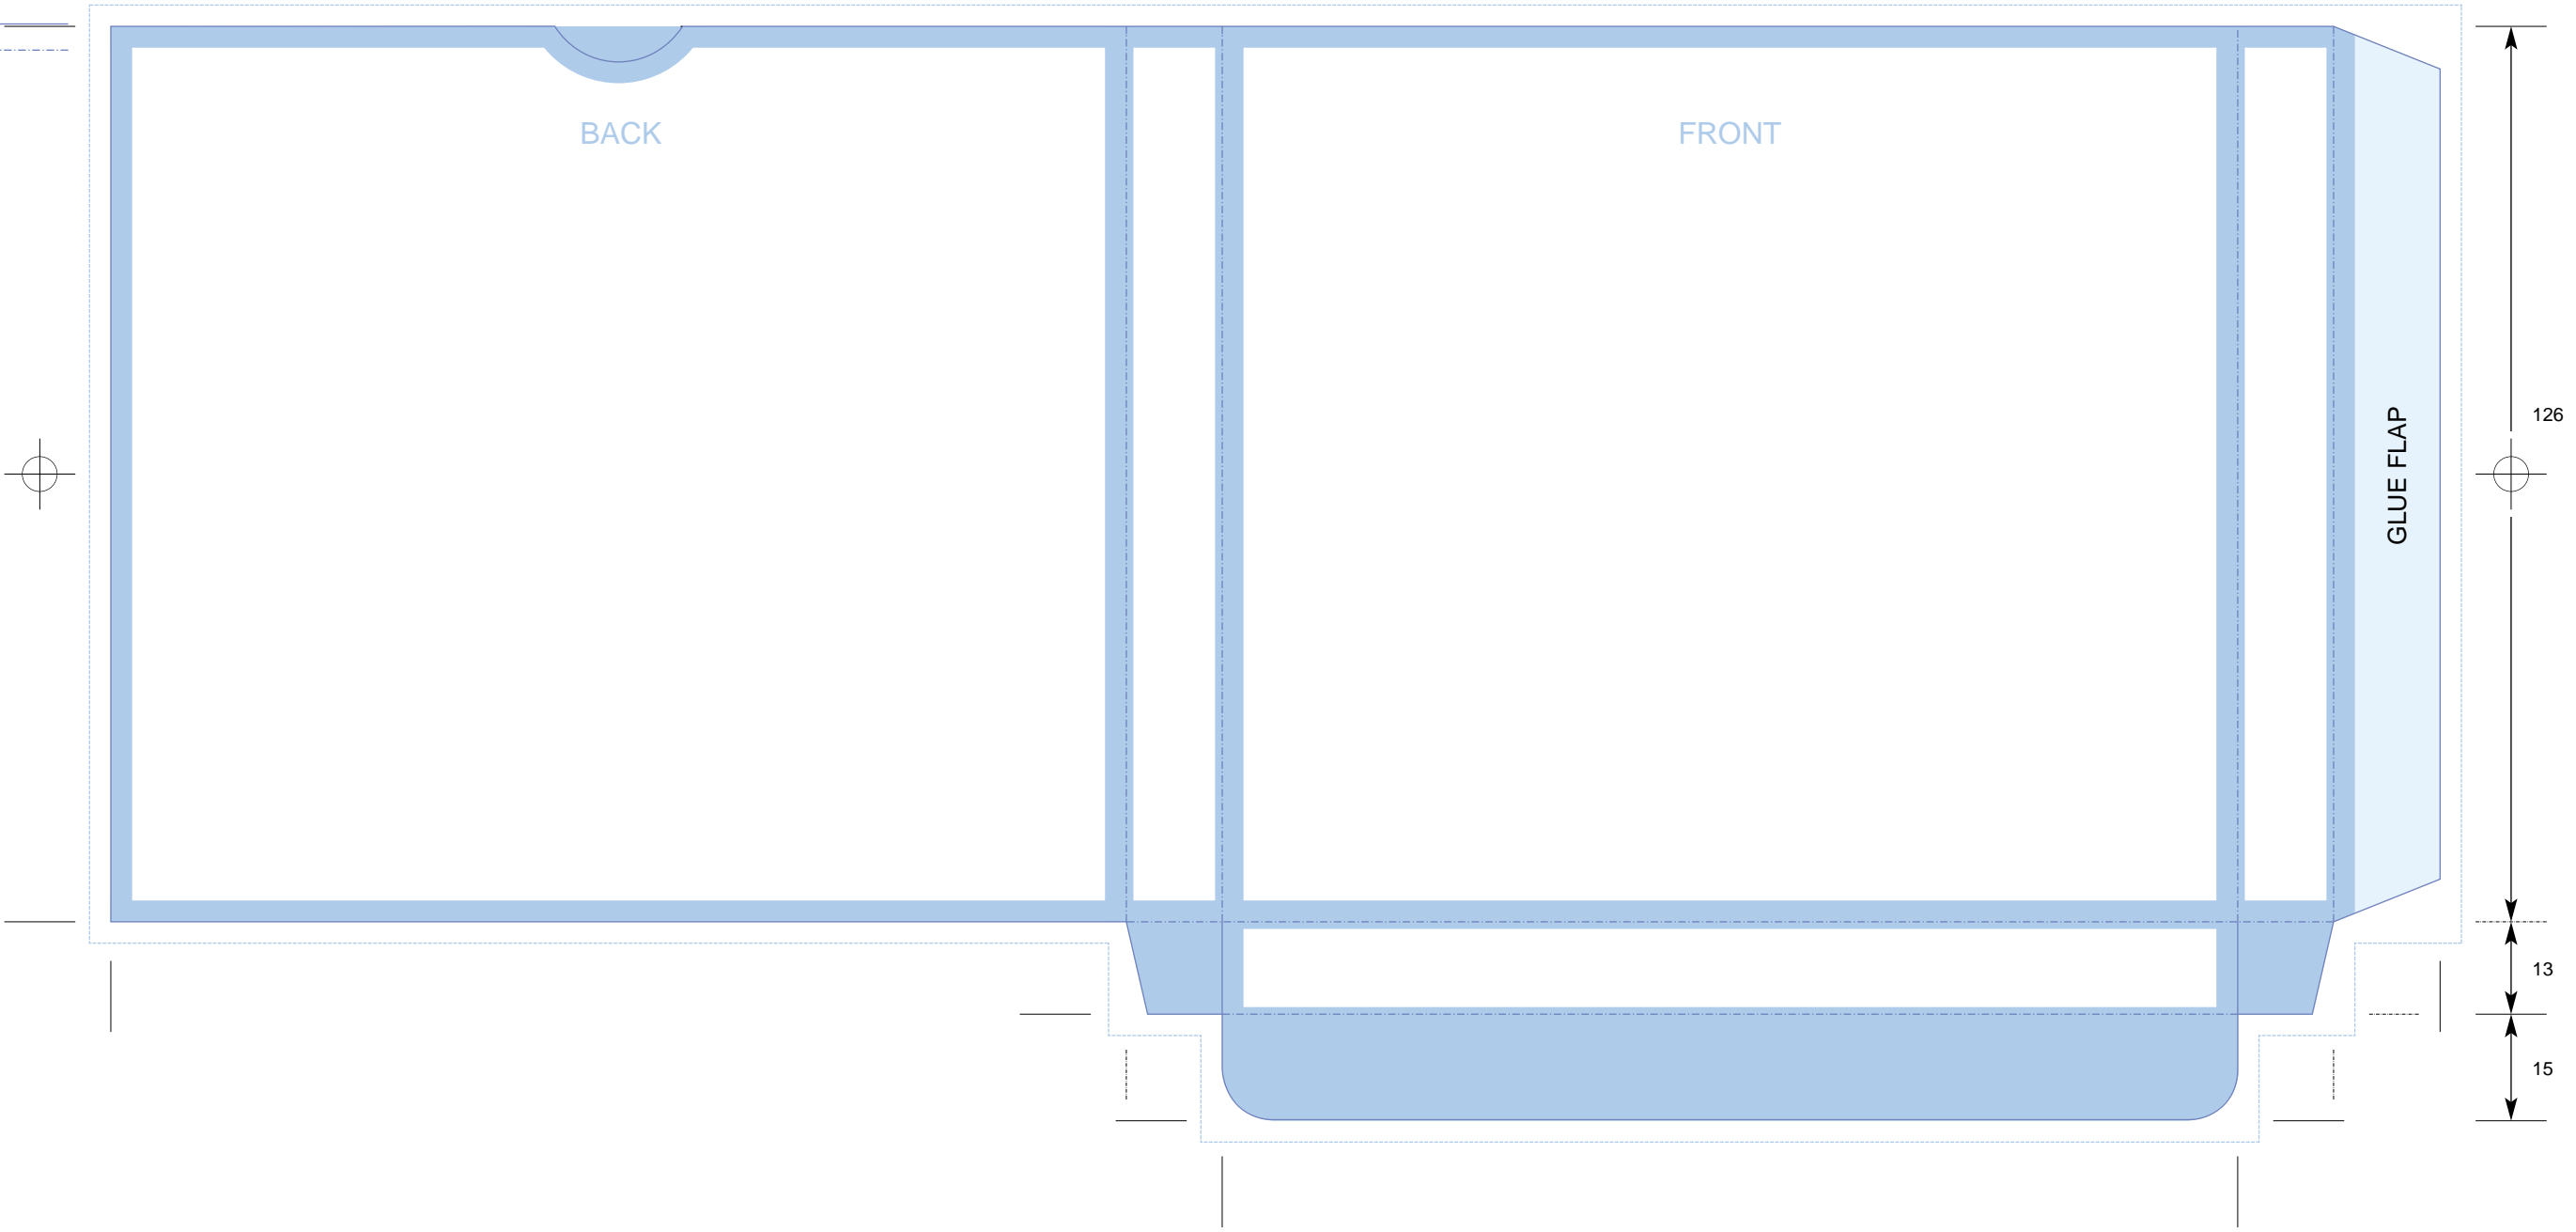

- Key:
- No text area
  - No print area
  - Bleed
  - Trim
  - Fold

**CTP Template: CD\_SLP12**  
**Compact Disc Slipcase to hold Jewelcase & 5 inch Wallet with one tuck-in flap**

Customer  
 Catalogue No.  
 Job Title

**COLOURS**  
 CYAN  
 MAGENTA  
 YELLOW  
 BLACK

**PLEASE NOTE THIS TEMPLATE HAS BEEN CREATED USING SPECIFIC CO-ORDINATES REQUIRED FOR COMPUTER TO PLATE IMAGING AND IS NOT TO BE ALTERED, MOVED OR THE DOCUMENT SIZE CHANGED. ALL DIMENSIONS ARE IN MILLIMETRES. BLEED ALLOWANCE OF 3MM ON TRIMMED EDGES**