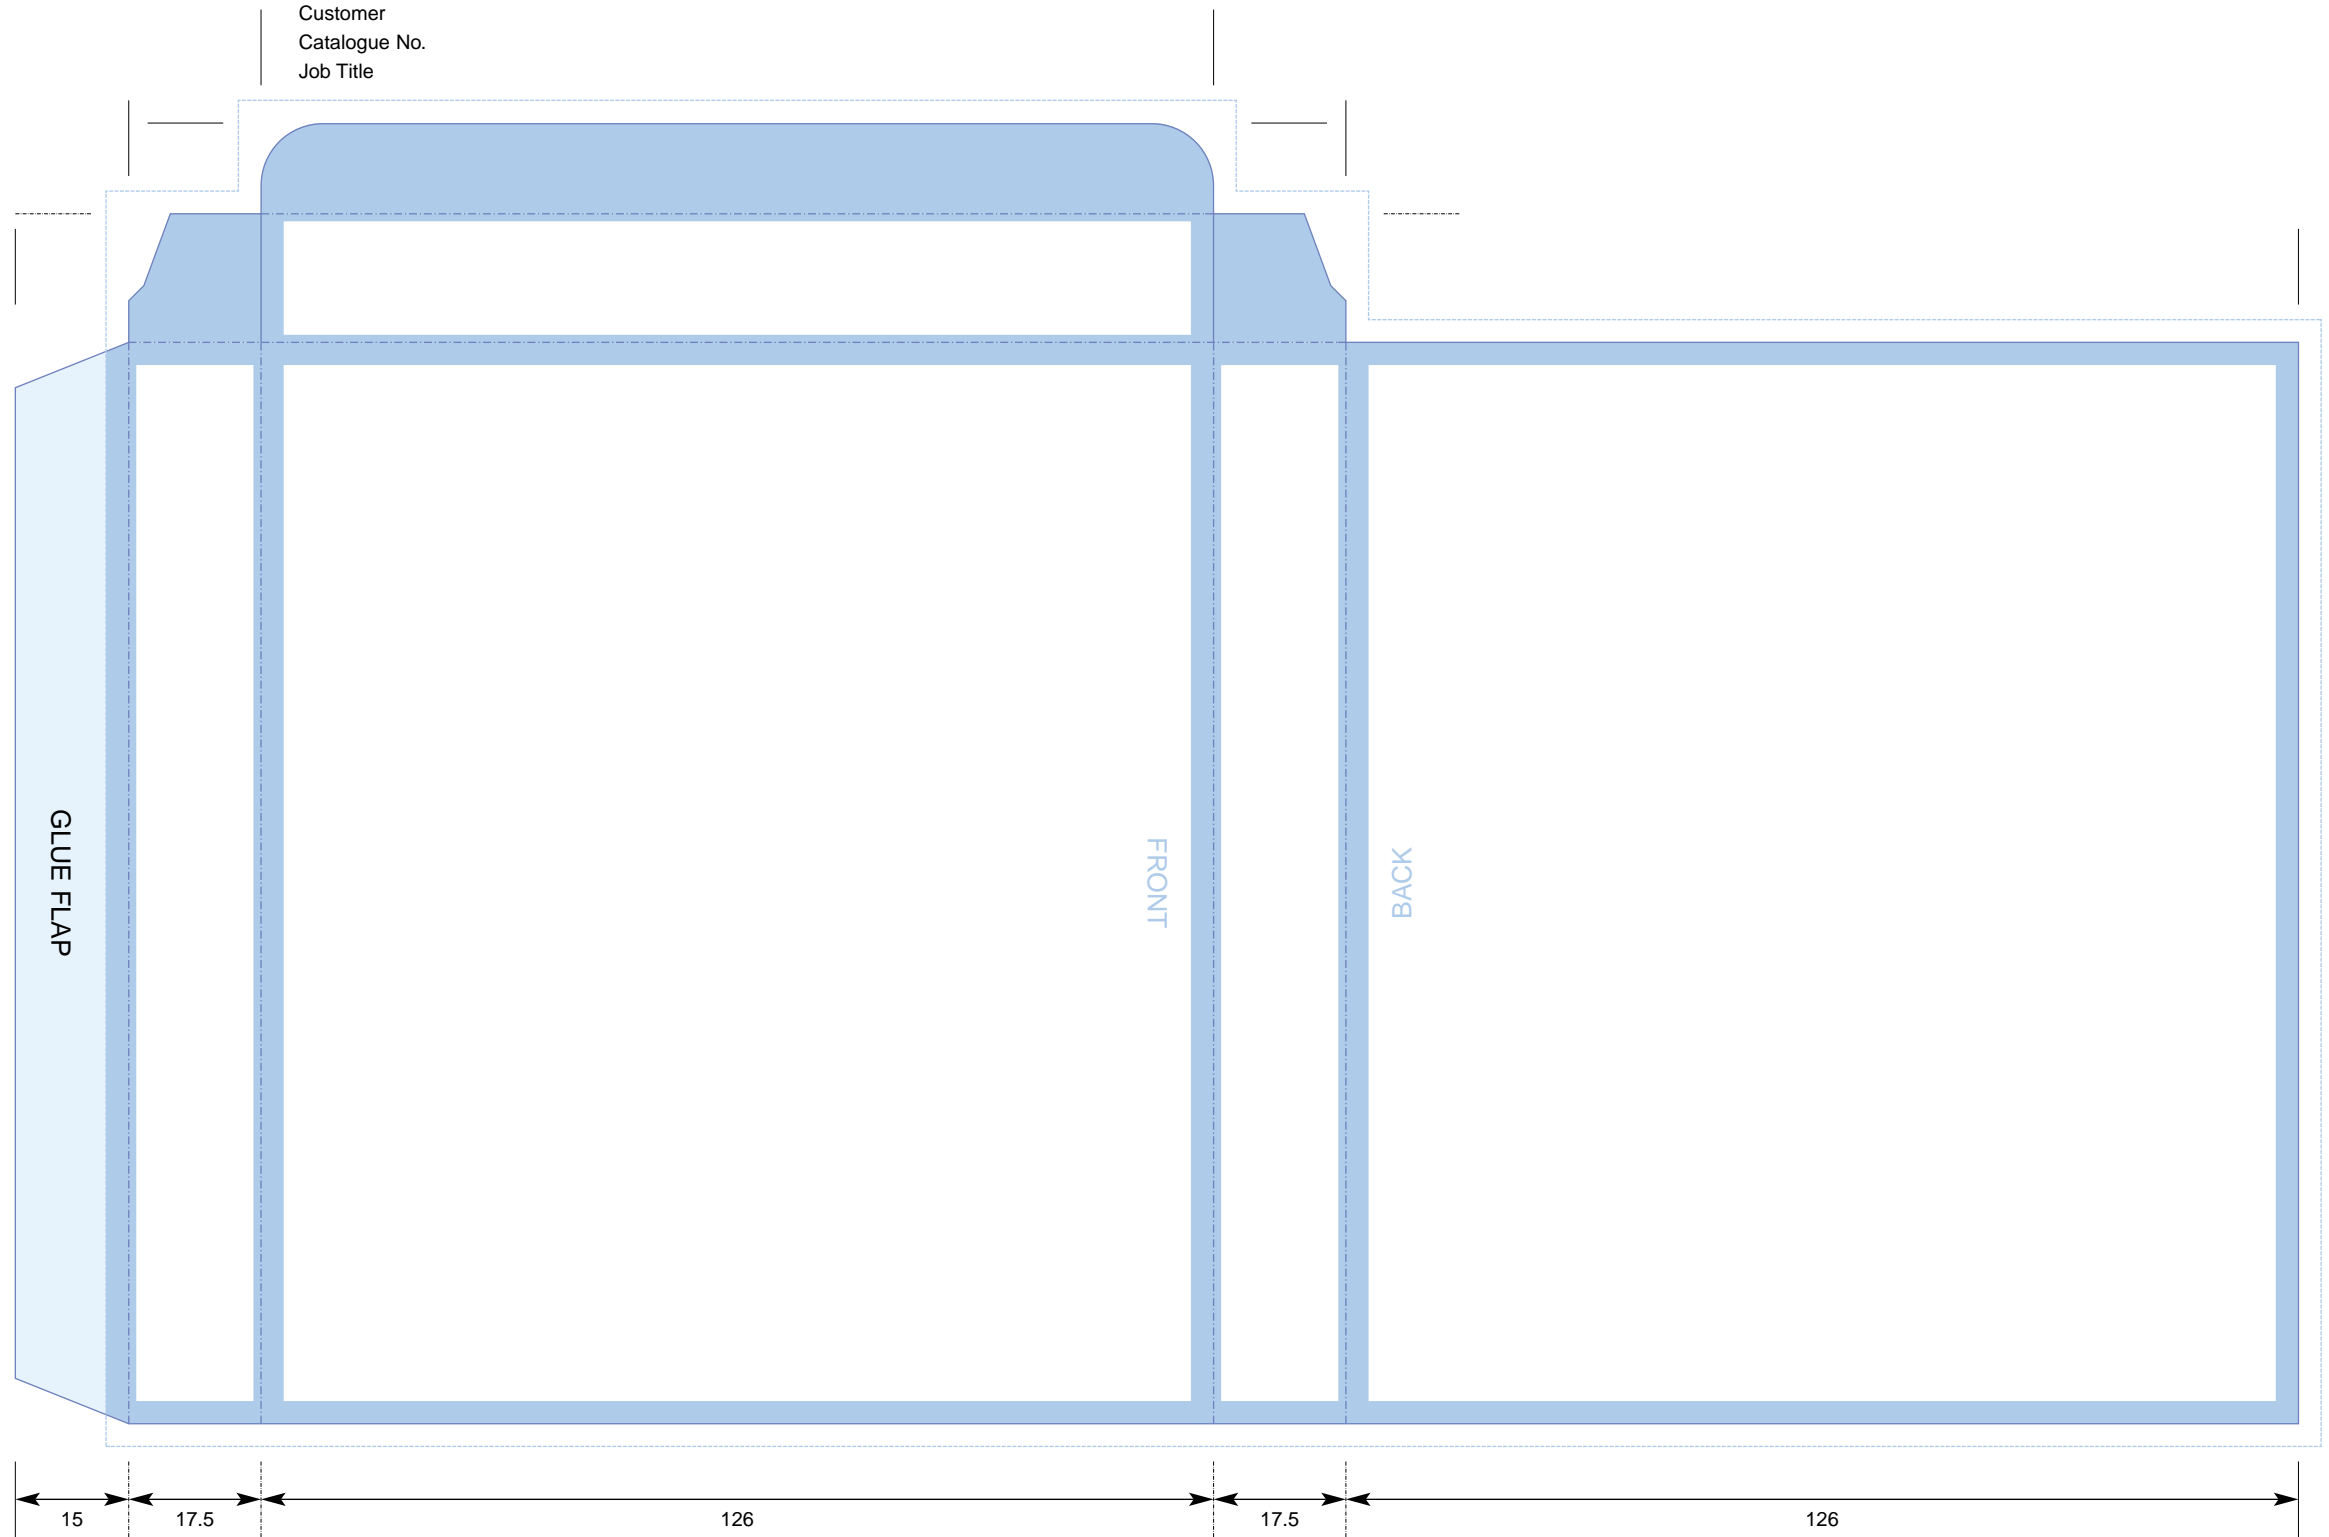

Key:
No text area
No print area
Bleed
Trim
Fold

CTP Template: CD_SLP10
Compact Disc Slipcase with one tuck-in flap to hold 2 Slimline Single Jewelcases & CD Wallet
Customer
Catalogue No.
Job Title

COLOURS
CYAN
MAGENTA
YELLOW
BLACK

PLEASE NOTE THIS TEMPLATE HAS BEEN CREATED USING SPECIFIC CO-ORDINATES REQUIRED FOR COMPUTER TO PLATE IMAGING AND IS NOT TO BE ALTERED, MOVED OR THE DOCUMENT SIZE CHANGED. ALL DIMENSIONS ARE IN MILLIMETRES. BLEED ALLOWANCE OF 3MM ON TRIMMED EDGES