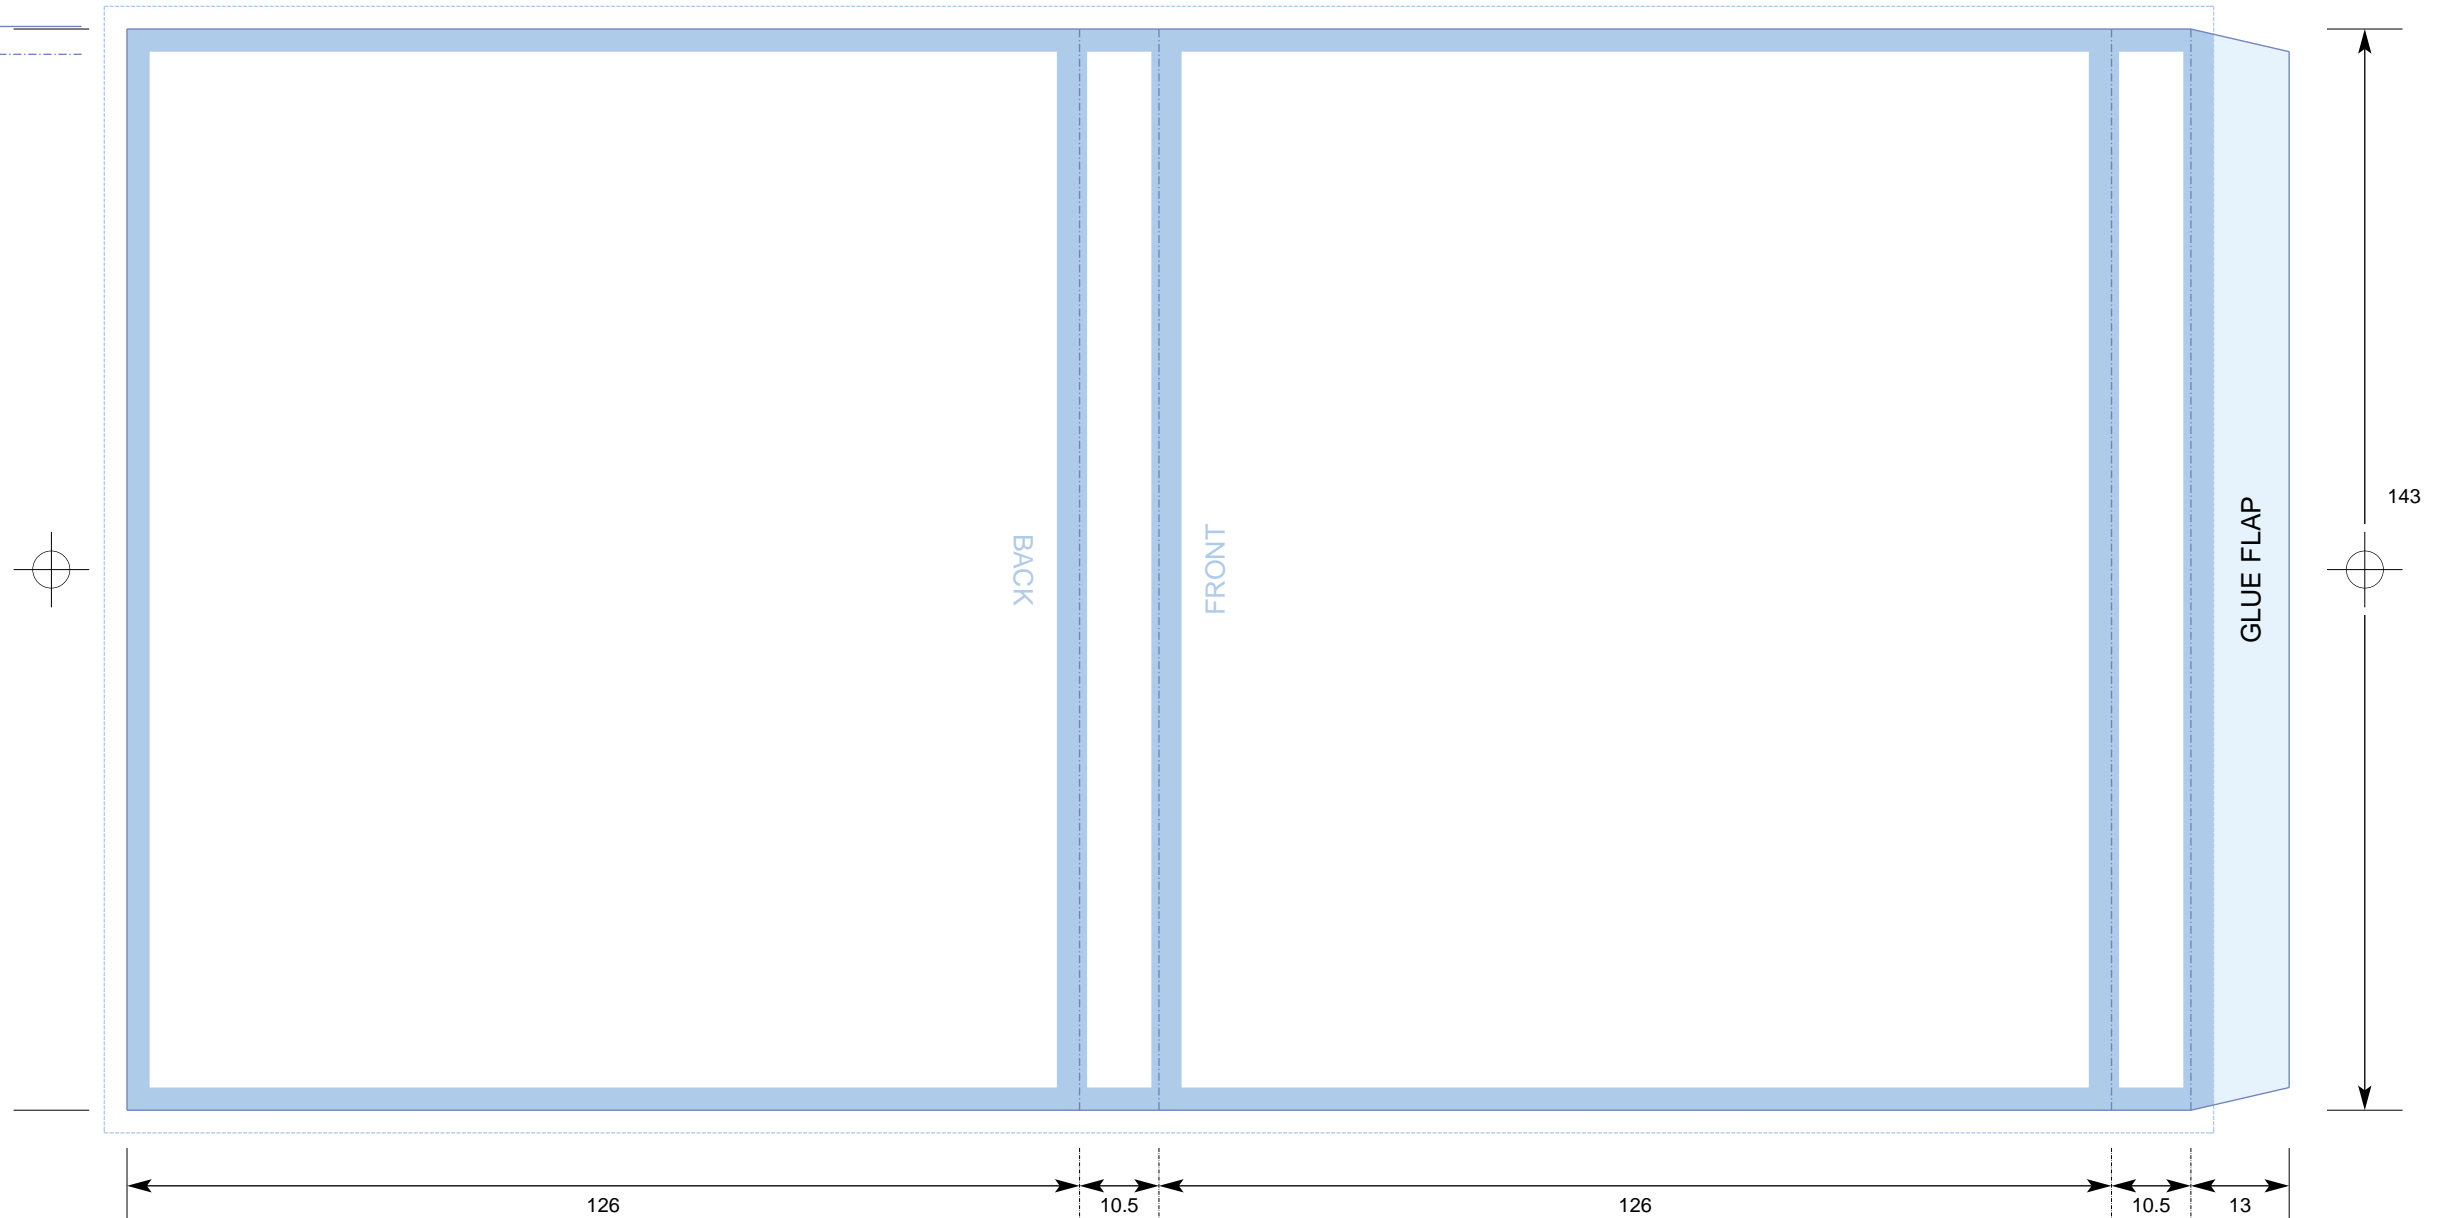

Key:

No text area

No print area

Bleed

Trim

Fold

CTP Template: CD_SLP1
Compact Disc Slipcase open both ends

Customer
Catalogue No.
Job Title

COLOURS
CYAN
MAGENTA
YELLOW
BLACK

PLEASE NOTE THIS TEMPLATE HAS BEEN CREATED USING SPECIFIC CO-ORDINATES REQUIRED FOR COMPUTER TO PLATE IMAGING AND IS NOT TO BE ALTERED, MOVED OR THE DOCUMENT SIZE CHANGED. ALL DIMENSIONS ARE IN MILLIMETRES. BLEED ALLOWANCE OF 3MM ON TRIMMED EDGES