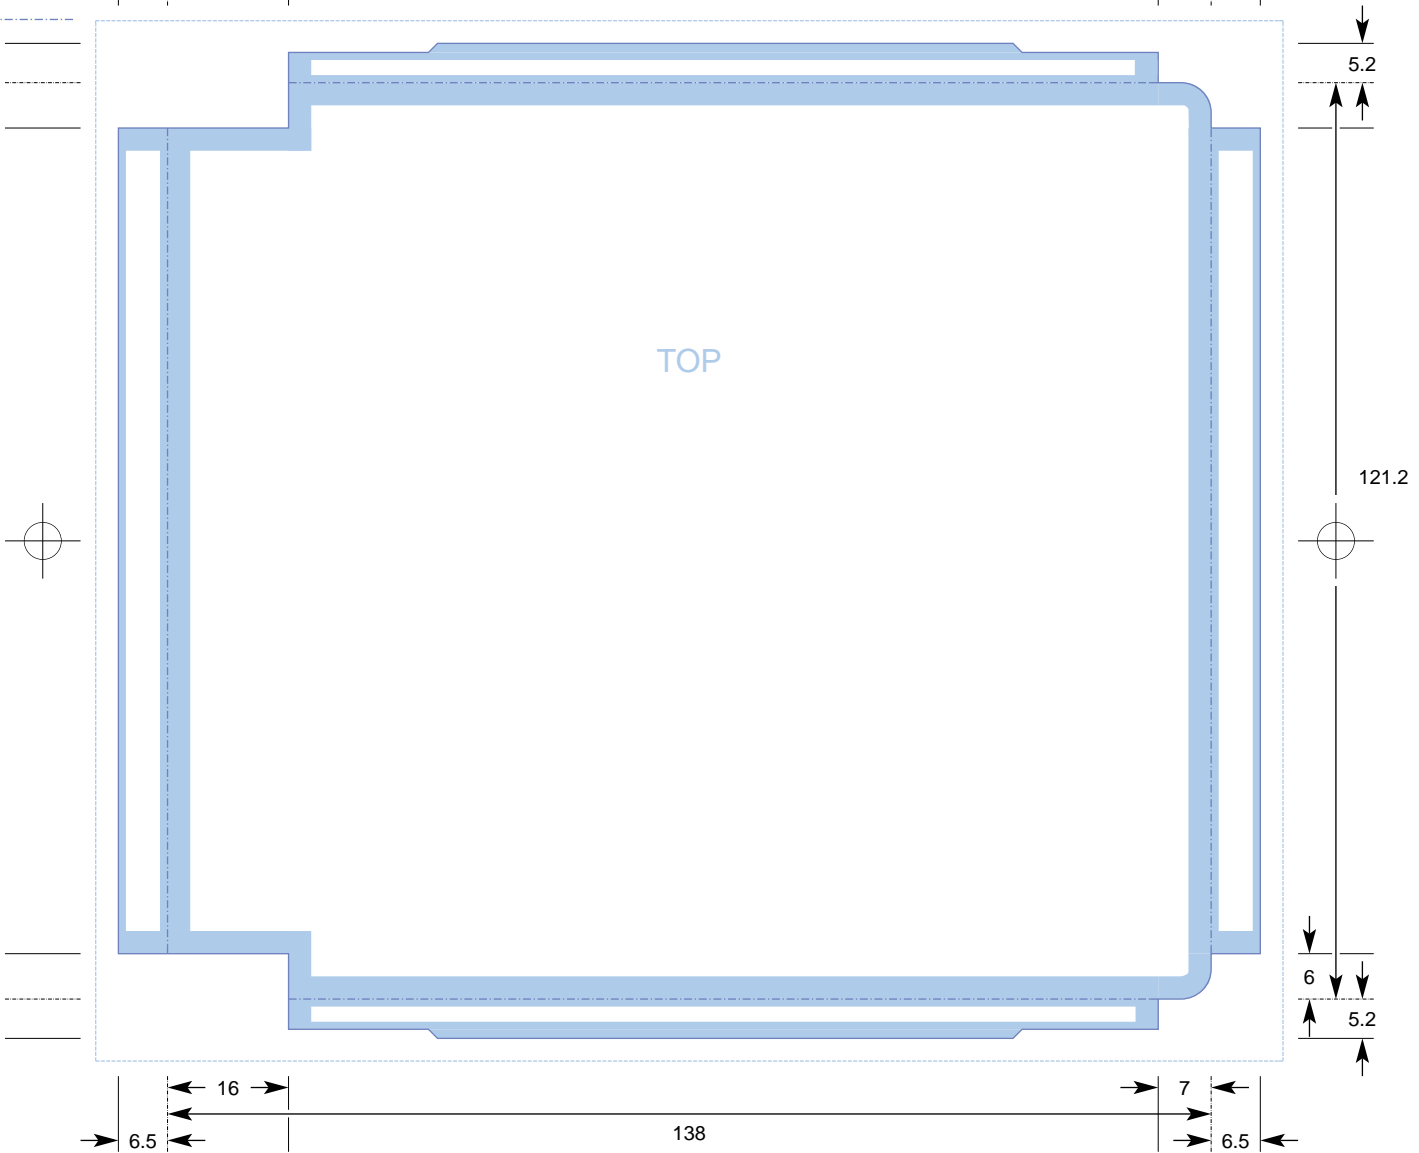

Key:

- No text area
- Bleed
- Trim
- Fold

**CTP Template: CD\_INL6**  
**Compact Disc Super Jewel Box Bottom Inside Inlay**  
 Customer  
 Catalogue No.  
 Job Title

**COLOURS**  
 CYAN  
 MAGENTA  
 YELLOW  
 BLACK

**PLEASE NOTE THIS TEMPLATE HAS BEEN CREATED USING SPECIFIC CO-ORDINATES REQUIRED FOR COMPUTER TO PLATE IMAGING AND IS NOT TO BE ALTERED, MOVED OR THE DOCUMENT SIZE CHANGED. ALL DIMENSIONS ARE IN MILLIMETRES. BLEED ALLOWANCE OF 3MM ON TRIMMED EDGES**