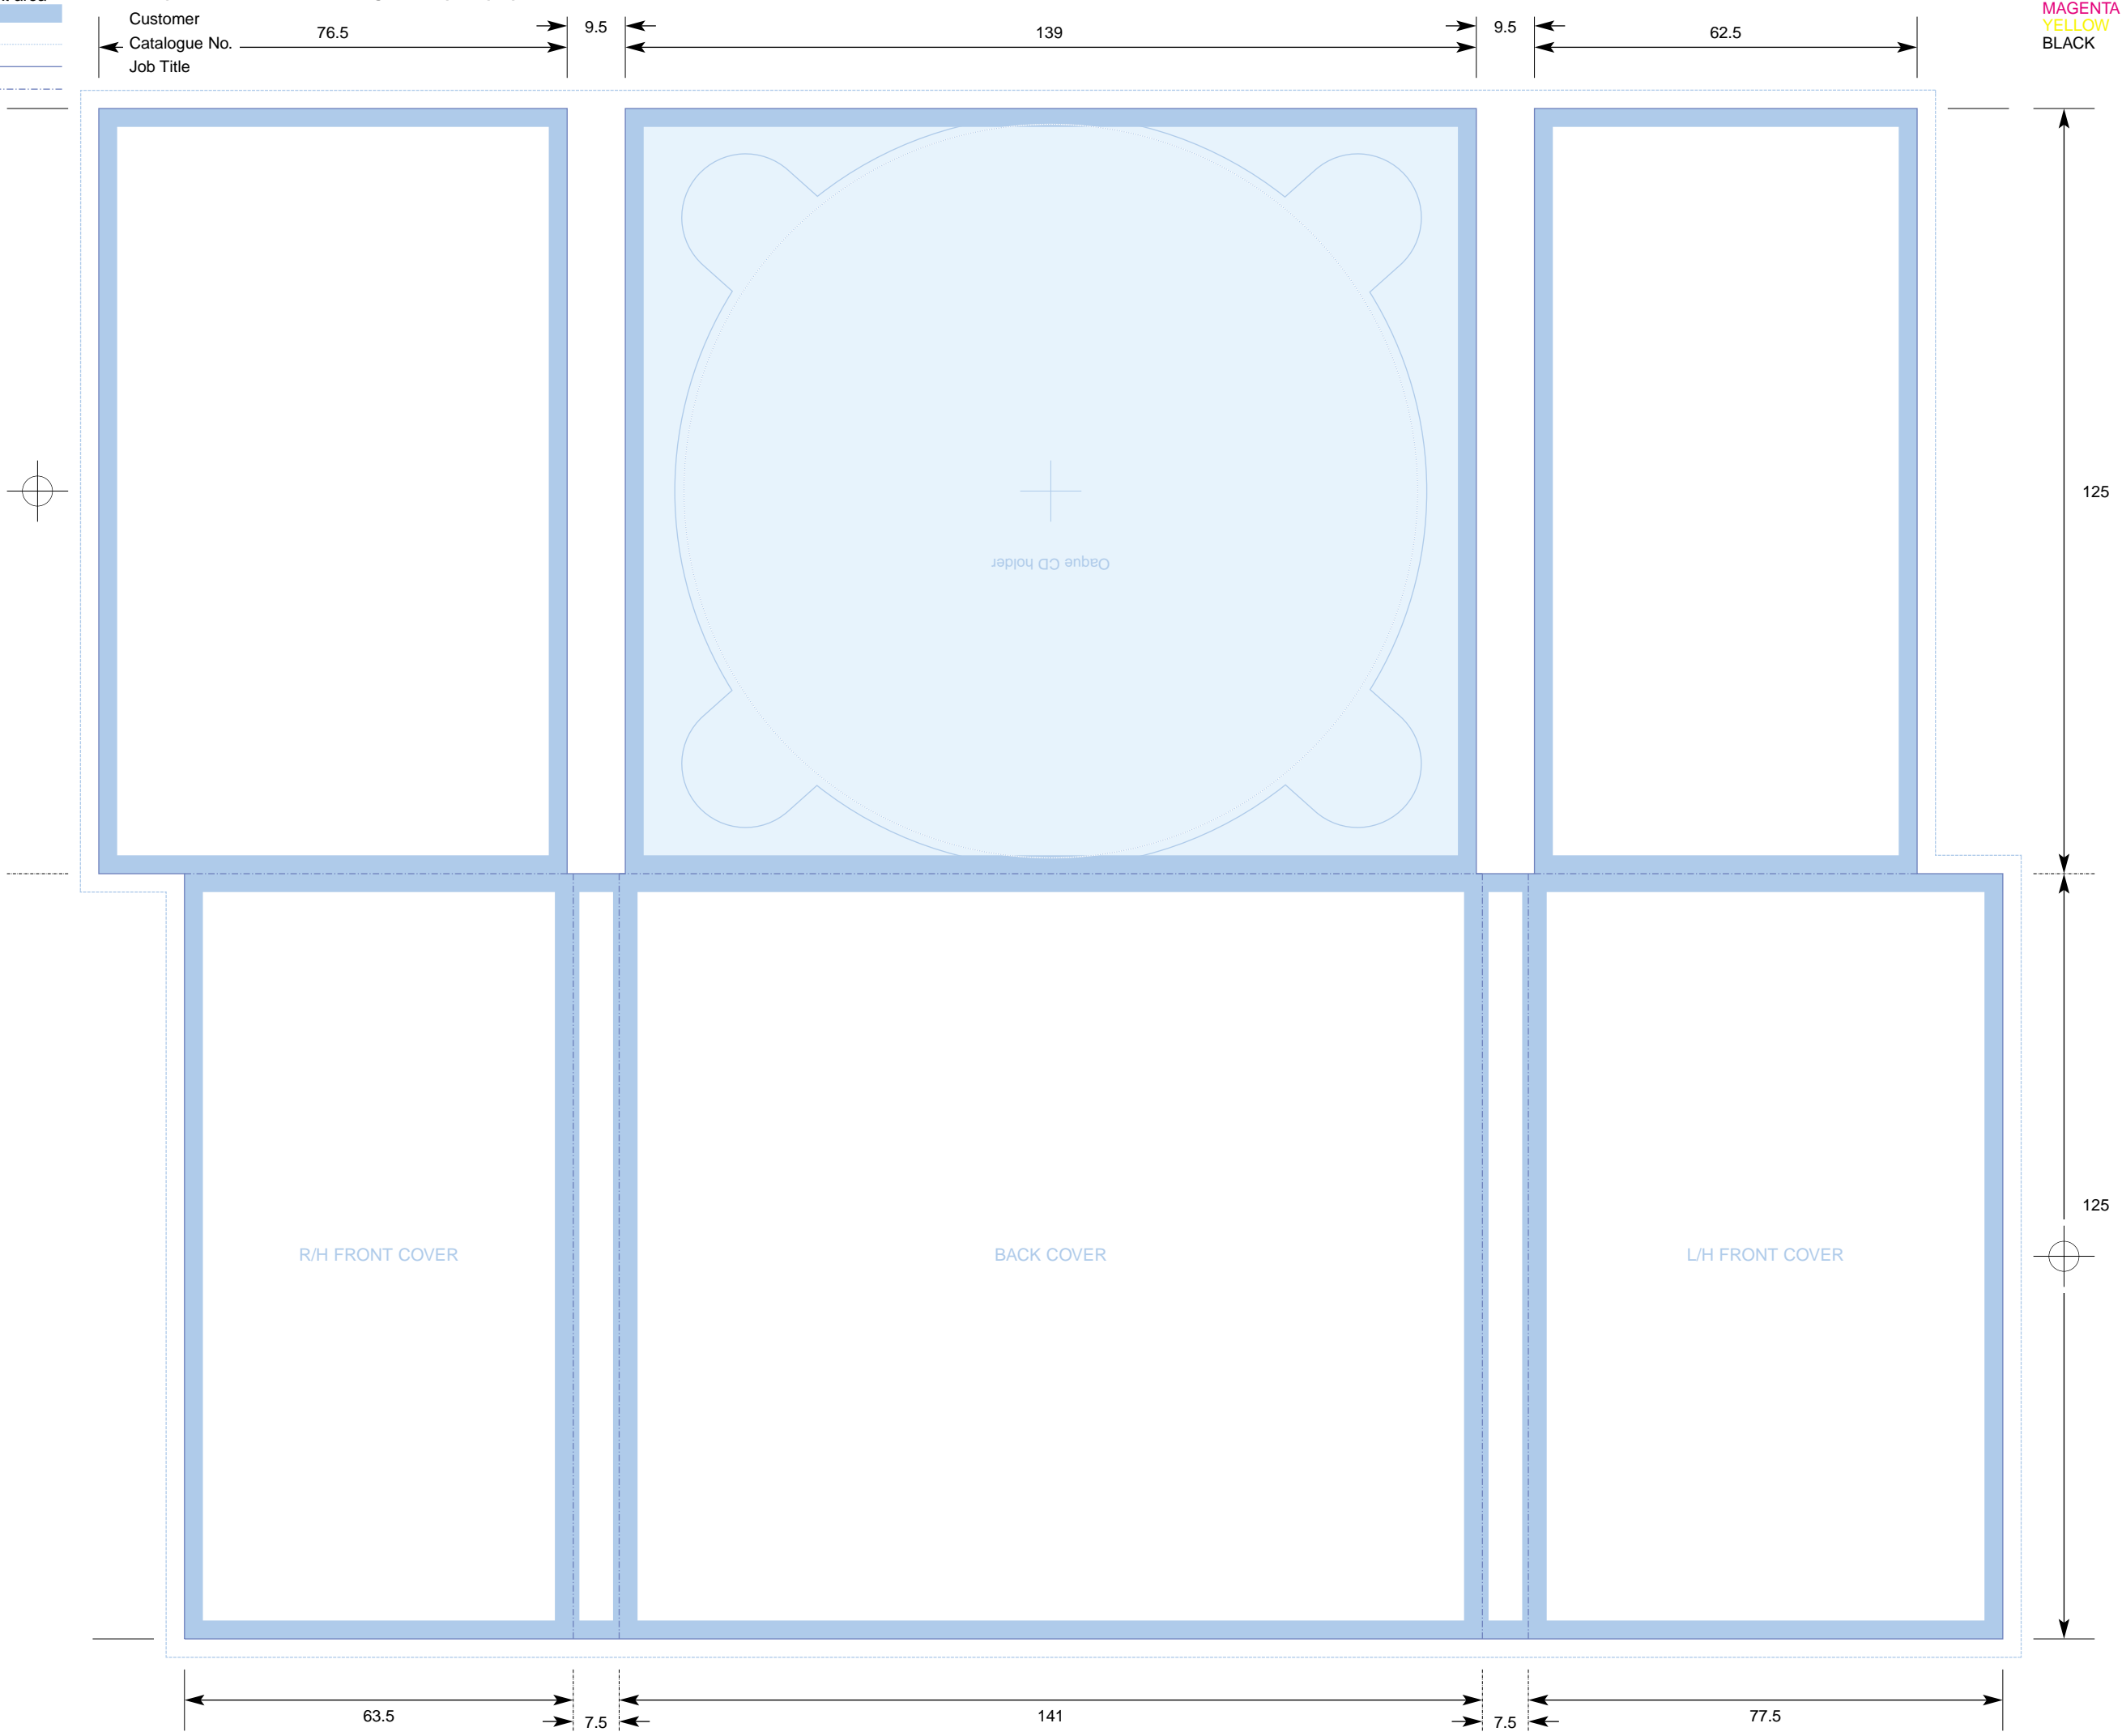

Key:  
No text area  
Bleed  
Trim  
Fold

CTP Template: CD\_GFMG1  
Compact Disc Gatefold with magnetic flap – Opaque CD holder  
Customer  
Catalogue No. 76.5  
Job Title

COLOURS  
CYAN  
MAGENTA  
YELLOW  
BLACK

PLEASE NOTE THIS TEMPLATE HAS BEEN CREATED USING SPECIFIC CO-ORDINATES REQUIRED FOR COMPUTER TO PLATE IMAGING AND IS NOT TO BE ALTERED, MOVED OR THE DOCUMENT SIZE CHANGED. ALL DIMENSIONS ARE IN MILLIMETRES. BLEED ALLOWANCE OF 3MM ON TRIMMED EDGES