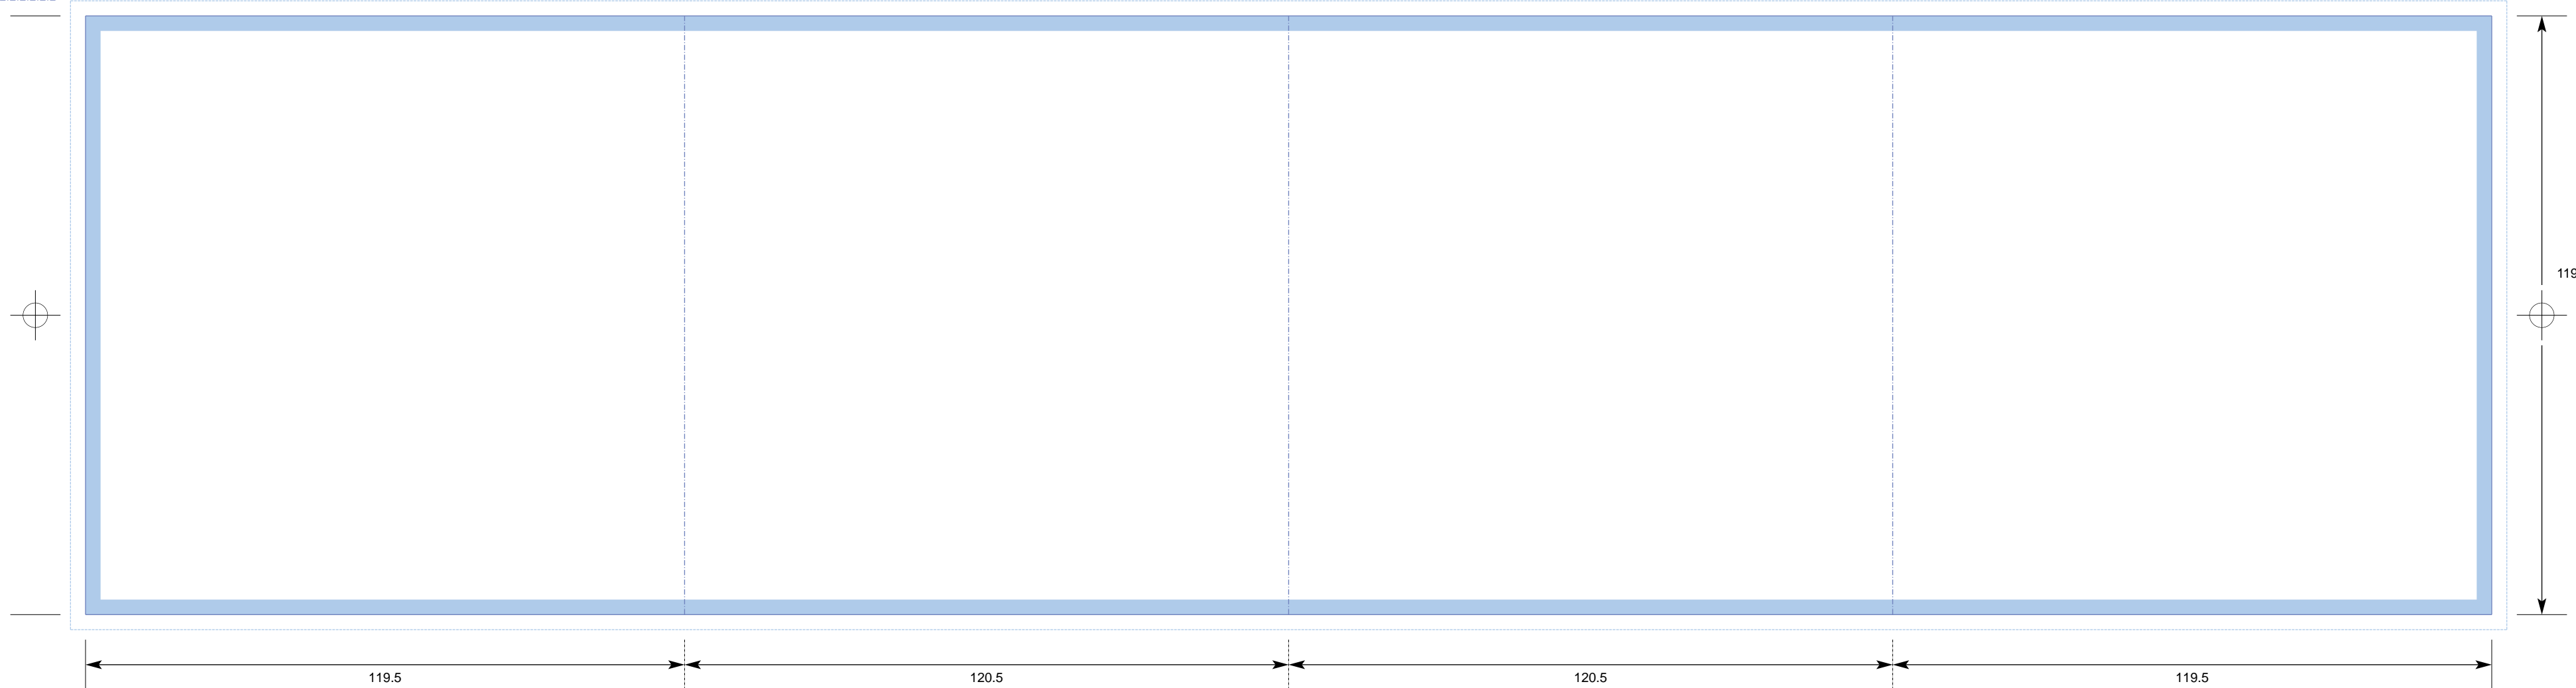

Key:
No text area
Bleed
Trim
Fold

CTP Template: CD 8PGF2
Compact Disc Booklet: Eight Page Gatefold (Inner)
Customer
Catalogue No.
Job Title

COLOURS
CYAN
MAGENTA
YELLOW
BLACK

PLEASE NOTE THIS TEMPLATE HAS BEEN CREATED USING SPECIFIC CO-ORDINATES REQUIRED FOR COMPUTER TO PLATE IMAGING AND IS NOT TO BE ALTERED, MOVED OR THE DOCUMENT SIZE CHANGED. ALL DIMENSIONS ARE IN MILLIMETRES. BLEED ALLOWANCE OF 3MM ON TRIMMED EDGES