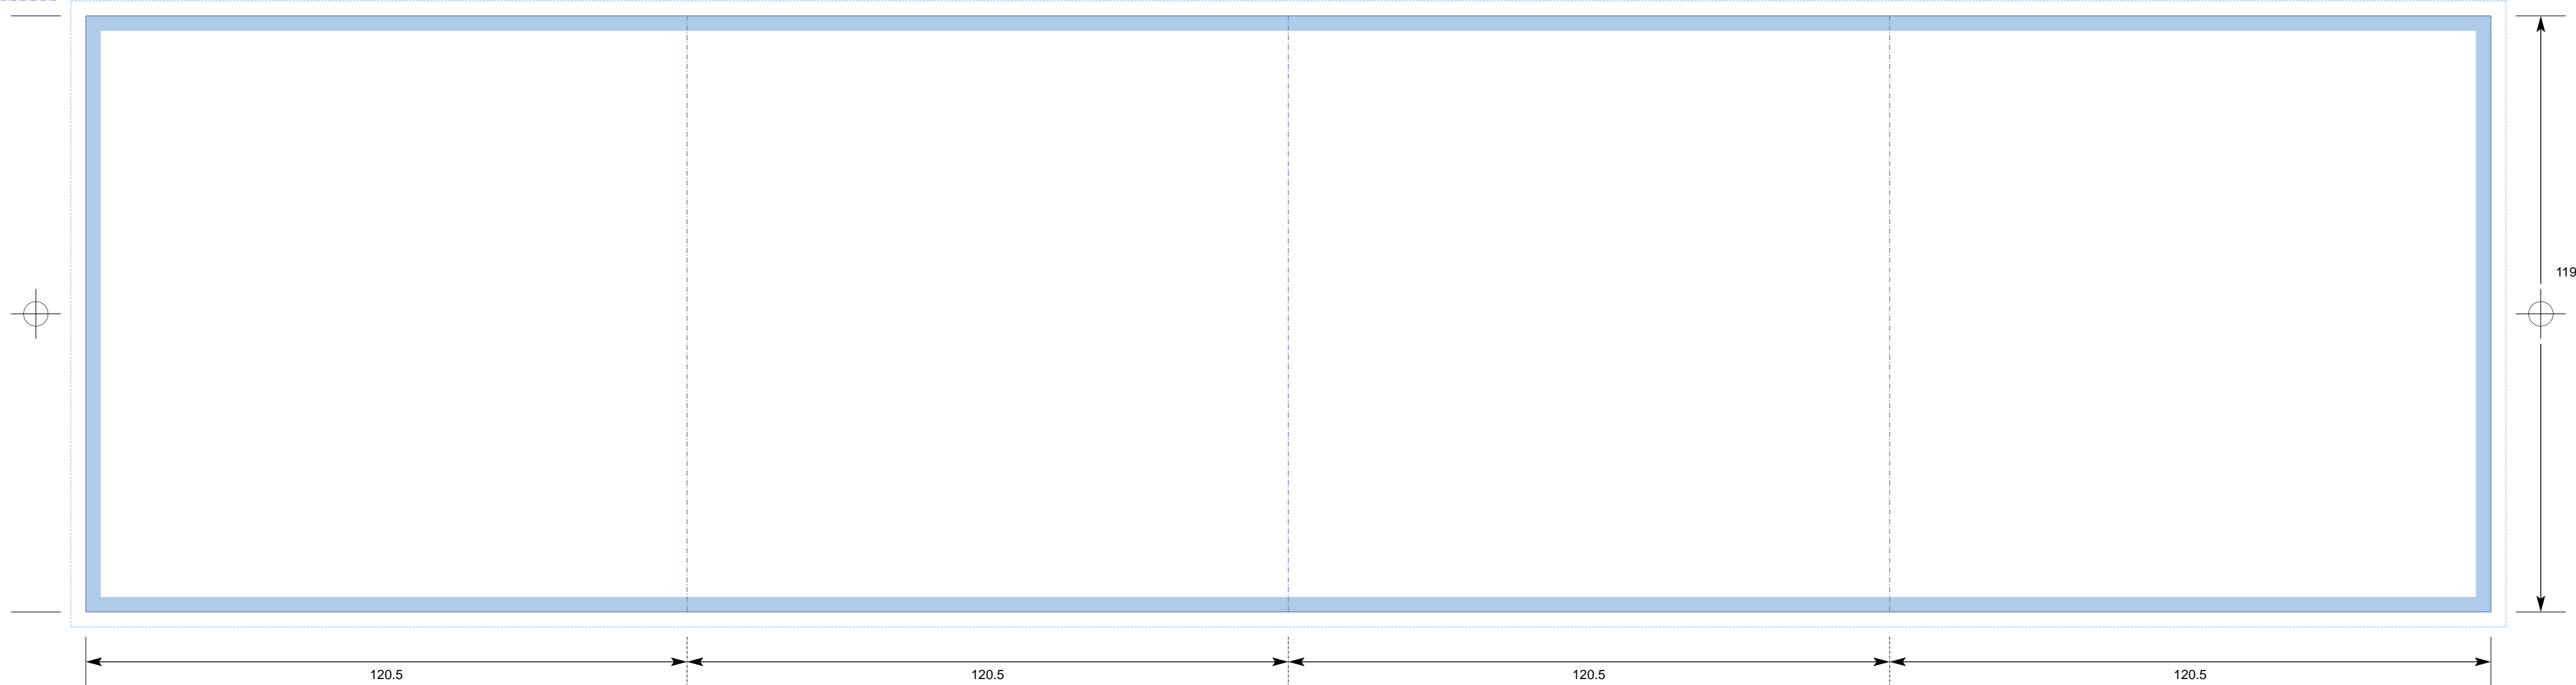

Key:
No text area
Bleed
Trim
Fold

CTP Template: CD_8PF2
Compact Disc Booklet: Eight Page Fold Twice (Inner)
Customer
Catalogue No.
Job Title

COLOURS
CYAN
MAGENTA
YELLOW
BLACK

PLEASE NOTE THIS TEMPLATE HAS BEEN CREATED USING SPECIFIC CO-ORDINATES REQUIRED FOR COMPUTER TO PLATE IMAGING AND IS NOT TO BE ALTERED, MOVED OR THE DOCUMENT SIZE CHANGED. ALL DIMENSIONS ARE IN MILLIMETRES. BLEED ALLOWANCE OF 3MM ON TRIMMED EDGES