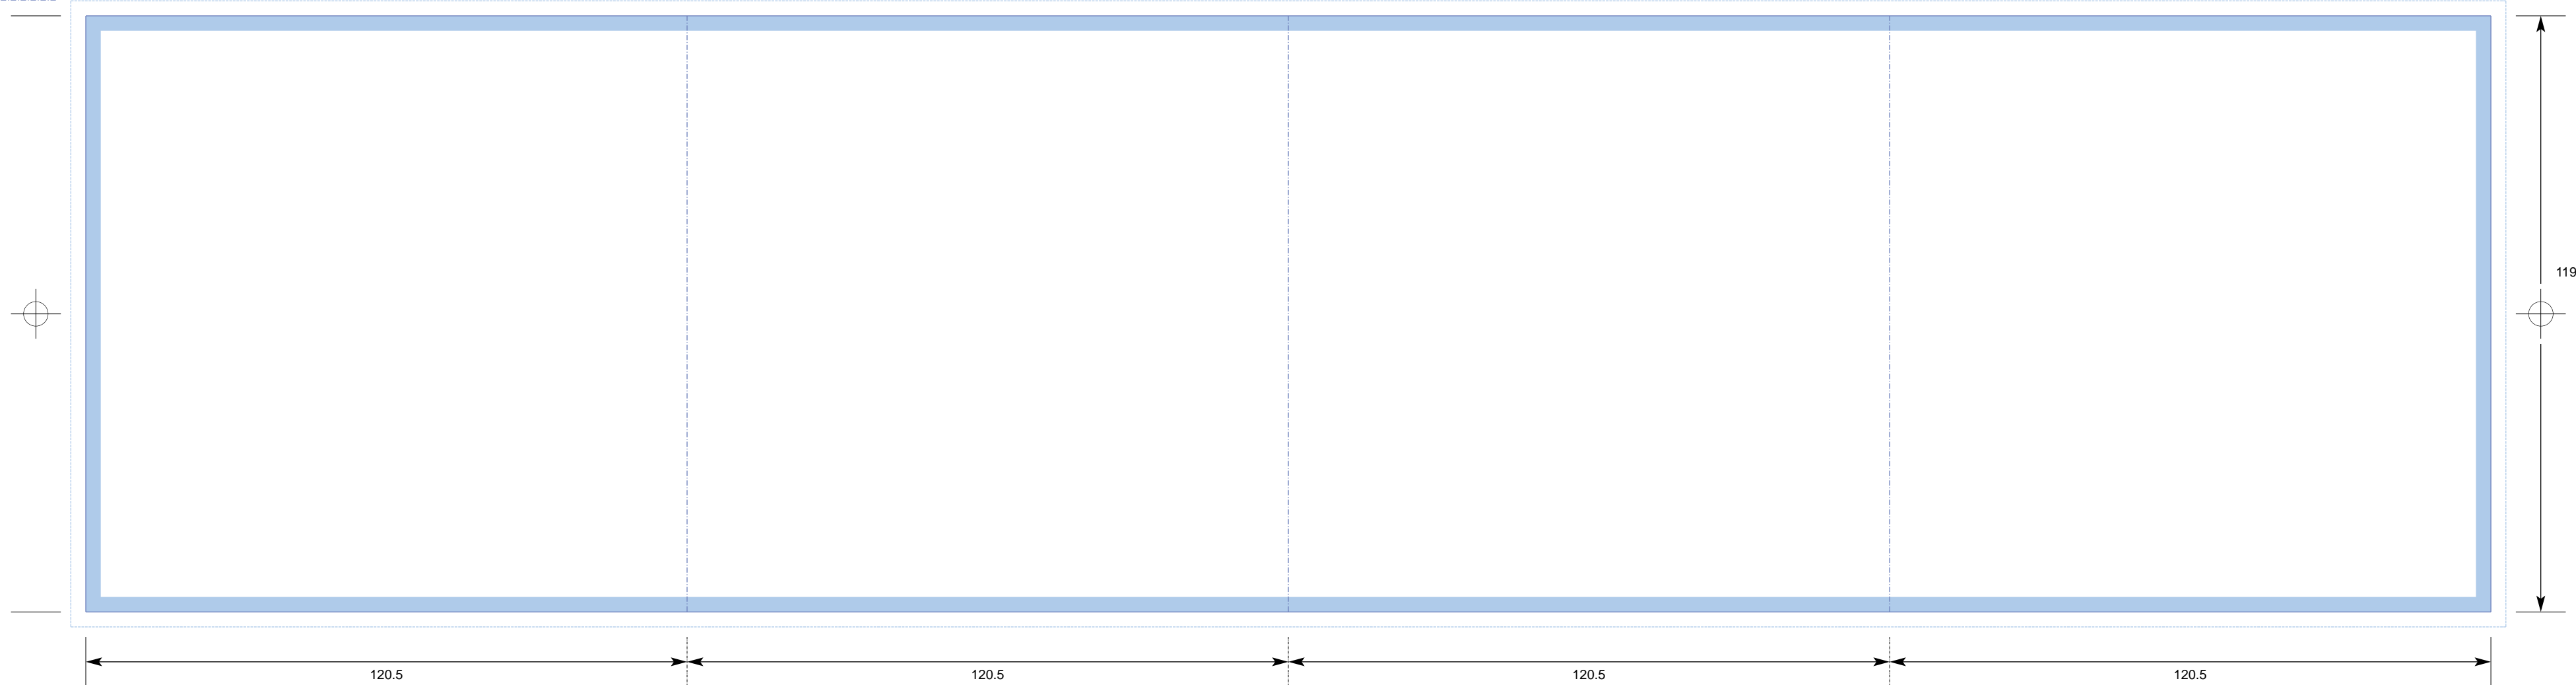

Key:
No text area
Bleed
Trim
Fold

CTP Template: CD_8PC2
Compact Disc Booklet: Eight Page Concertina (Inner)

Customer
Catalogue No.
Job Title

COLOURS
CYAN
MAGENTA
YELLOW
BLACK

PLEASE NOTE THIS TEMPLATE HAS BEEN CREATED USING SPECIFIC CO-ORDINATES REQUIRED FOR COMPUTER TO PLATE IMAGING AND IS NOT TO BE ALTERED, MOVED OR THE DOCUMENT SIZE CHANGED. ALL DIMENSIONS ARE IN MILLIMETRES. BLEED ALLOWANCE OF 3MM ON TRIMMED EDGES