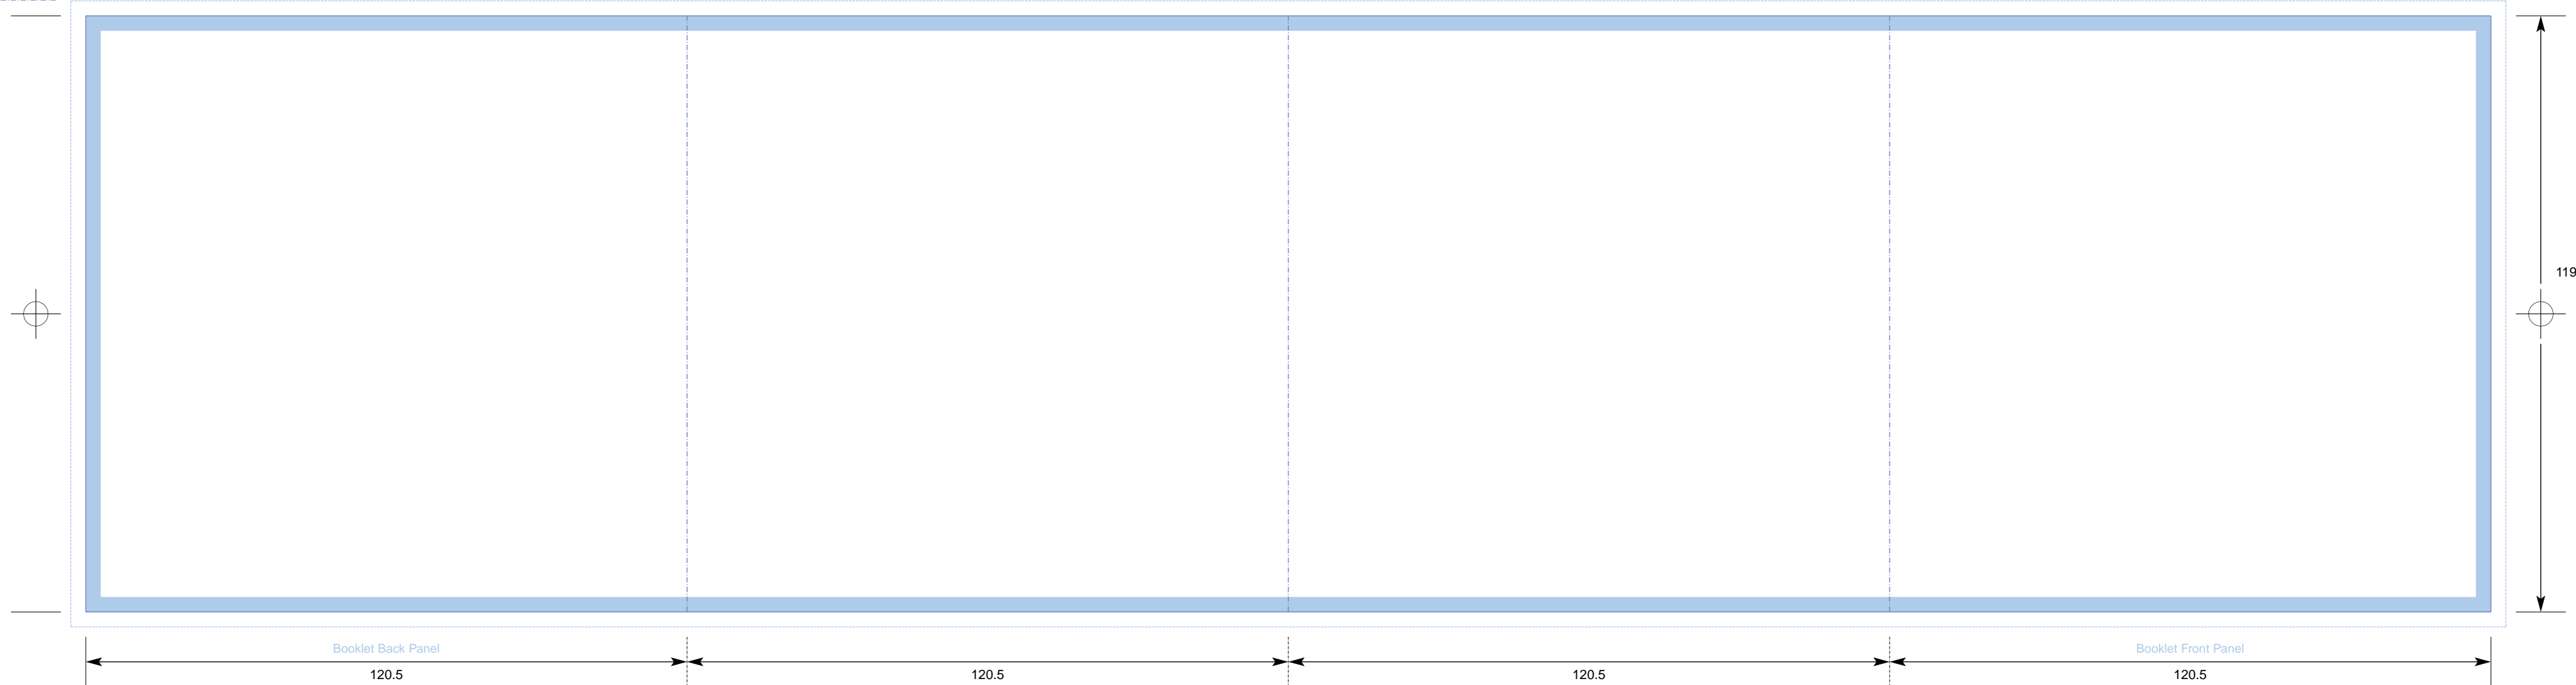

Key:  
No text area  
Bleed  
Trim  
Fold

CTP Template: CD\_8PC1  
Compact Disc Booklet: Eight Page Concertina (Outer)  
Customer  
Catalogue No.  
Job Title

COLOURS  
CYAN  
MAGENTA  
YELLOW  
BLACK

Booklet Back Panel

120.5

120.5

120.5

Booklet Front Panel

120.5

119.5

PLEASE NOTE THIS TEMPLATE HAS BEEN CREATED USING SPECIFIC CO-ORDINATES REQUIRED FOR COMPUTER TO PLATE IMAGING AND IS NOT TO BE ALTERED, MOVED OR THE DOCUMENT SIZE CHANGED. ALL DIMENSIONS ARE IN MILLIMETRES. BLEED ALLOWANCE OF 3MM ON TRIMMED EDGES