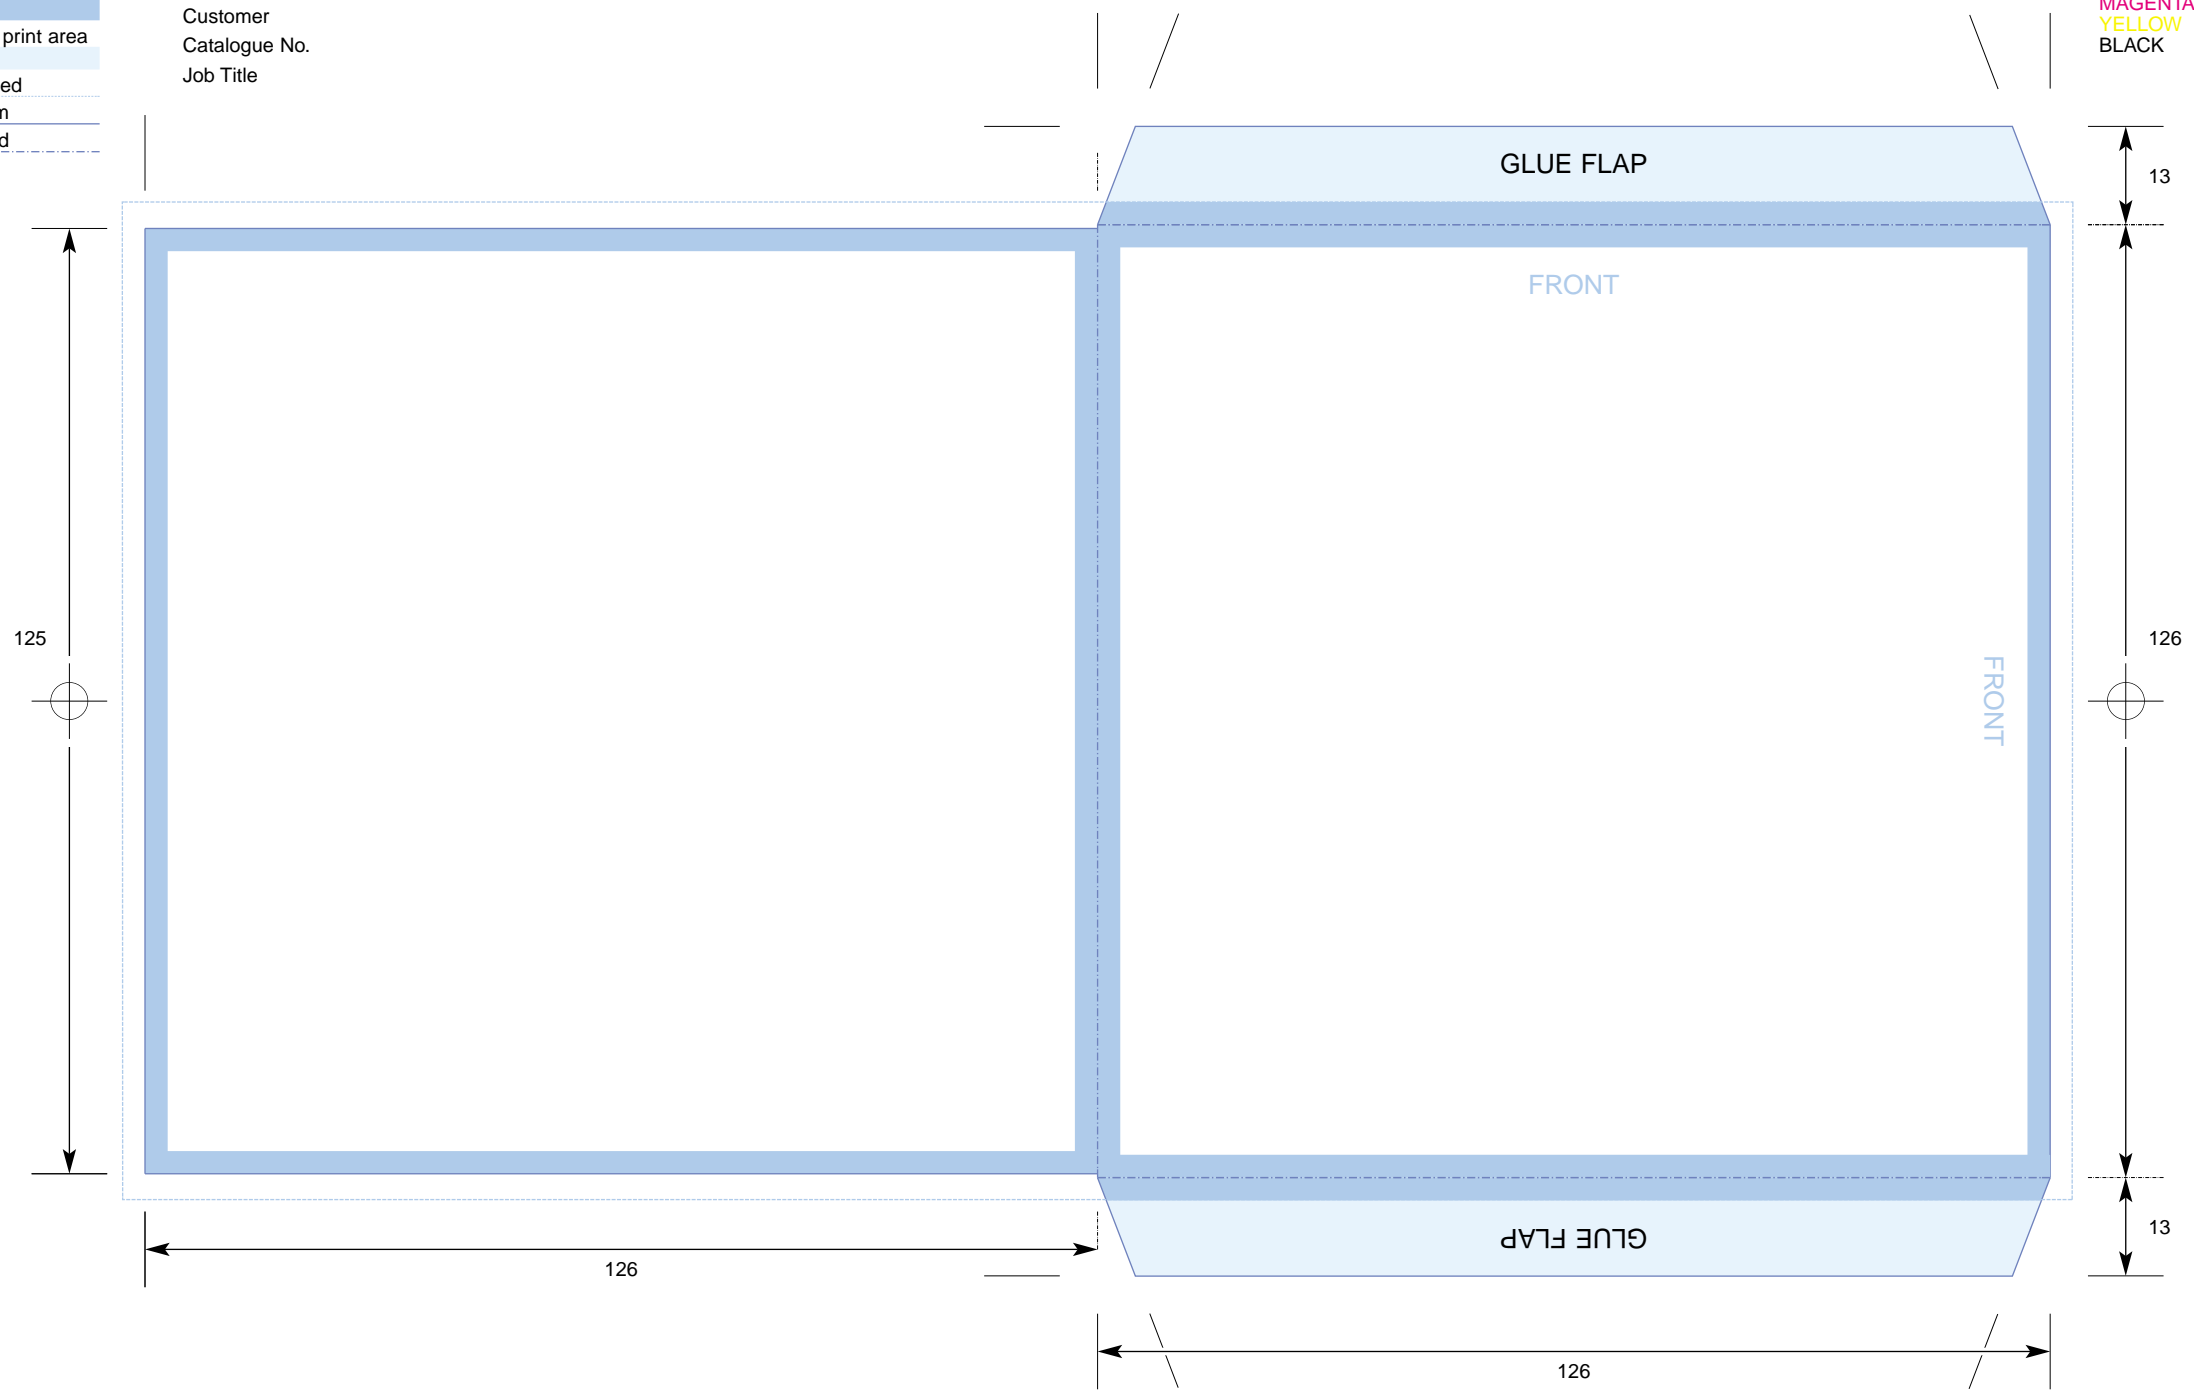

Key:

- No text area
- No print area
- Bleed
- Trim
- Fold

CTP Template: CD_5W4 (CD378)

Compact Disc 5 inch Oversized Wallet (Internal Flaps) for thicker board, 300 gsm +

- Customer
- Catalogue No.
- Job Title

COLOURS

- CYAN
- MAGENTA
- YELLOW
- BLACK

PLEASE NOTE THIS TEMPLATE HAS BEEN CREATED USING SPECIFIC CO-ORDINATES REQUIRED FOR COMPUTER TO PLATE IMAGING AND IS NOT TO BE ALTERED, MOVED OR THE DOCUMENT SIZE CHANGED. ALL DIMENSIONS ARE IN MILLIMETRES. BLEED ALLOWANCE OF 3MM ON TRIMMED EDGES