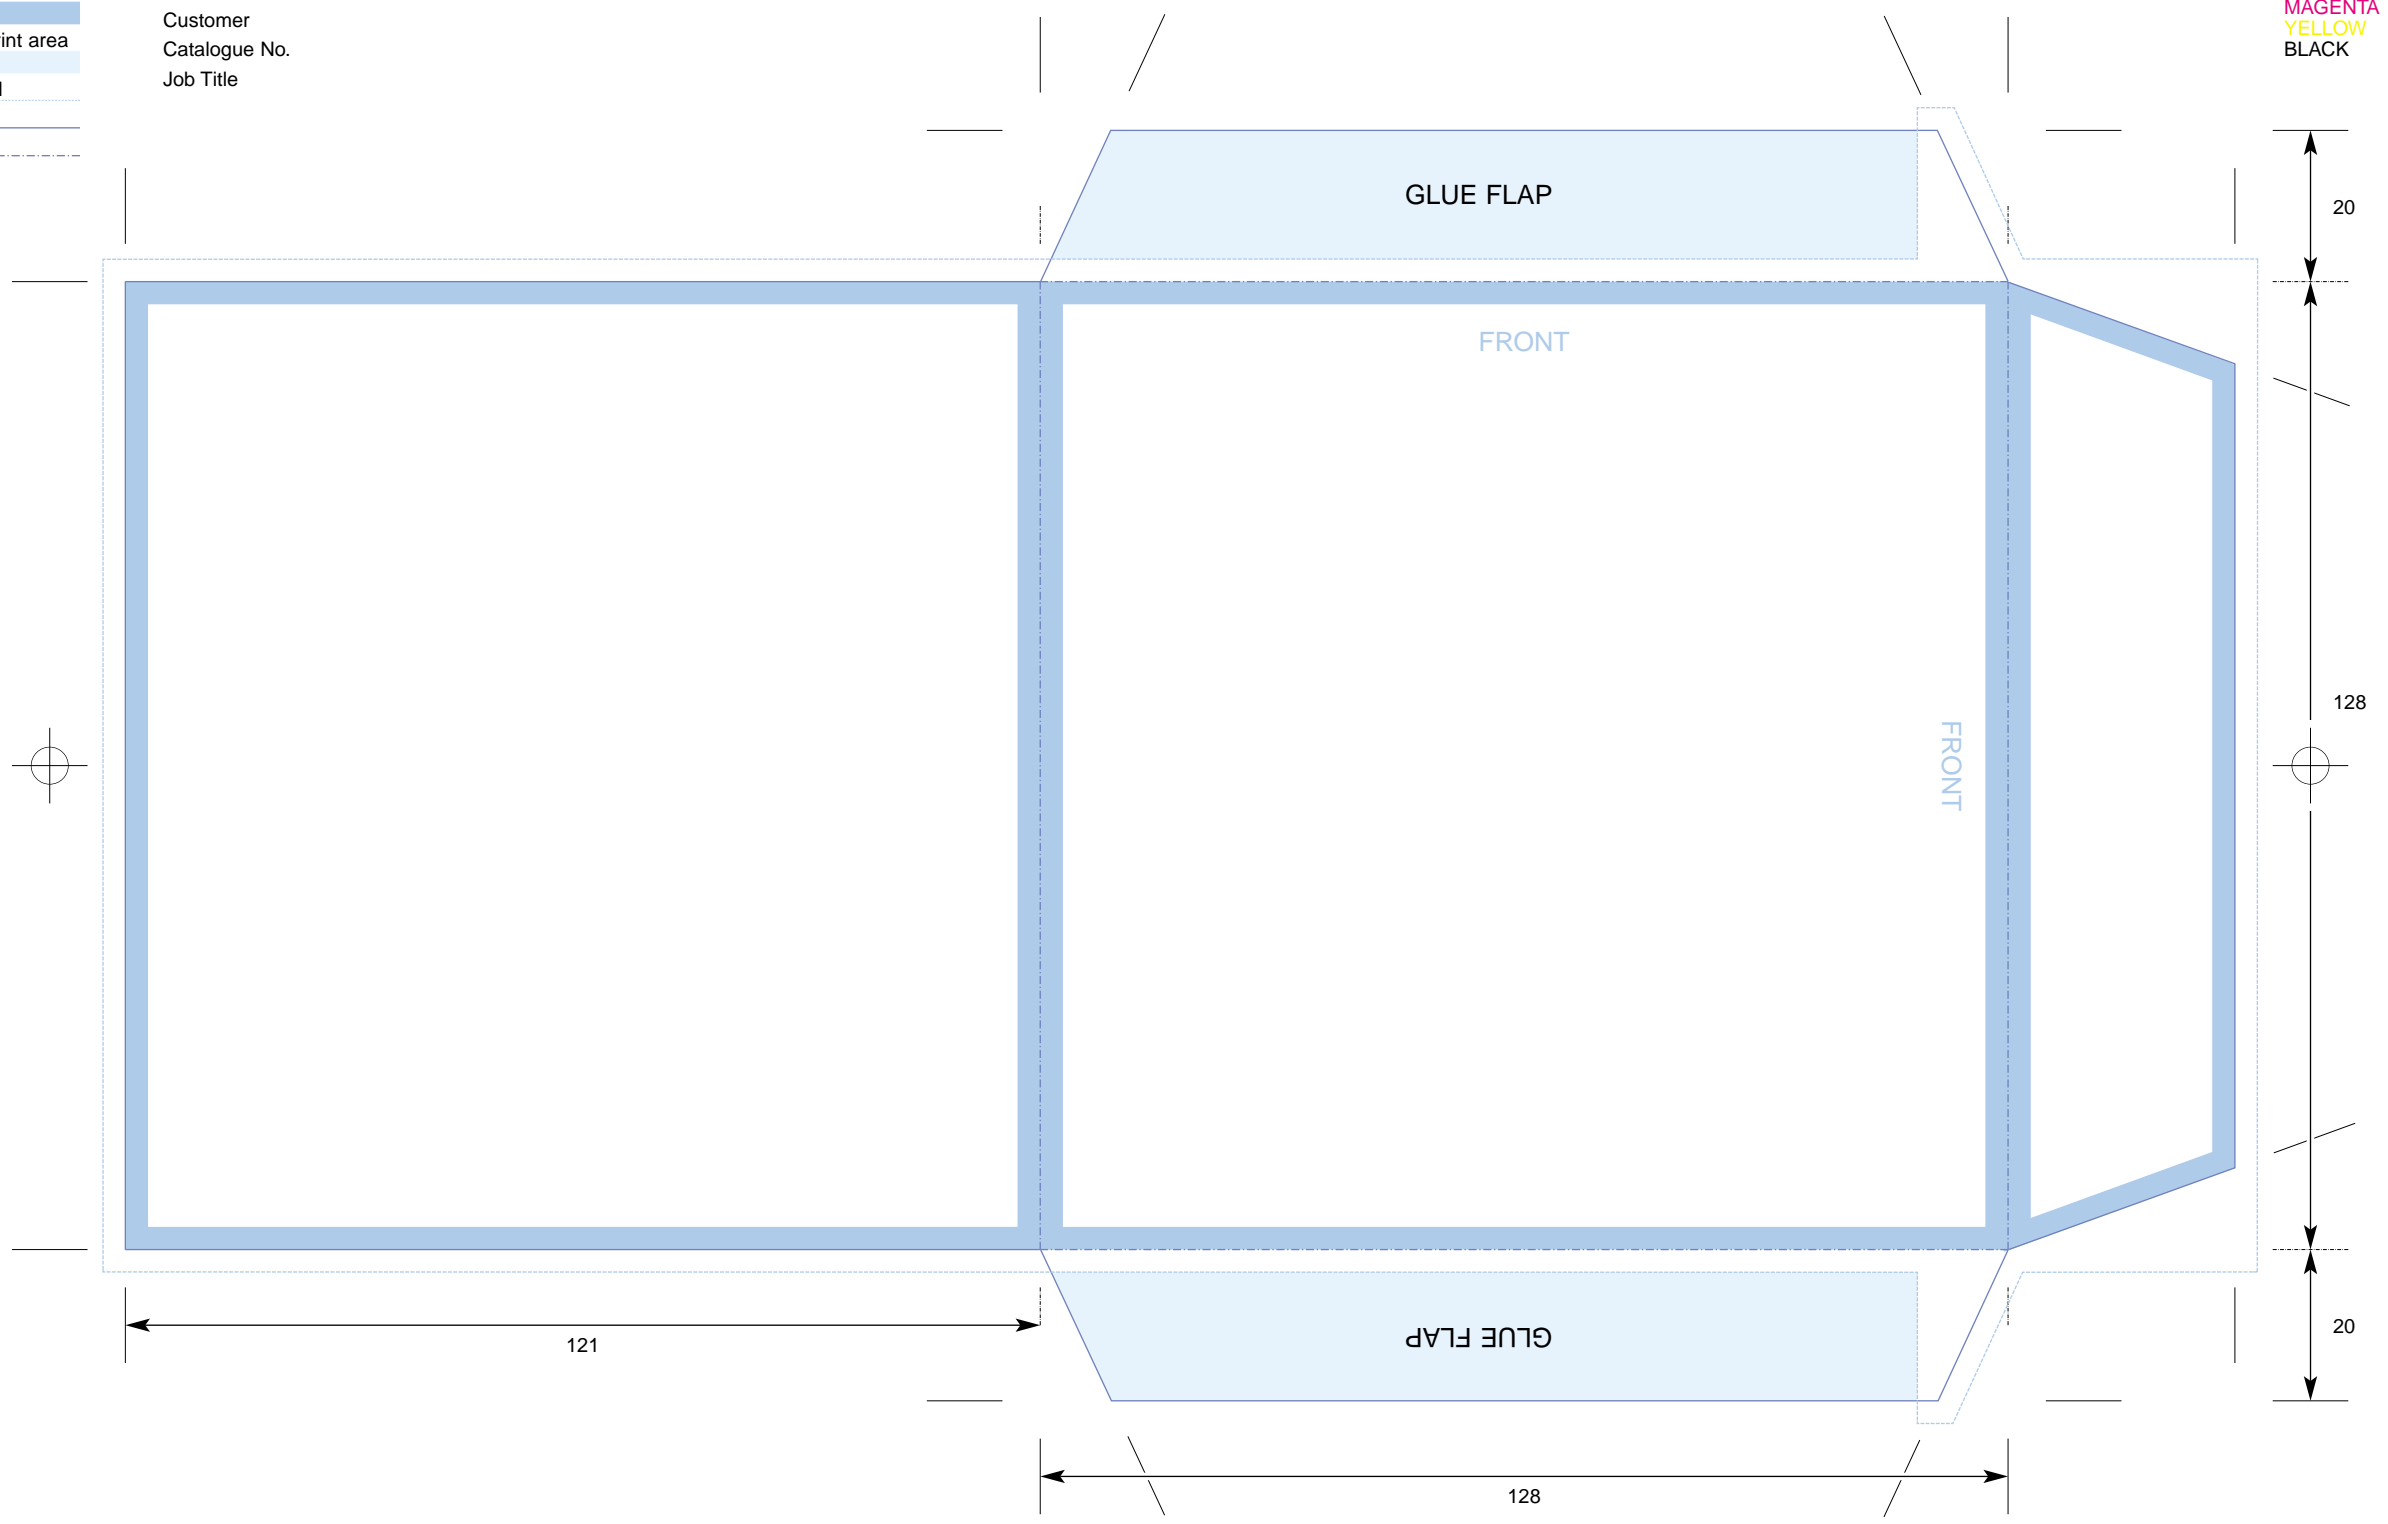

Key:
No text area
No print area
Bleed
Trim
Fold

CTP Template: CD_5W2
Compact Disc Special Oversize Wallet with 30mm extra flap

Customer
Catalogue No.
Job Title

COLOURS
CYAN
MAGENTA
YELLOW
BLACK

GLUE FLAP

FRONT

FRONT

GLUE FLAP

121

128

20

128

20