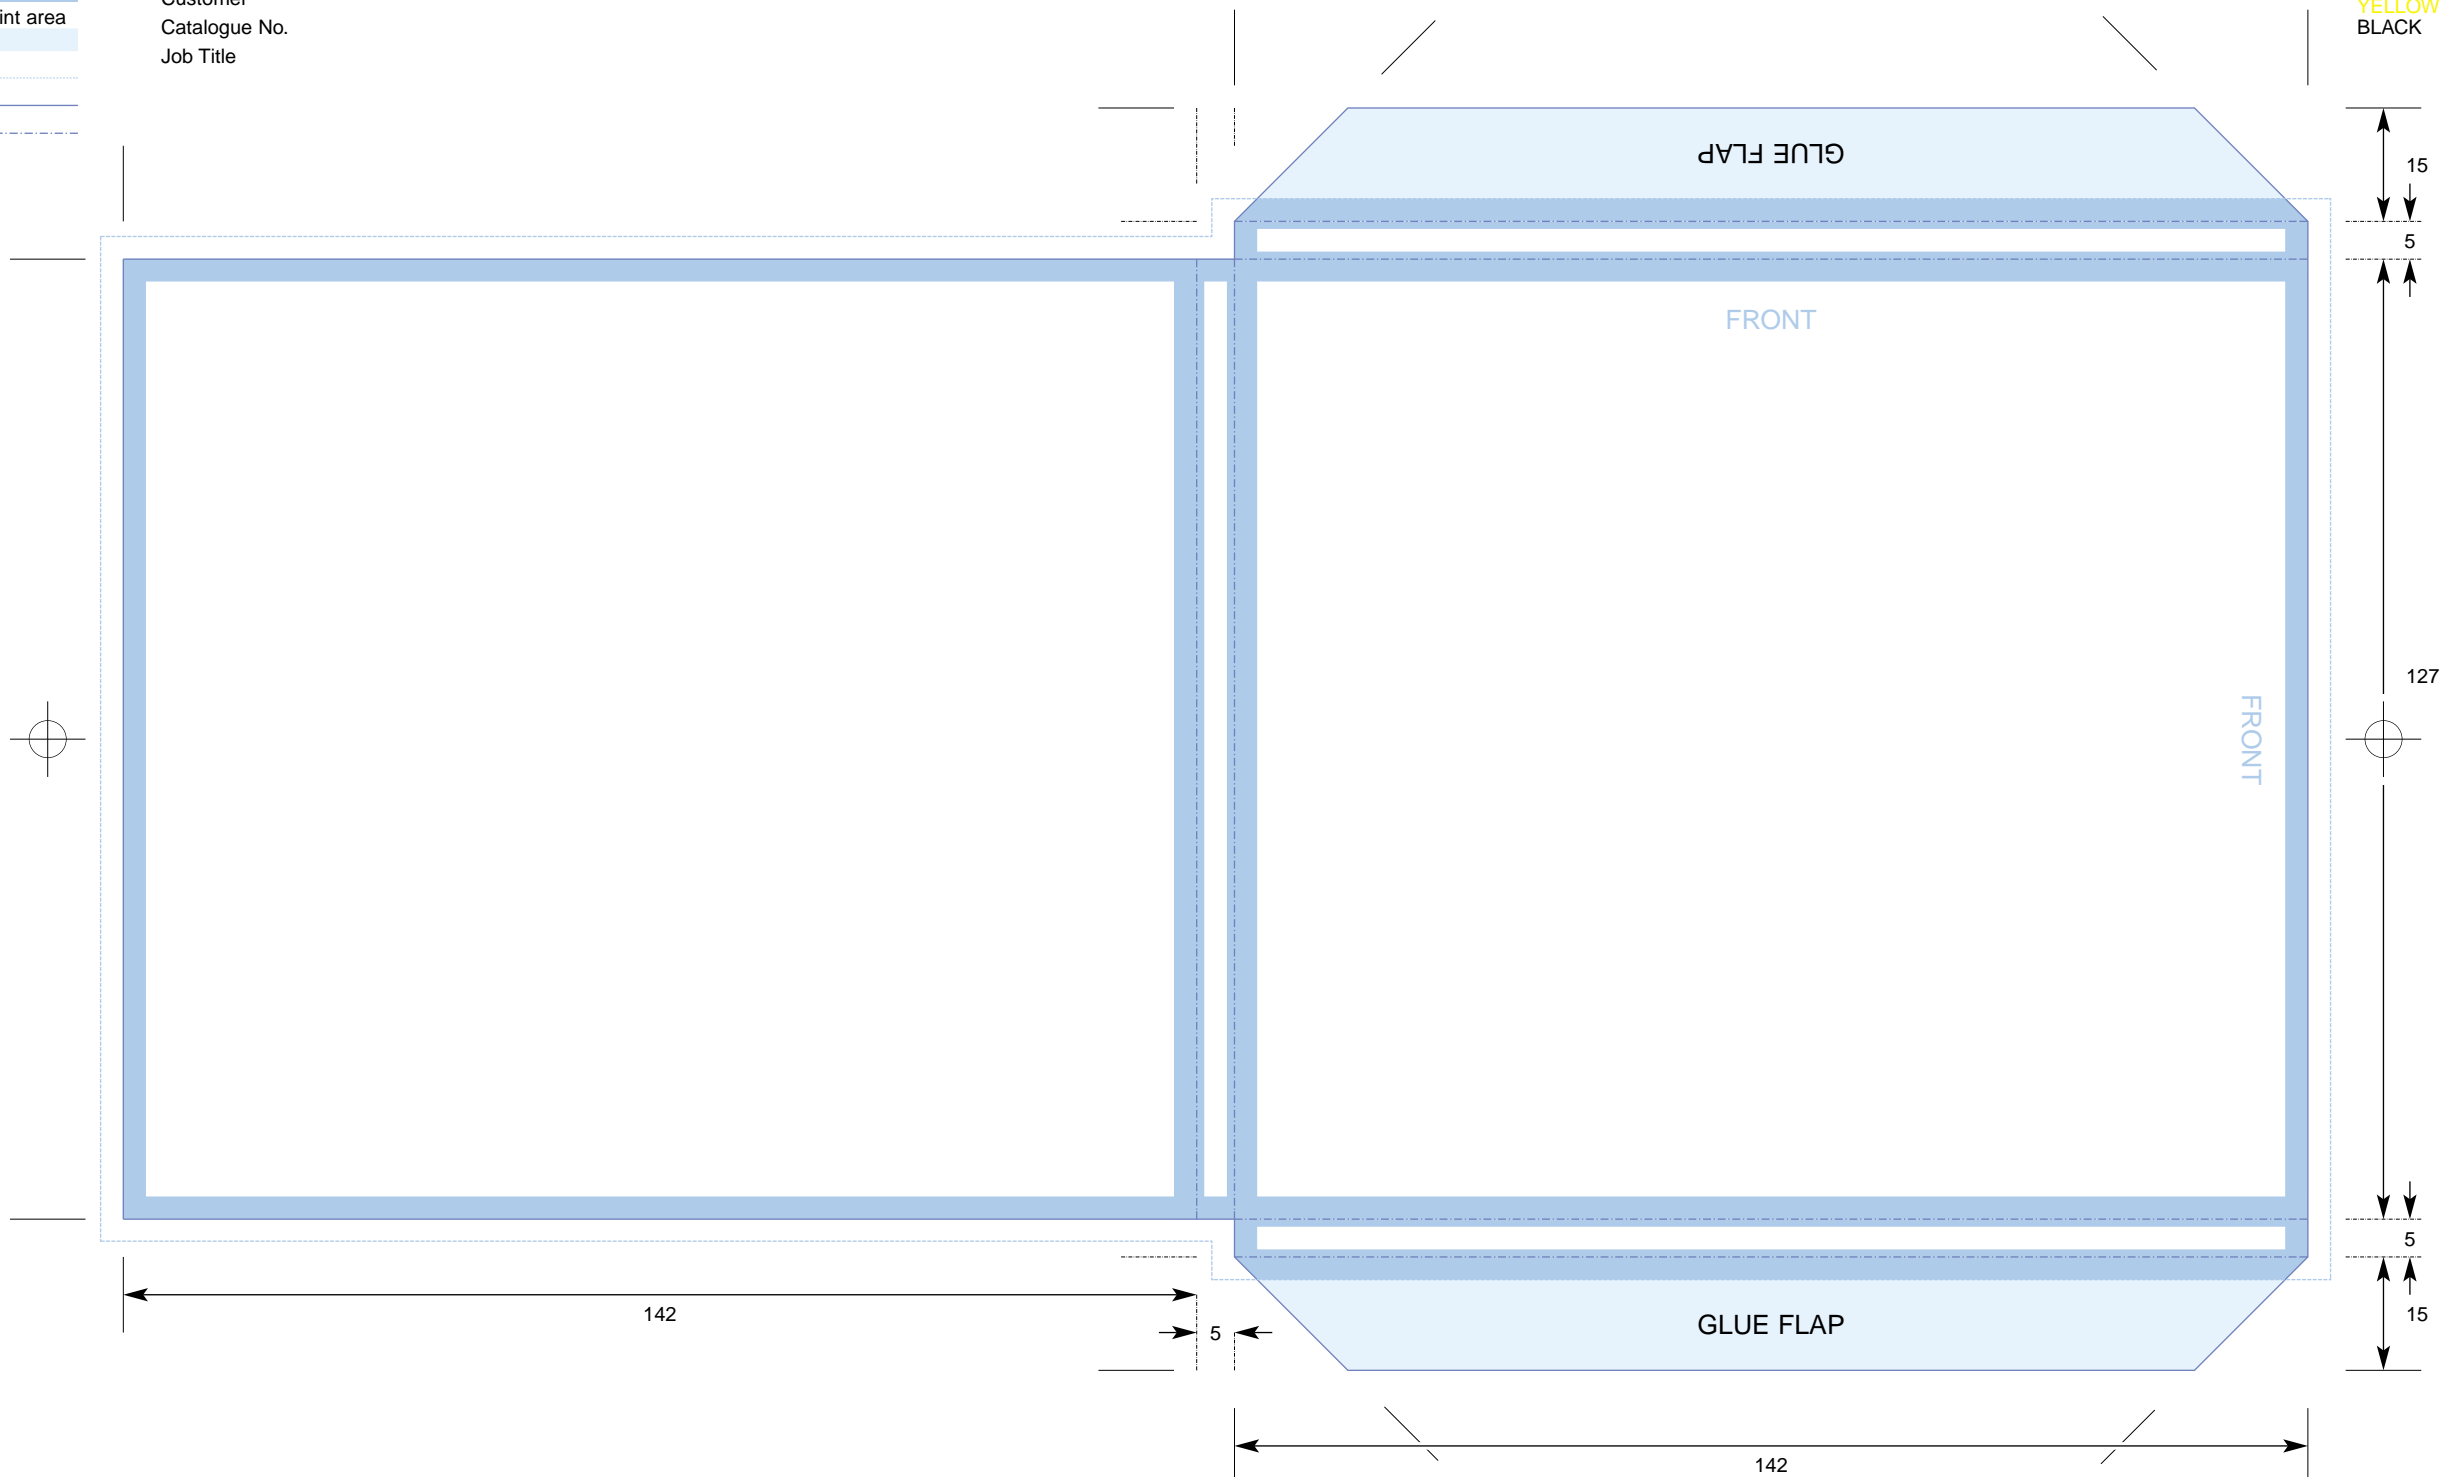

Key:

No text area

No print area

Bleed

Trim

Fold

CTP Template: CD_5SW3

Compact Disc Oversized 5 inch Spined Wallet – 5mm spine (Internal Flaps)

PLEASE NOTE THIS TEMPLATE HAS BEEN CREATED USING SPECIFIC CO-ORDINATES REQUIRED FOR COMPUTER TO PLATE IMAGING AND IS NOT TO BE ALTERED, MOVED OR THE DOCUMENT SIZE CHANGED. ALL DIMENSIONS ARE IN MILLIMETRES. BLEED ALLOWANCE OF 3MM ON TRIMMED EDGES