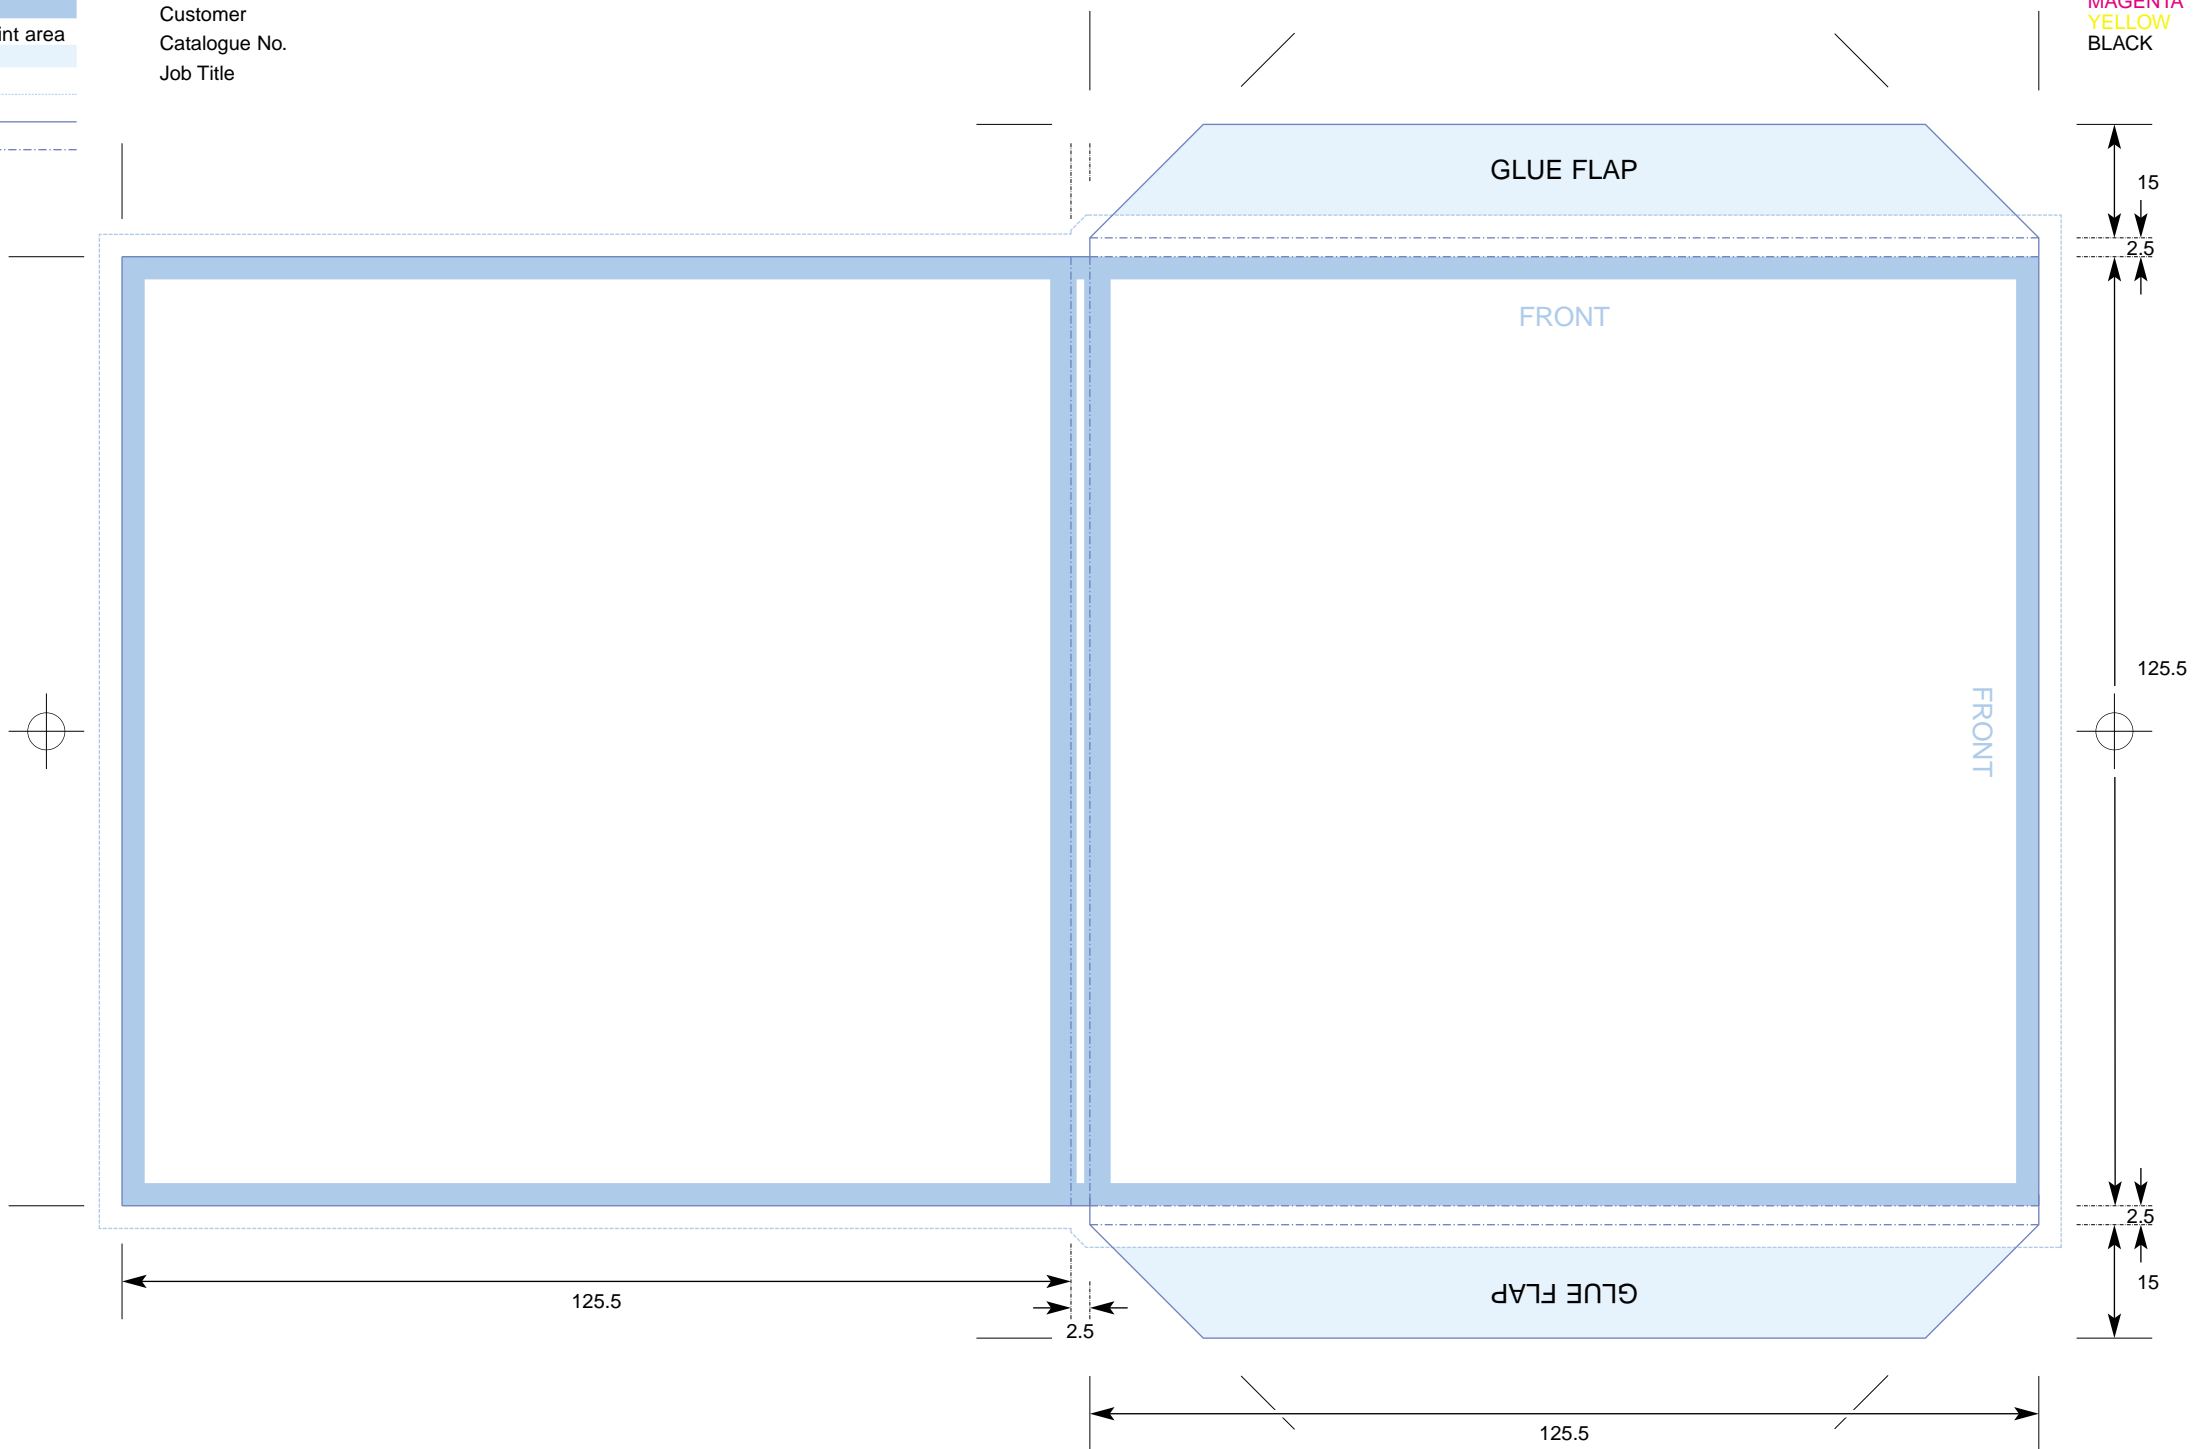

Key:
No text area
No print area
Bleed
Trim
Fold

CTP Template: CD_5SW2
Compact Disc 5 inch Spined Wallet – 2.5mm spine (Internal Flaps)

COLOURS
CYAN
MAGENTA
YELLOW
BLACK

Customer
Catalogue No.
Job Title

PLEASE NOTE THIS TEMPLATE HAS BEEN CREATED USING SPECIFIC CO-ORDINATES REQUIRED FOR COMPUTER TO PLATE IMAGING AND IS NOT TO BE ALTERED, MOVED OR THE DOCUMENT SIZE CHANGED. ALL DIMENSIONS ARE IN MILLIMETRES. BLEED ALLOWANCE OF 3MM ON TRIMMED EDGES