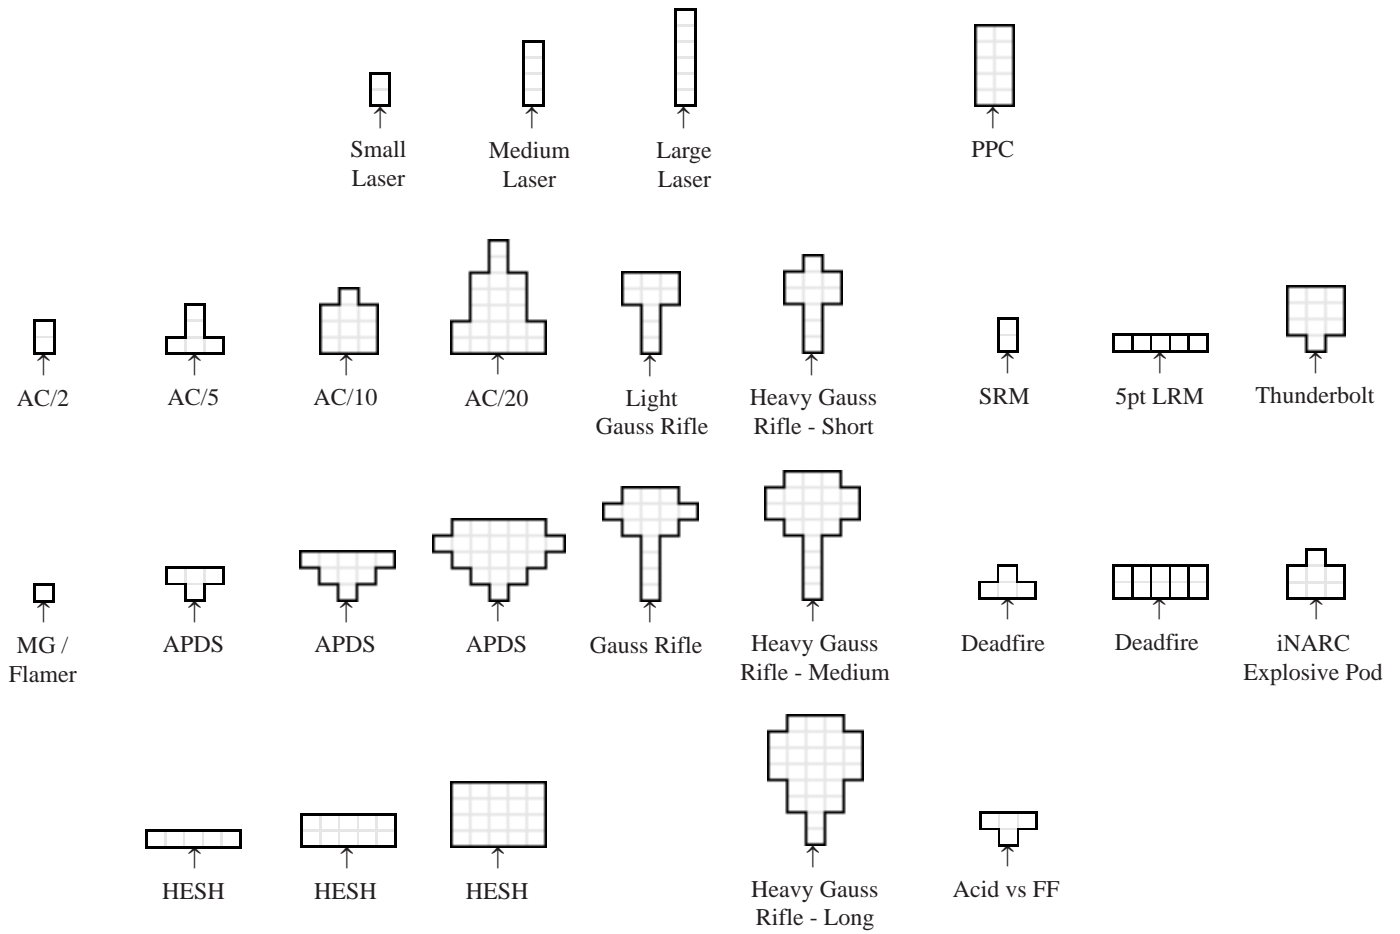

Inner Sphere Weapon Templates

Clan Weapon Templates