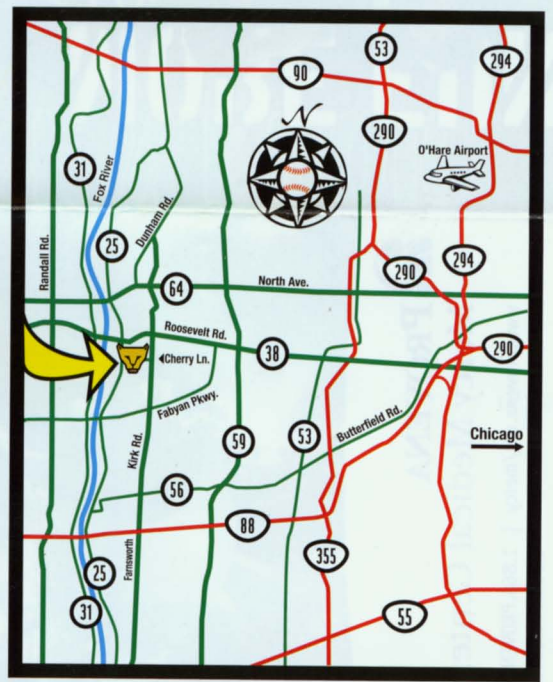

EASTERN DIVISION

DAY - Dayton Dragons (Reds)
FW - Fort Wayne TinCaps (Padres)
LAN - Lansing Lugnuts (Blue Jays)
GL - Great Lakes Loons (Dodgers)
SB - South Bend Silver Hawks (Diamondbacks)
WM - West Michigan Whitecaps (Tigers)

Celebrate Your Birthday with the Cougars!

Three different packages available.
Visit kccougars.com or call the Cougars at 630-232-8811 for details

CHARACTER DATES

Birdzker: 5/23, 7/11, 8/13, 9/5
Dave the Horn Guy: 6/19, 7/10
Jake the Diamond Dog: 5/12-14, 8/10-12, 8/24-27
Myron Noodleman: 5/22, 6/18, 7/9, 7/25, 8/7
Quick Change: 8/14
Rubber Boy: 5/15, 7/24
The Zooperstars: 5/24, 6/6, 7/3, 7/23, 8/28

Fireworks Dates and Character Dates Subject to Change.

DIRECTIONS TO THE BALLPARK

From I-88: Take I-88 to the Farnsworth Ave. North exit, 5 miles north to Cherry Lane, left to stadium.

From I-90: Take I-90 to Route 59 South, to Route 64 West, to Kirk Road south, 3 miles to Cherry Lane, right to stadium.

From I-290: Take I-290 to I-88. Take I-88 West to the Farnsworth Ave. North exit, 5 miles north to Cherry Lane, left to stadium.

ELFSTROM STADIUM MAP

Cougars Main Office
Luxury Suite Level Entrance
Ticket Office
Gate 3
Ticket Office
Will Call