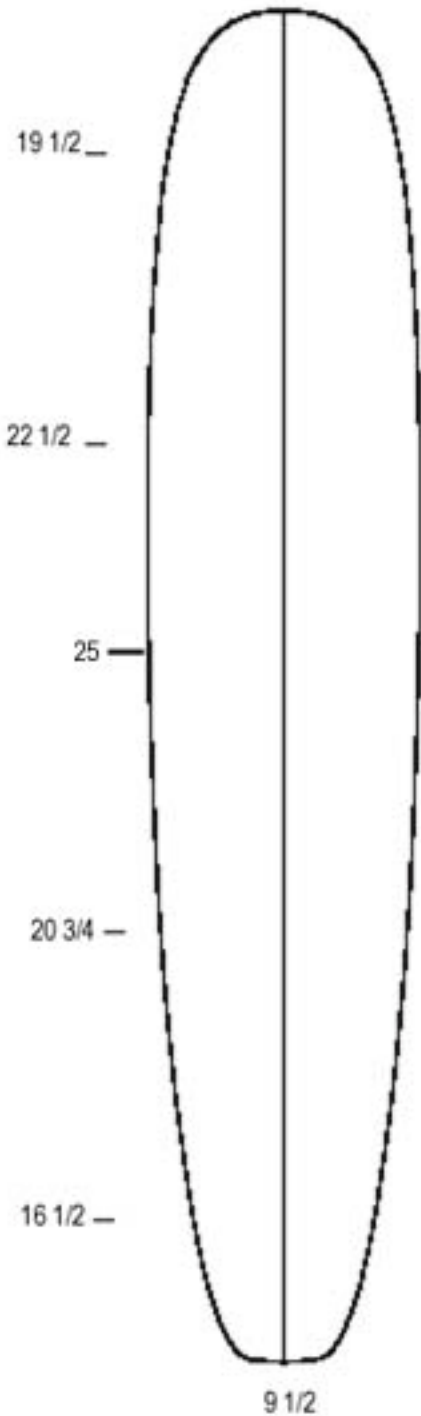

Empire
Foam

6'2"

Tip to Tip Deck length	6' 3"
MAX Width	24"
MAX Thickness	3 1/4"
Actual length	6' 3"

RETRO.

6'4"

Tip to Tip Deck length	6' 4"
Max width	21 1/4"
Max thickness	2 3/4"
Actual length	6' 5"

6'6"

Tip to Tip Deck length 6' 6" 1/2

Max width 24"

Max Thickness 3" 1/4

Actual length 6' 6" 1/2

RETRO

6'8" II

Tip to Tip Deck length	6' 7"
Max width	22 1/4"
Max Thickness	3 5/16"

7'10"

Overall Bottom Length 7' 10 1/4"

Max width 24"

Max Thickness 3 3/8"

Empire
Foam

9' 6"

Overall Bottom Length: 9' 6"

Tip-to-tip Deck Length: 9' 5"

Maximum Width: 25"

Maximum Thickness: 3 5/8"