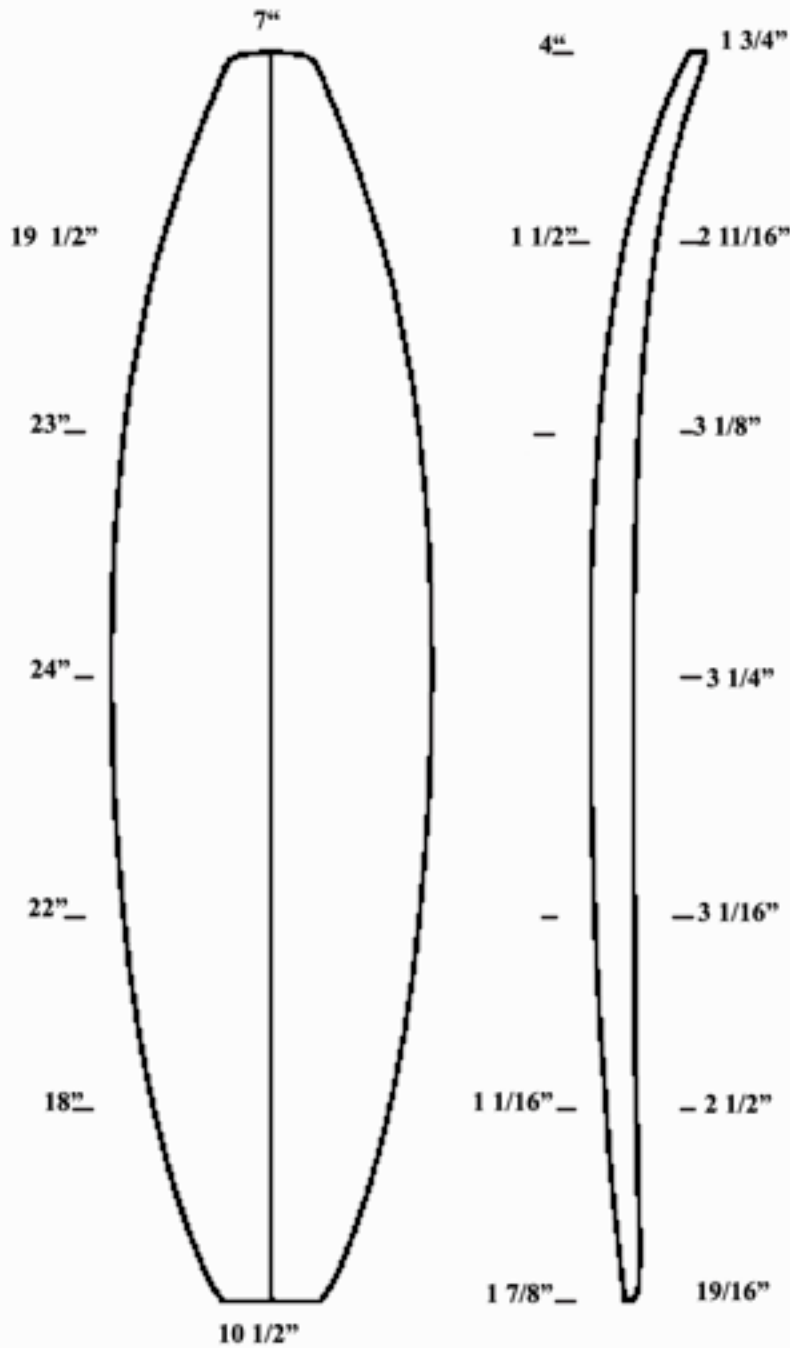

Empire
Foam

6'2"

Tip to Tip Deck length	6' 3"
MAX Width	24"
MAX Thickness	3 1/4"
Actual length	6' 3"

RETRO.

6'4"

Tip to Tip Deck length	6' 4"
Max width	21 1/4"
Max thickness	2 3/4"
Actual length	6' 5"

6'6"

Tip to Tip Deck length 6' 6" 1/2

Max width 24"

Max Thickness 3" 1/4

Actual length 6' 6" 1/2

RETRO

6'8" II

Tip to Tip Deck length	6' 7"
Max width	22 1/4"
Max Thickness	3 5/16"

7'10"

Overall Bottom Length 7' 10 1/4"

Max width 24"

Max Thickness 3 3/8"

Empire
Foam

9' 6"

Overall Bottom Length: 9' 6"

Tip-to-tip Deck Length: 9' 5"

Maximum Width: 25"

Maximum Thickness: 3 5/8"