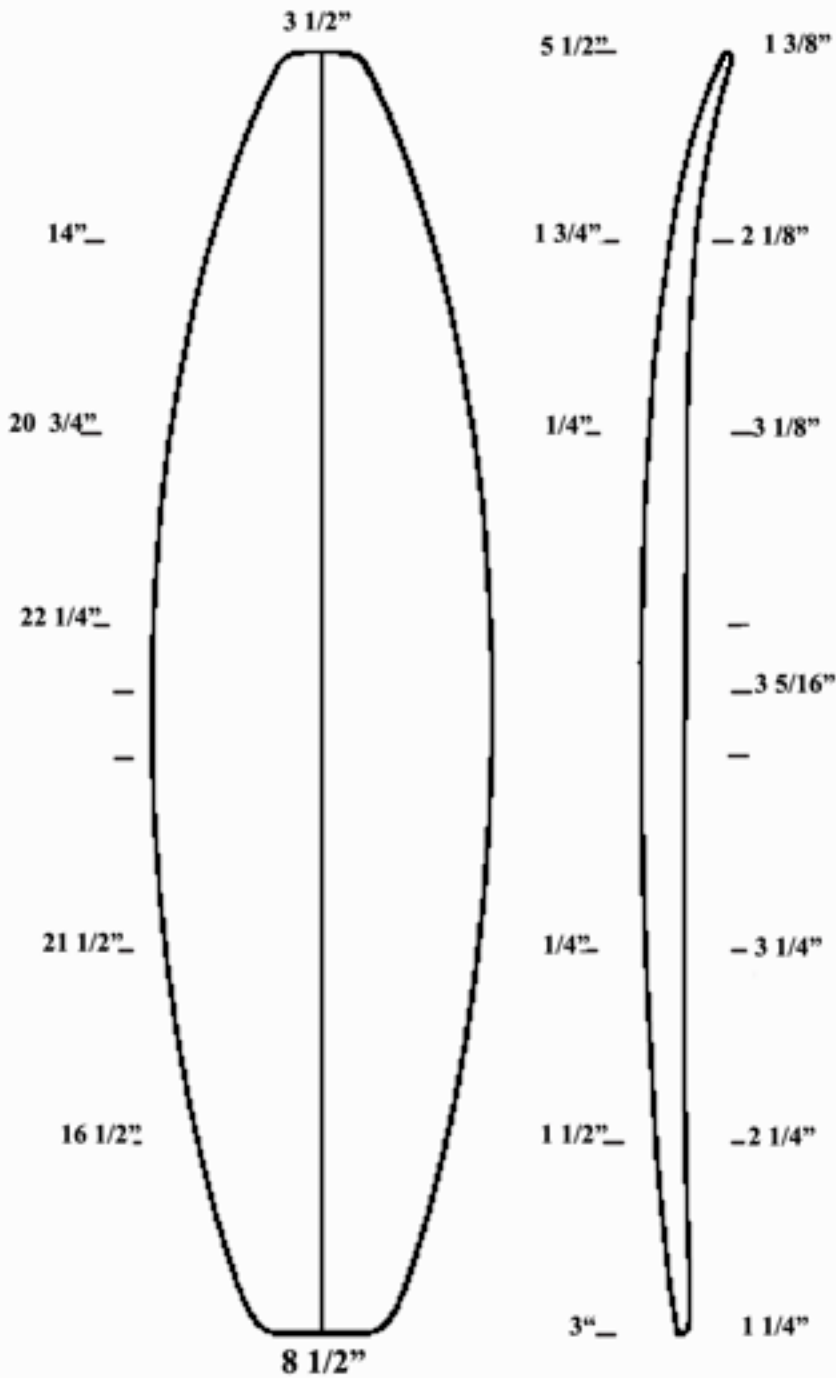

Empire
Foam

6'2"

Tip to Tip Deck length	6' 3"
MAX Width	24"
MAX Thickness	3 1/4"
Actual length	6' 3"

RETRO.

6'4"

Tip to Tip Deck length	6' 4"
Max width	21 1/4"
Max thickness	2 3/4"
Actual length	6' 5"

6'6"

Tip to Tip Deck length 6' 6" 1/2

Max width 24"

Max Thickness 3" 1/4

Actual length 6' 6" 1/2

RETRO

6'8" II

Tip to Tip Deck length	6' 7"
Max width	22 1/4"
Max Thickness	3 5/16"

7'10"

Overall Bottom Length 7' 10 1/4"

Max width 24"

Max Thickness 3 3/8"

Empire
Foam

9' 6"

Overall Bottom Length: 9' 6"

Tip-to-tip Deck Length: 9' 5"

Maximum Width: 25"

Maximum Thickness: 3 5/8"