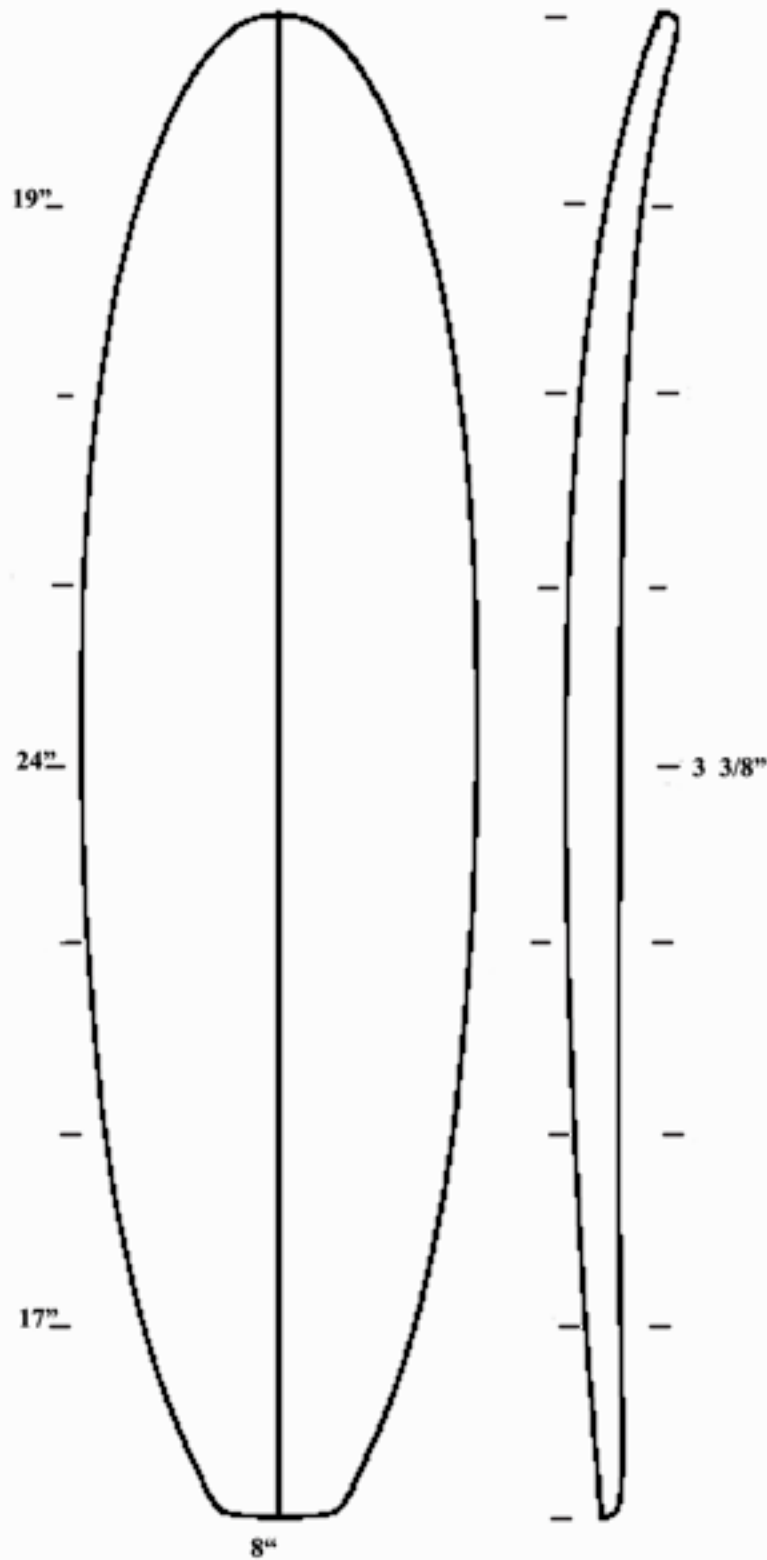

Empire
Foam

6'2"

Tip to Tip Deck length	6' 3"
MAX Width	24"
MAX Thickness	3 1/4"
Actual length	6' 3"

RETRO.

6'4"

Tip to Tip Deck length	6' 4"
Max width	21 1/4"
Max thickness	2 3/4"
Actual length	6' 5"

6'6"

Tip to Tip Deck length 6' 6" 1/2

Max width 24"

Max Thickness 3" 1/4

Actual length 6' 6" 1/2

RETRO

6'8" II

Tip to Tip Deck length	6' 7"
Max width	22 1/4"
Max Thickness	3 5/16"

7'10"

Overall Bottom Length 7' 10 1/4"

Max width 24"

Max Thickness 3 3/8"

Empire
Foam

9' 6"

Overall Bottom Length: 9' 6"

Tip-to-tip Deck Length: 9' 5"

Maximum Width: 25"

Maximum Thickness: 3 5/8"