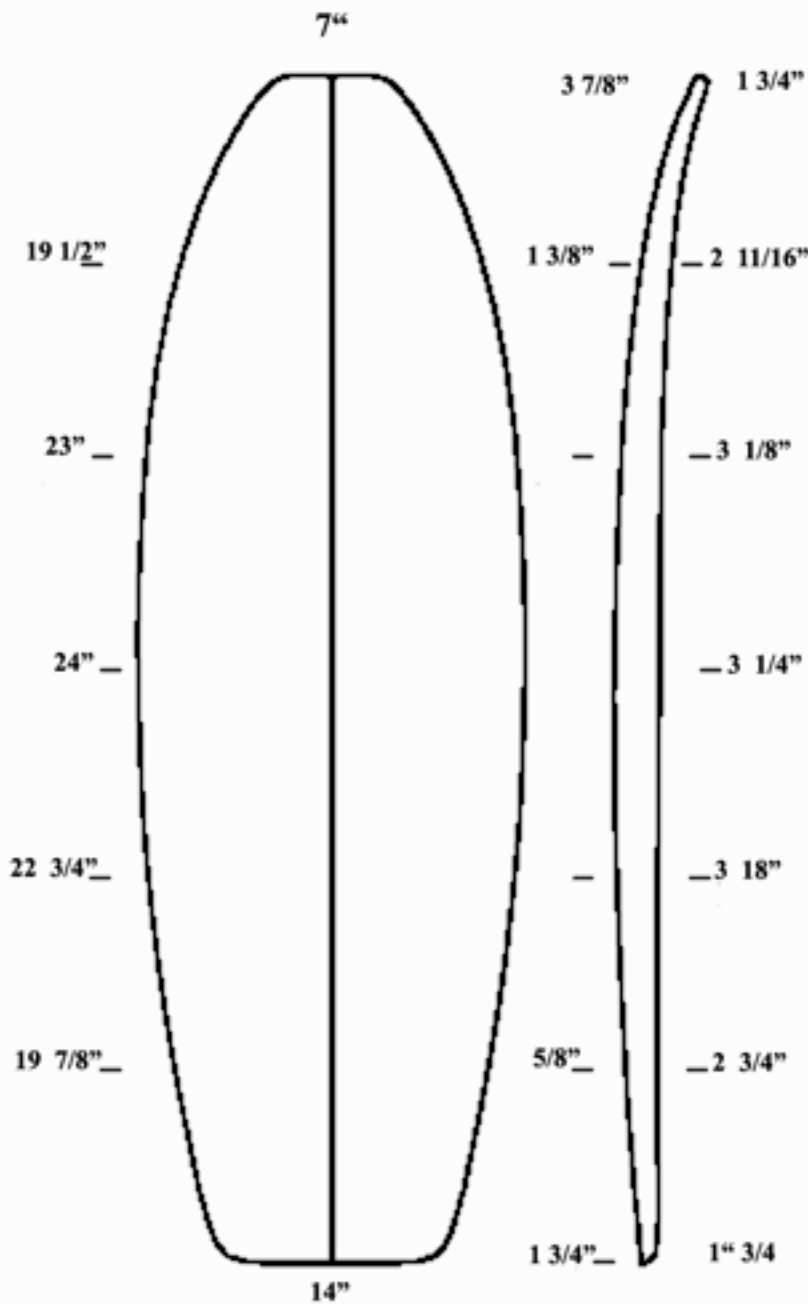

Empire
Foam

6'2"

Tip to Tip Deck length	6' 3"
MAX Width	24"
MAX Thickness	3 1/4"
Actual length	6' 3"

RETRO.

6'4"

Tip to Tip Deck length	6' 4"
Max width	21 1/4"
Max thickness	2 3/4"
Actual length	6' 5"

6'6"

Tip to Tip Deck length 6' 6" 1/2

Max width 24"

Max Thickness 3" 1/4

Actual length 6' 6" 1/2

RETRO

6'8" II

Tip to Tip Deck length	6' 7"
Max width	22 1/4"
Max Thickness	3 5/16"

7'10"

Overall Bottom Length 7' 10 1/4"

Max width 24"

Max Thickness 3 3/8"

Empire
Foam

9' 6"

Overall Bottom Length: 9' 6"

Tip-to-tip Deck Length: 9' 5"

Maximum Width: 25"

Maximum Thickness: 3 5/8"