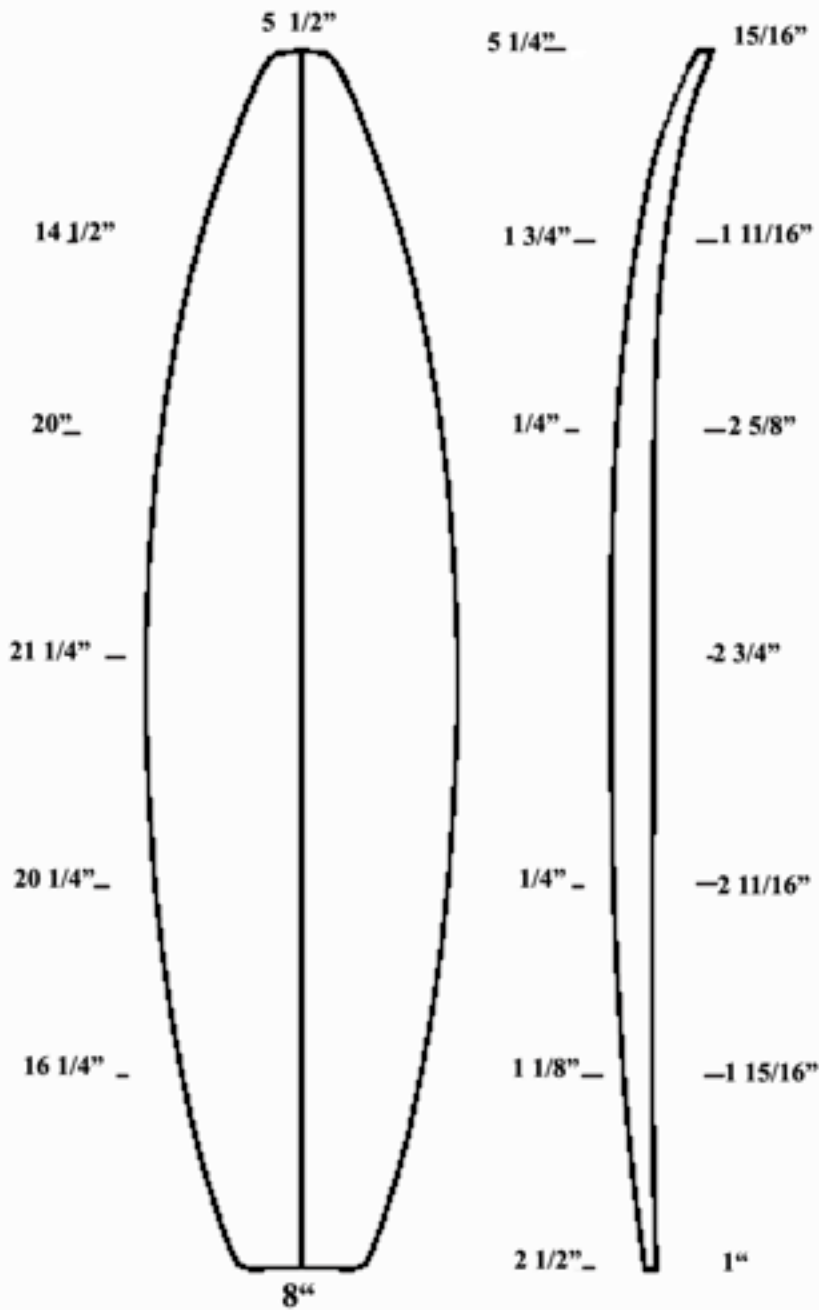

Empire
Foam

6'2"

Tip to Tip Deck length	6' 3"
MAX Width	24"
MAX Thickness	3 1/4"
Actual length	6' 3"

RETRO.

6'4"

Tip to Tip Deck length	6' 4"
Max width	21 1/4"
Max thickness	2 3/4"
Actual length	6' 5"

6'6"

Tip to Tip Deck length 6' 6" 1/2

Max width 24"

Max Thickness 3" 1/4

Actual length 6' 6" 1/2

RETRO

6'8" II

Tip to Tip Deck length	6' 7"
Max width	22 1/4"
Max Thickness	3 5/16"

7'10"

Overall Bottom Length 7' 10 1/4"

Max width 24"

Max Thickness 3 3/8"

Empire
Foam

9' 6"

Overall Bottom Length: 9' 6"

Tip-to-tip Deck Length: 9' 5"

Maximum Width: 25"

Maximum Thickness: 3 5/8"