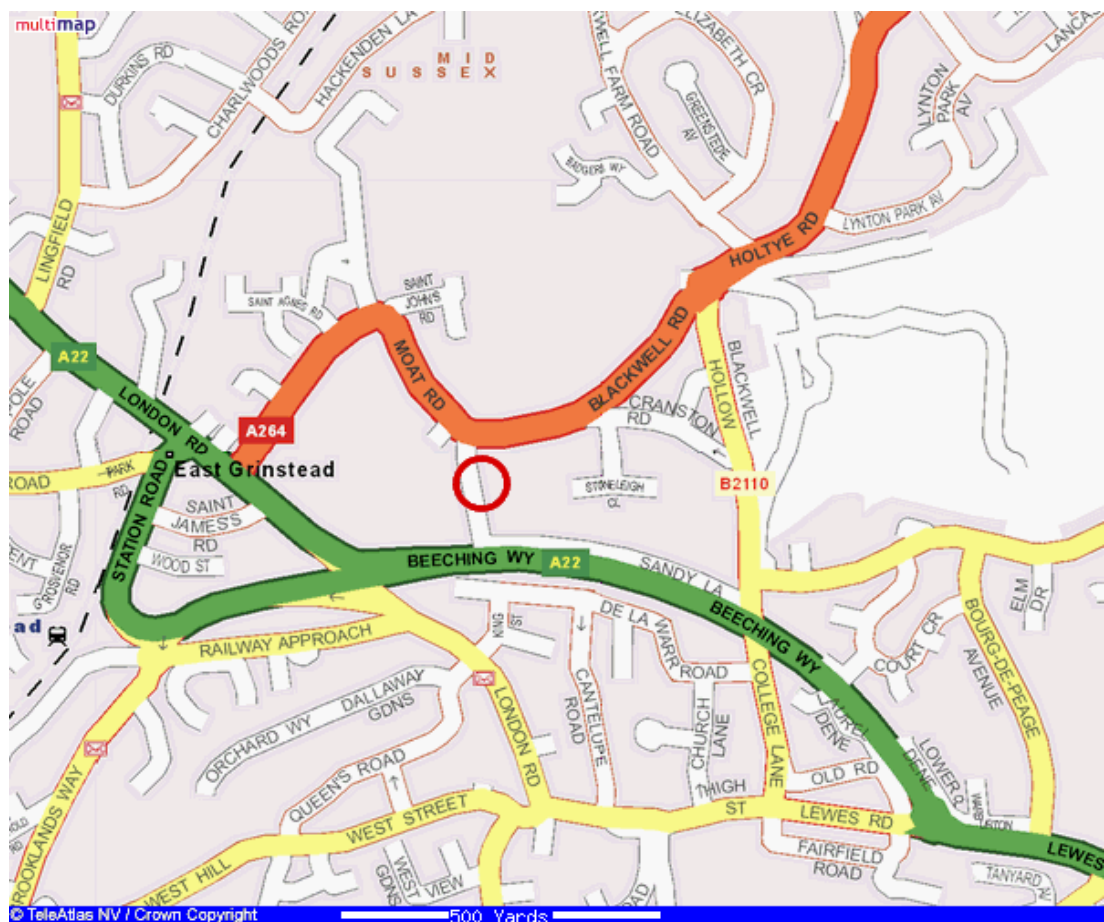

EAST GRINSTEAD ROLLER HOCKEY CLUB

KINGS CENTRE, MOAT ROAD, EAST GRINSTEAD, WEST SUSSEX
RH19 3LN
Tel 01342 328616.

How to find us

M25 – A22 – EAST GRINSTEAD. As you approach E.G. there is a mini roundabout. Go over, there is a Homebase on left. Next Traffic Lights, turn left. The Kings Centre is around the bend on the right.

EAST GRINSTEAD
ROLLER HOCKEY CLUB