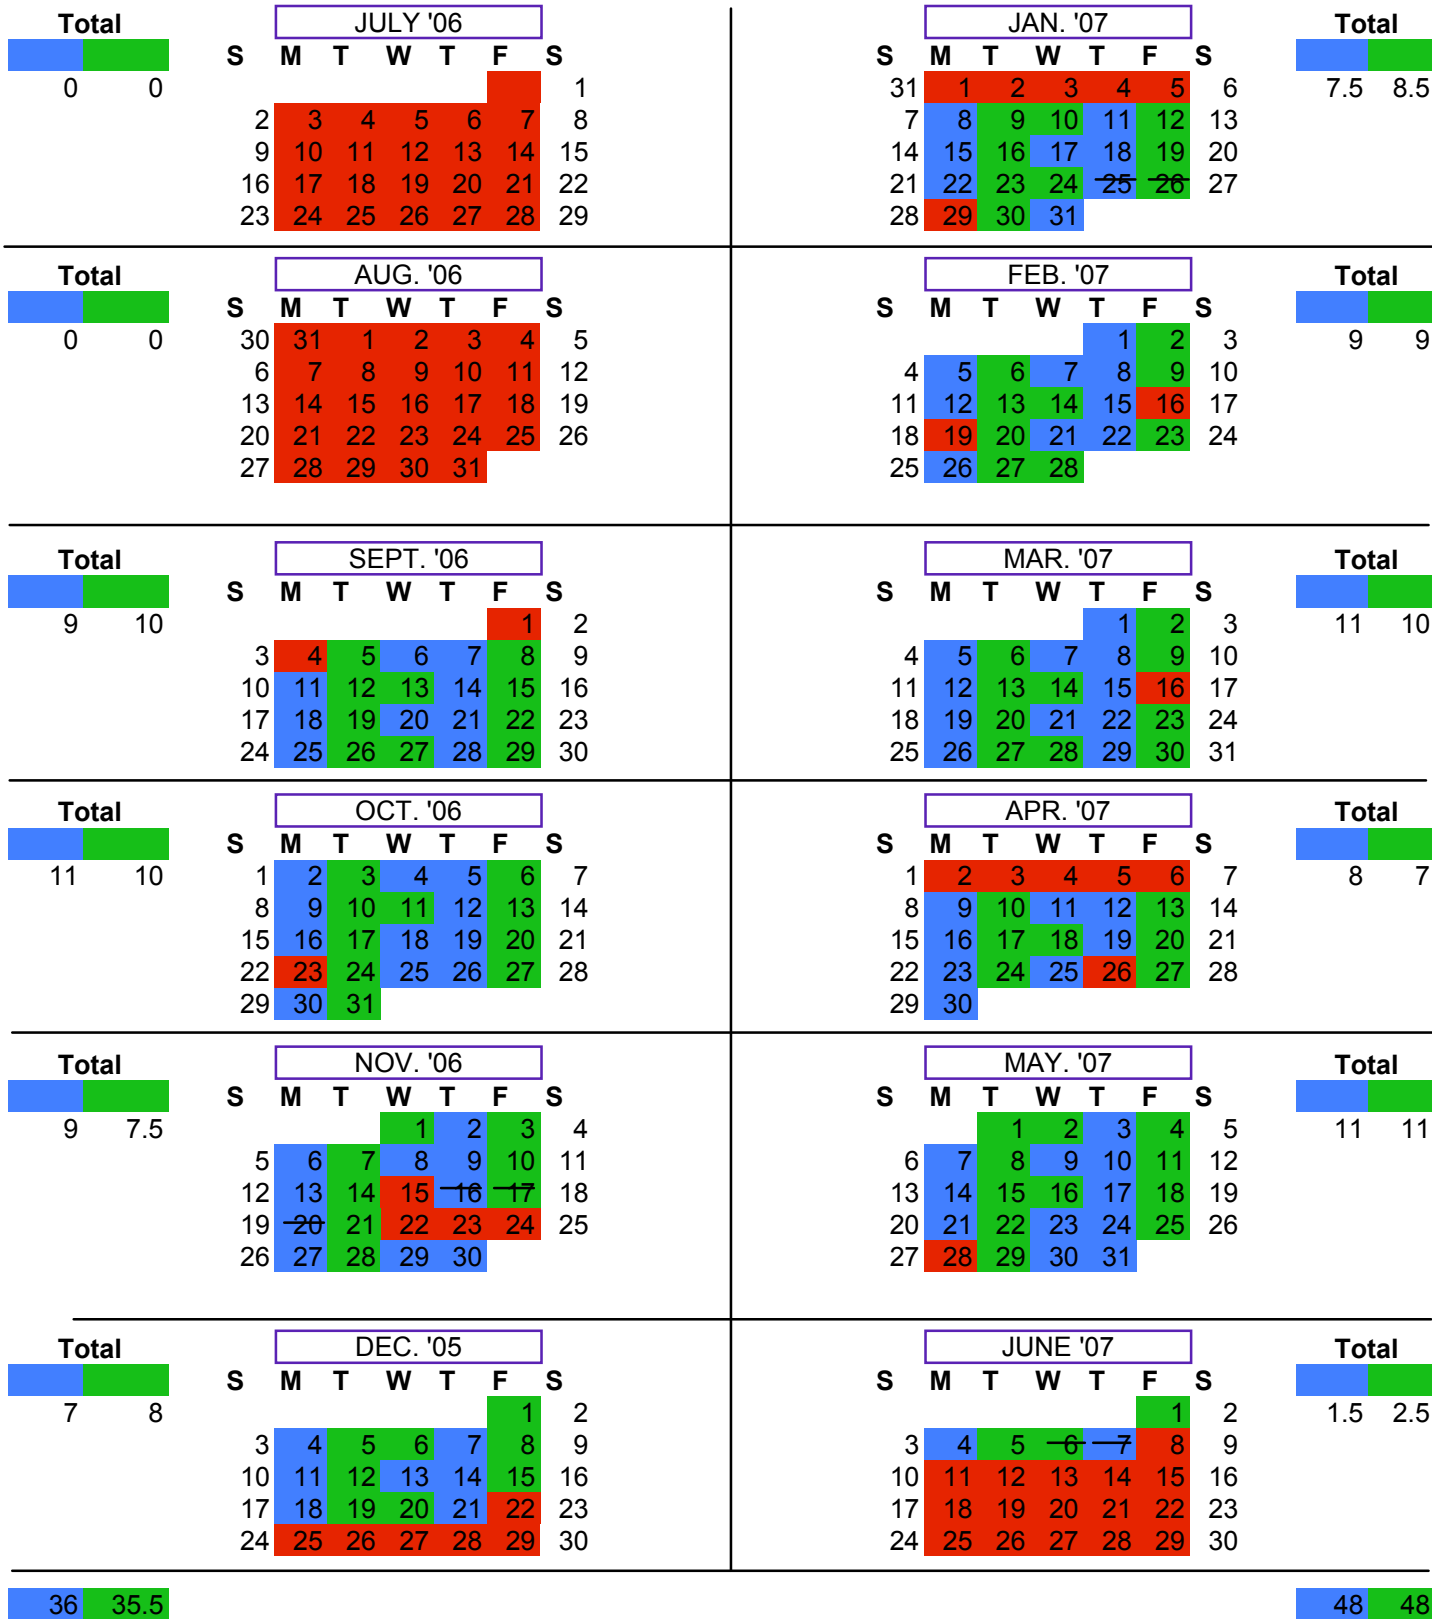

GPS Alternate Day Kindergarten Schedule 2006-07

= No school
 = Half day of school
 = Green students attend school
 = Blue students attend school

NOTE: PARENTS WILL BE NOTIFIED IN ADVANCE OF ANY SCHEDULE CHANGES.