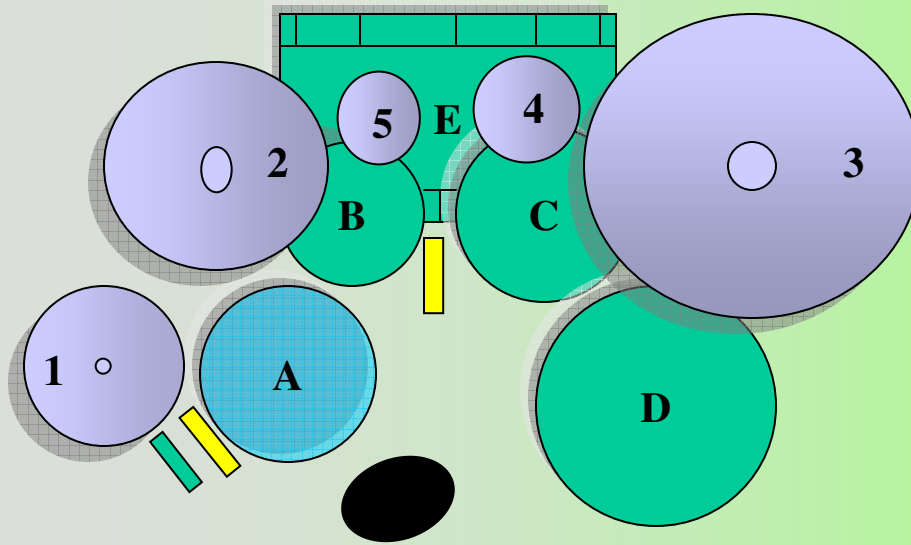

## Randall's Drumset

\*\*\*\*\*

**Drums:** *Tama RockStar*

- A. 12/3 Piccolo Snare Drum
- B-C. 10" / 12" Toms
- D. 14" Suspended Tom
- E. 22" Bass Drum

**Cymbals:** *Zildjian ZBT - Plus*

- 1- 14" Medium Hi-Hat
- 2- 16" Medium Crash
- 3- 20" Medium Ride
- 4- 10" Splash
- 5- 8" Splash

**Drumheads:** *Remo*

**Hardware:** *Pearl*  
(Cymbal, Hi-Hat & Snare Drum Stands)

**Bass Drum Pedal:** *Gibraltar (double)*

**Sticks:** *Vic Firth (various models)*  
*Pro-Mark (Hot Rods)*