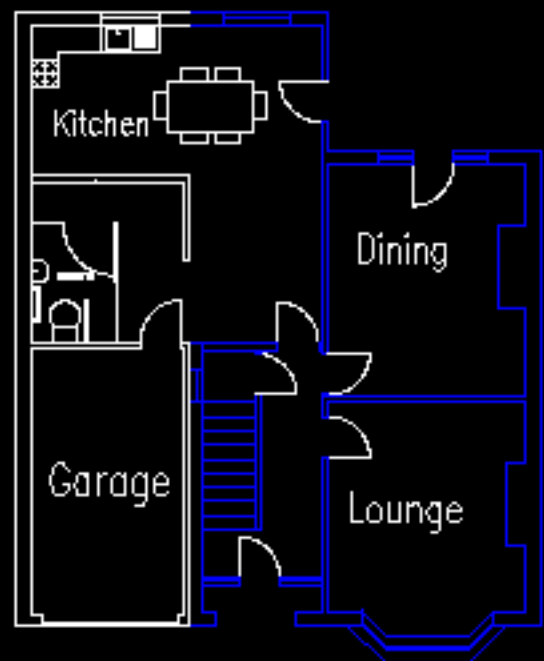

Plan view

GROUND FLOOR(blue) + EXTENSION(white)

FIRST FLOOR(blue) + EXTENSION(white)

Shown on plan

- Kitchen fittings
- Sink
- Cooker
- Room names

Name: Solomon Kamanu
Module: Built environment
Assignment: 1
Scale: 1:50