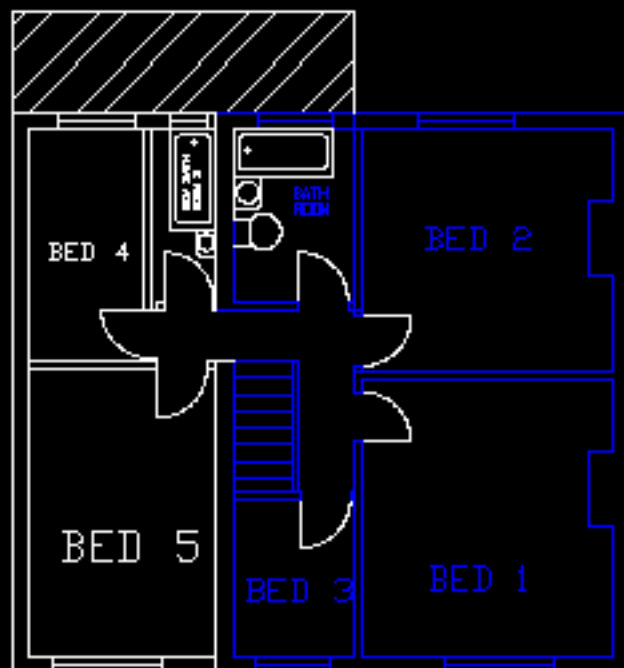

Plan view

GROUND FLOOR(blue) + EXTENSION(white)

FIRST FLOOR(blue) + EXTENSION(white)

Shown on plan

- Kitchen fittings
- Sink
- Cooker
- Room names

Name: Solomon Kamanu
Module: Built environment
Assignment: 1
Scale: 1:50