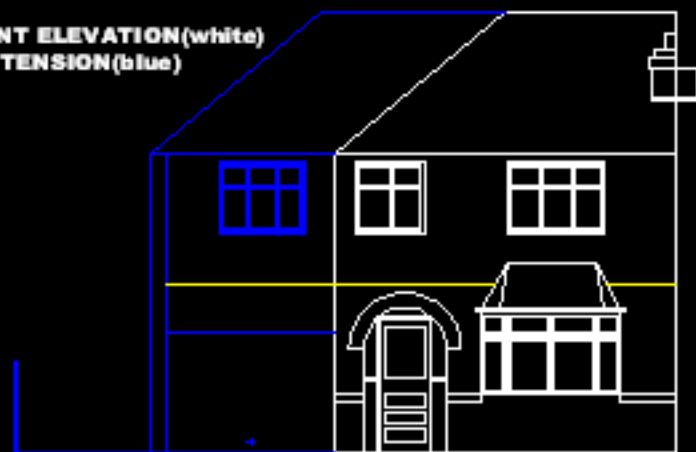

Section view

FRONT ELEVATION(white)
+ EXTENSION(blue)

REAR ELEVATION(white)
+ EXTENSION(blue)

Path
From
the
Front
to
the
back.

SIDE ELEVATION
WEST(white) +
Extension(blue)

Bed
room
1

Bed
room
2

Lounge

DINING

Kitchen

SIDE ELEVATION
EAST(white) +
Extension(blue)

Bath
Room

Bed
Room
3

Kitchen

Lounge

Name: Solomon Kamanu
Assignment: 1
Scale: 1.50