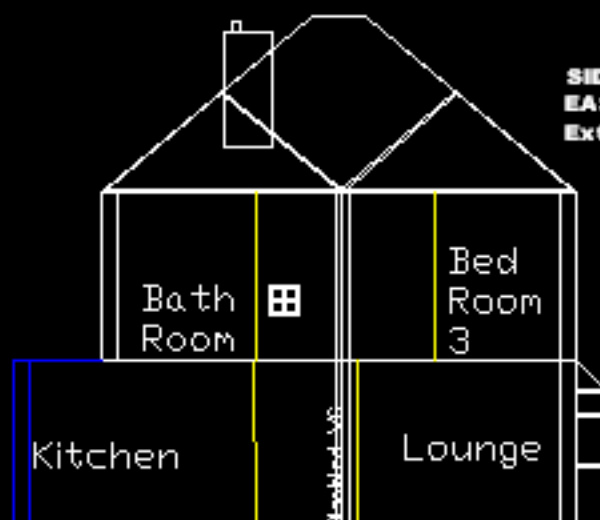

Section view

FRONT ELEVATION(white)
+ EXTENSION(blue)

REAR ELEVATION(white)
+ EXTENSION(blue)

Path
From
the
Front
to
the
back.

SIDE ELEVATION
WEST(white) +
Extension(blue)

Bed
room
1

Bed
room
2

Lounge

DINING

Kitchen

SIDE ELEVATION
EAST(white) +
Extension(blue)

Bath
Room

Bed
Room
3

Kitchen

Lounge

Name: Solomon Kamanu
Assignment: 1
Scale: 1.50