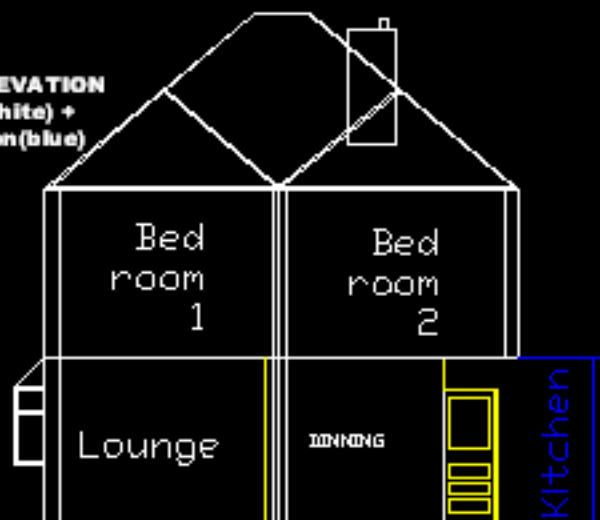

Section view

FRONT ELEVATION(white)
+ EXTENSION(blue)

REAR ELEVATION(white)
+ EXTENSION(blue)

Path
From
the
Front
to
the
back.

SIDE ELEVATION
WEST(white) +
Extension(blue)

Bed
room
1

Bed
room
2

Lounge

DINING

Kitchen

SIDE ELEVATION
EAST(white) +
Extension(blue)

Bath
Room

Bed
Room
3

Kitchen

Lounge

Name: Solomon Kamanu
Assignment: 1
Scale: 1.50