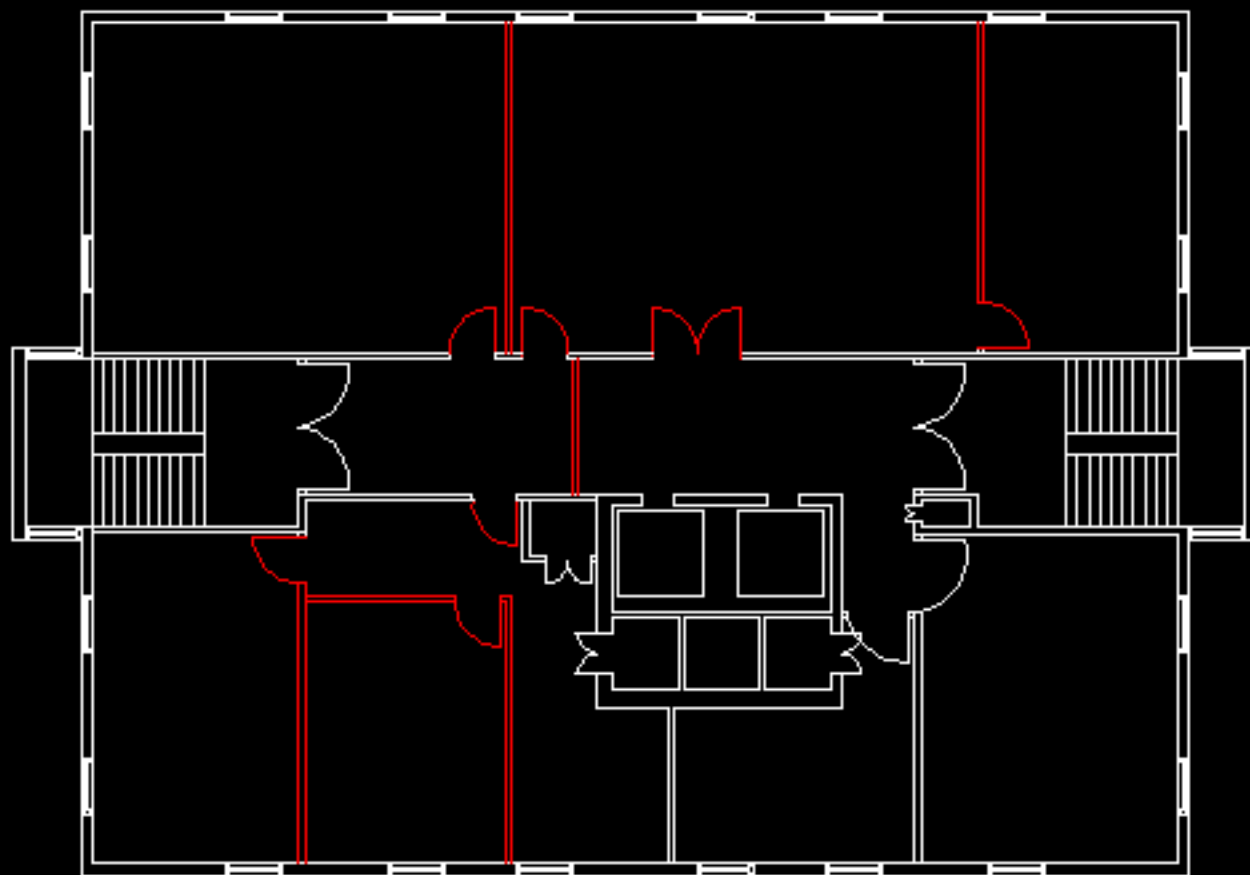

Forth floor

Forth floor Detail information

- All walls are either 200mm thick
- Door openings are 800mm x 1900mm (note including frame at 100mm)
- Windows openings are 1000mm x 1500mm (including frames)

Name: Solomon Kamanu

Scale: 1:50

Assignment: 2