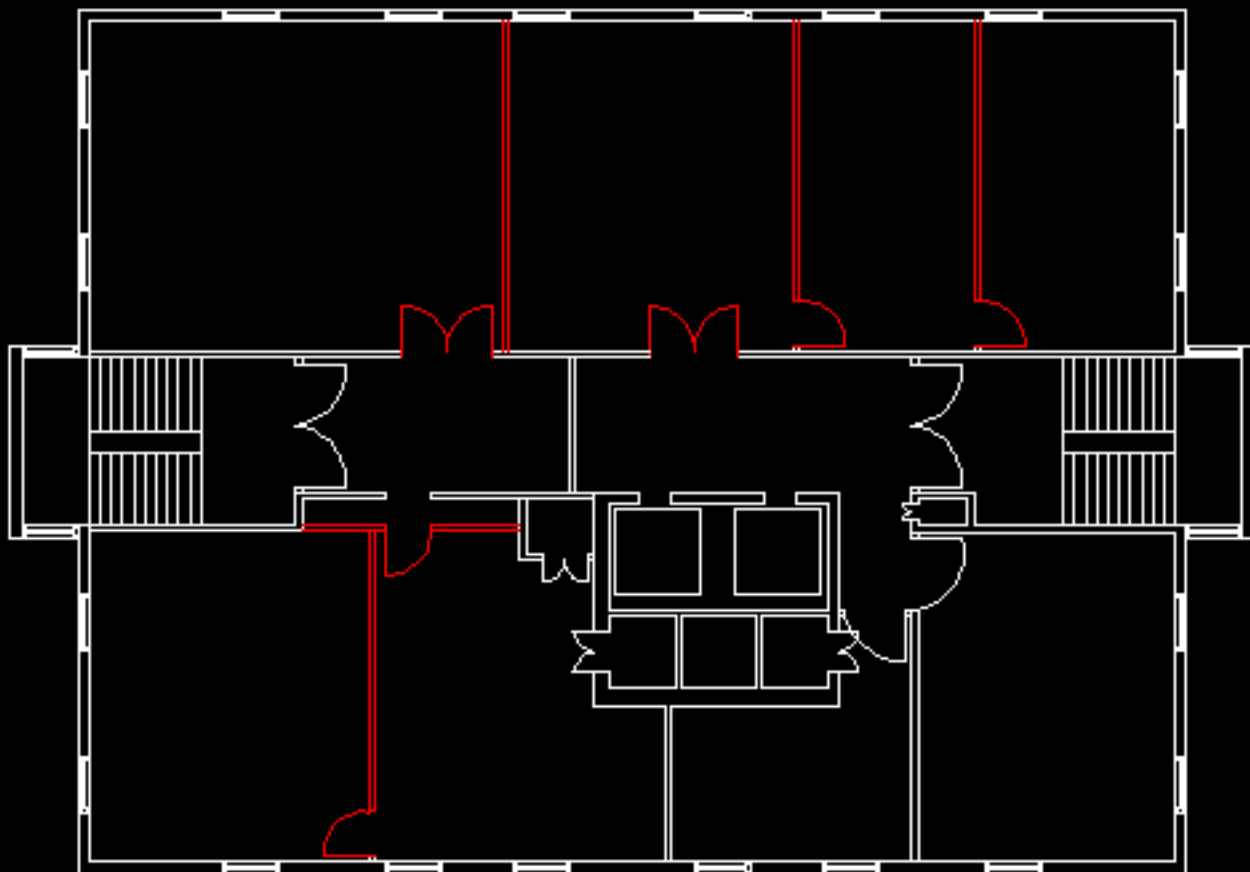

Fifth floor

Fifth floor Detail information

- All walls are either 200mm thick
- Door openings are 800mm x 1900mm (note including frame at 100mm)
- Windows openings are 1000mm x 1500mm (including frames)

Name: Solomon Kamanu

Scale: 1:50

Assignment: 2