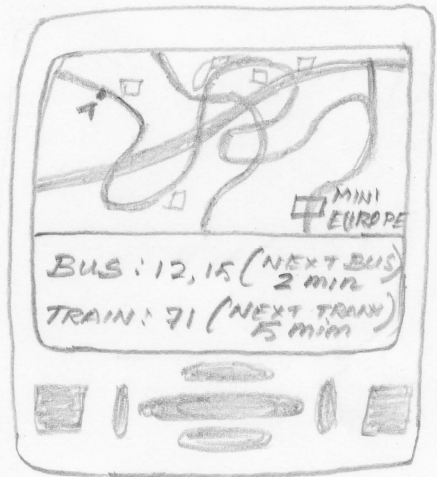

# Uncle John On the way to Mimi Europe @ Brussels

①

@ Brussels  
City Center

②

③ **PDA** ⇒ Text to Speech

"Mr. John, Mimi Europe is 9 miles from where you are now. You can take bus 12, 15 or underground train 71 to reach Mimi Europe. Entry fee is 6 Euro for you & weather today is excellent"

④ **PDA** ⇒ Display

⑤ Bus ticket Purchase

Onboard the bus  
Uncle John, use NFC/RFID based mobile payment to purchase ticket

⑥ City Information Access

**PDA** gives information about the buildings on the way and their importance.