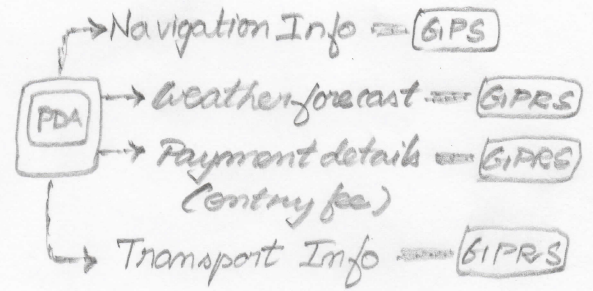

# Uncle John On the way to Mimi Europe @ Brussels

①

@ Brussels  
City Center

②

③ **PDA** ⇒ Text to Speech

"Mr. John, Mimi Europe is 9 miles from where you are now. You can take bus 12, 15 or underground train 71 to reach Mimi Europe. Entry fee is 6 Euro for you & weather today is excellent"

④ **PDA** ⇒ Display

⑤ Bus ticket Purchase

Onboard the bus  
Uncle John, use NFC/RFID based mobile payment to purchase ticket

⑥ City Information Access

**PDA** gives information about the buildings on the way and their importance.