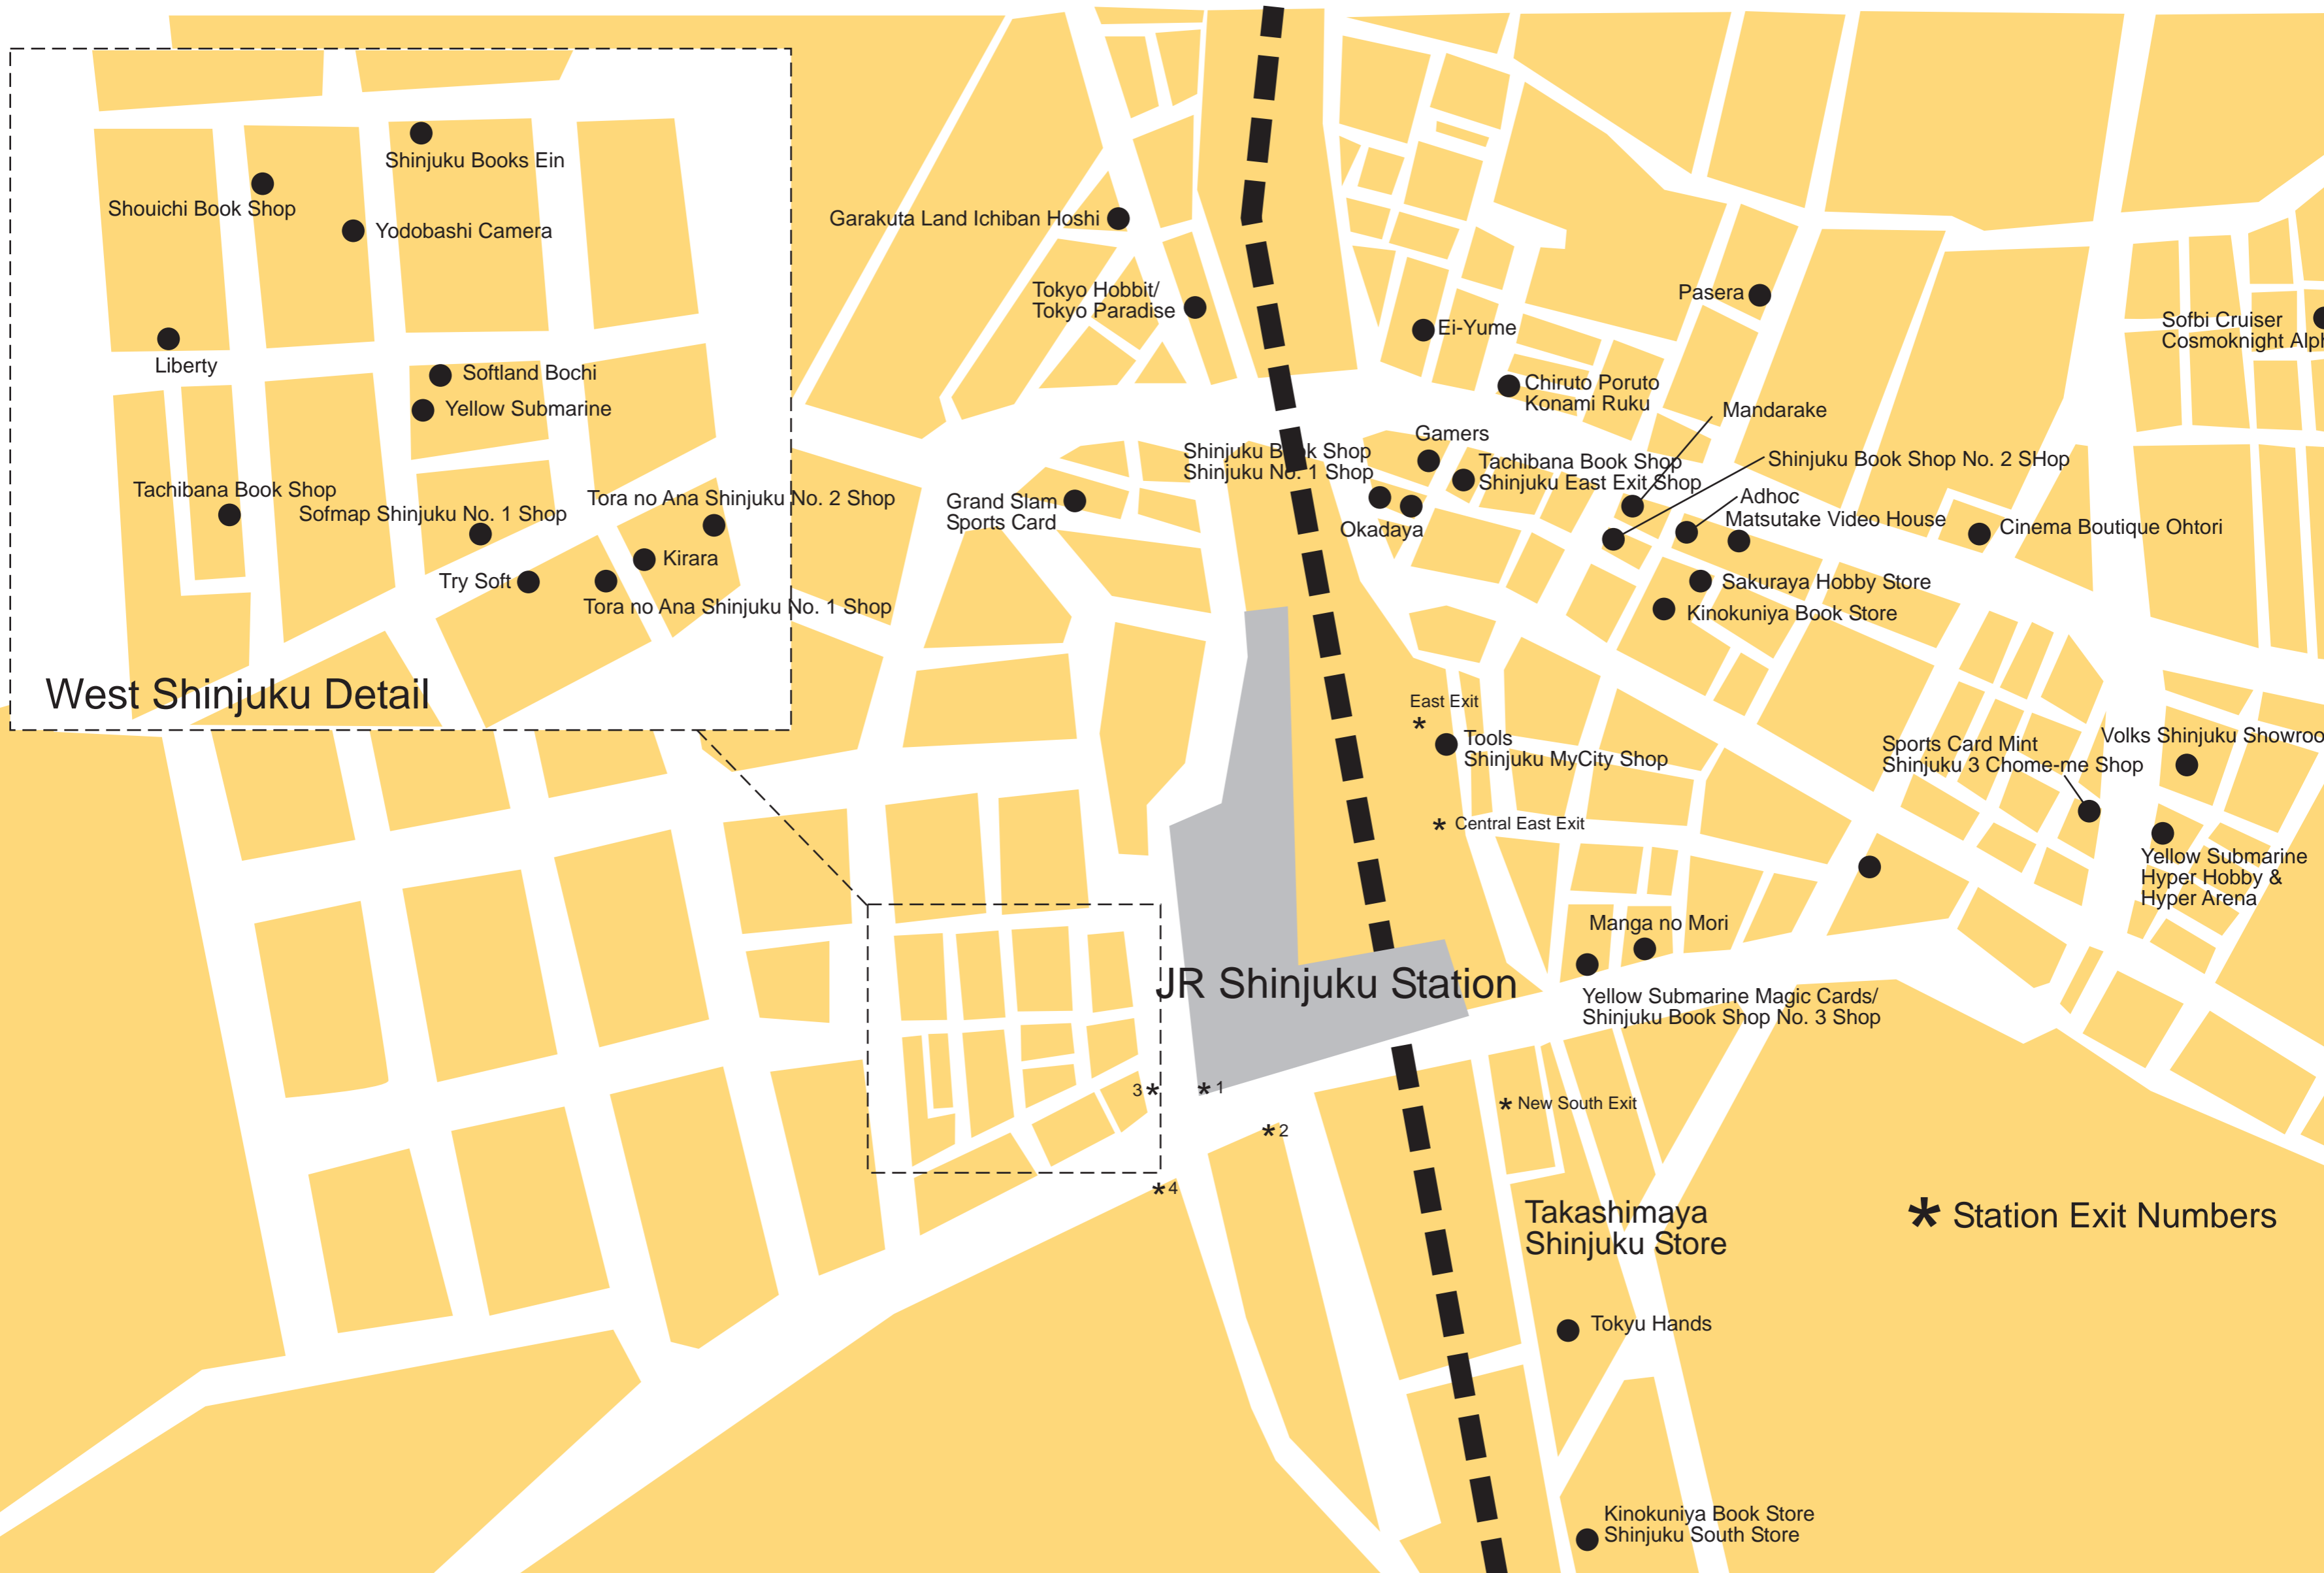

# Shinjuku

© Chan 2002

West Shinjuku Detail

JR Shinjuku Station

\* Station Exit Numbers

Shouichi Book Shop

Shinjuku Books Ein

Yodobashi Camera

Garakuta Land Ichiban Hoshi

Tokyo Hobbit/  
Tokyo Paradise

Ei-Yume

Pasera

Sofbi Cruiser  
Cosmoknight Alpha

Liberty

Softland Bochi

Yellow Submarine

Tachibana Book Shop

Sofmap Shinjuku No. 1 Shop

Tora no Ana Shinjuku No. 2 Shop

Grand Slam  
Sports Card

Shinjuku Book Shop  
Shinjuku No. 1 Shop

Gamers

Tachibana Book Shop  
Shinjuku East Exit Shop

Mandarake

Shinjuku Book Shop No. 2 SShop

Tachibana Book Shop

Sofmap Shinjuku No. 1 Shop

Try Soft

Tora no Ana Shinjuku No. 1 Shop

Kirara

Okadaya

Adhoc