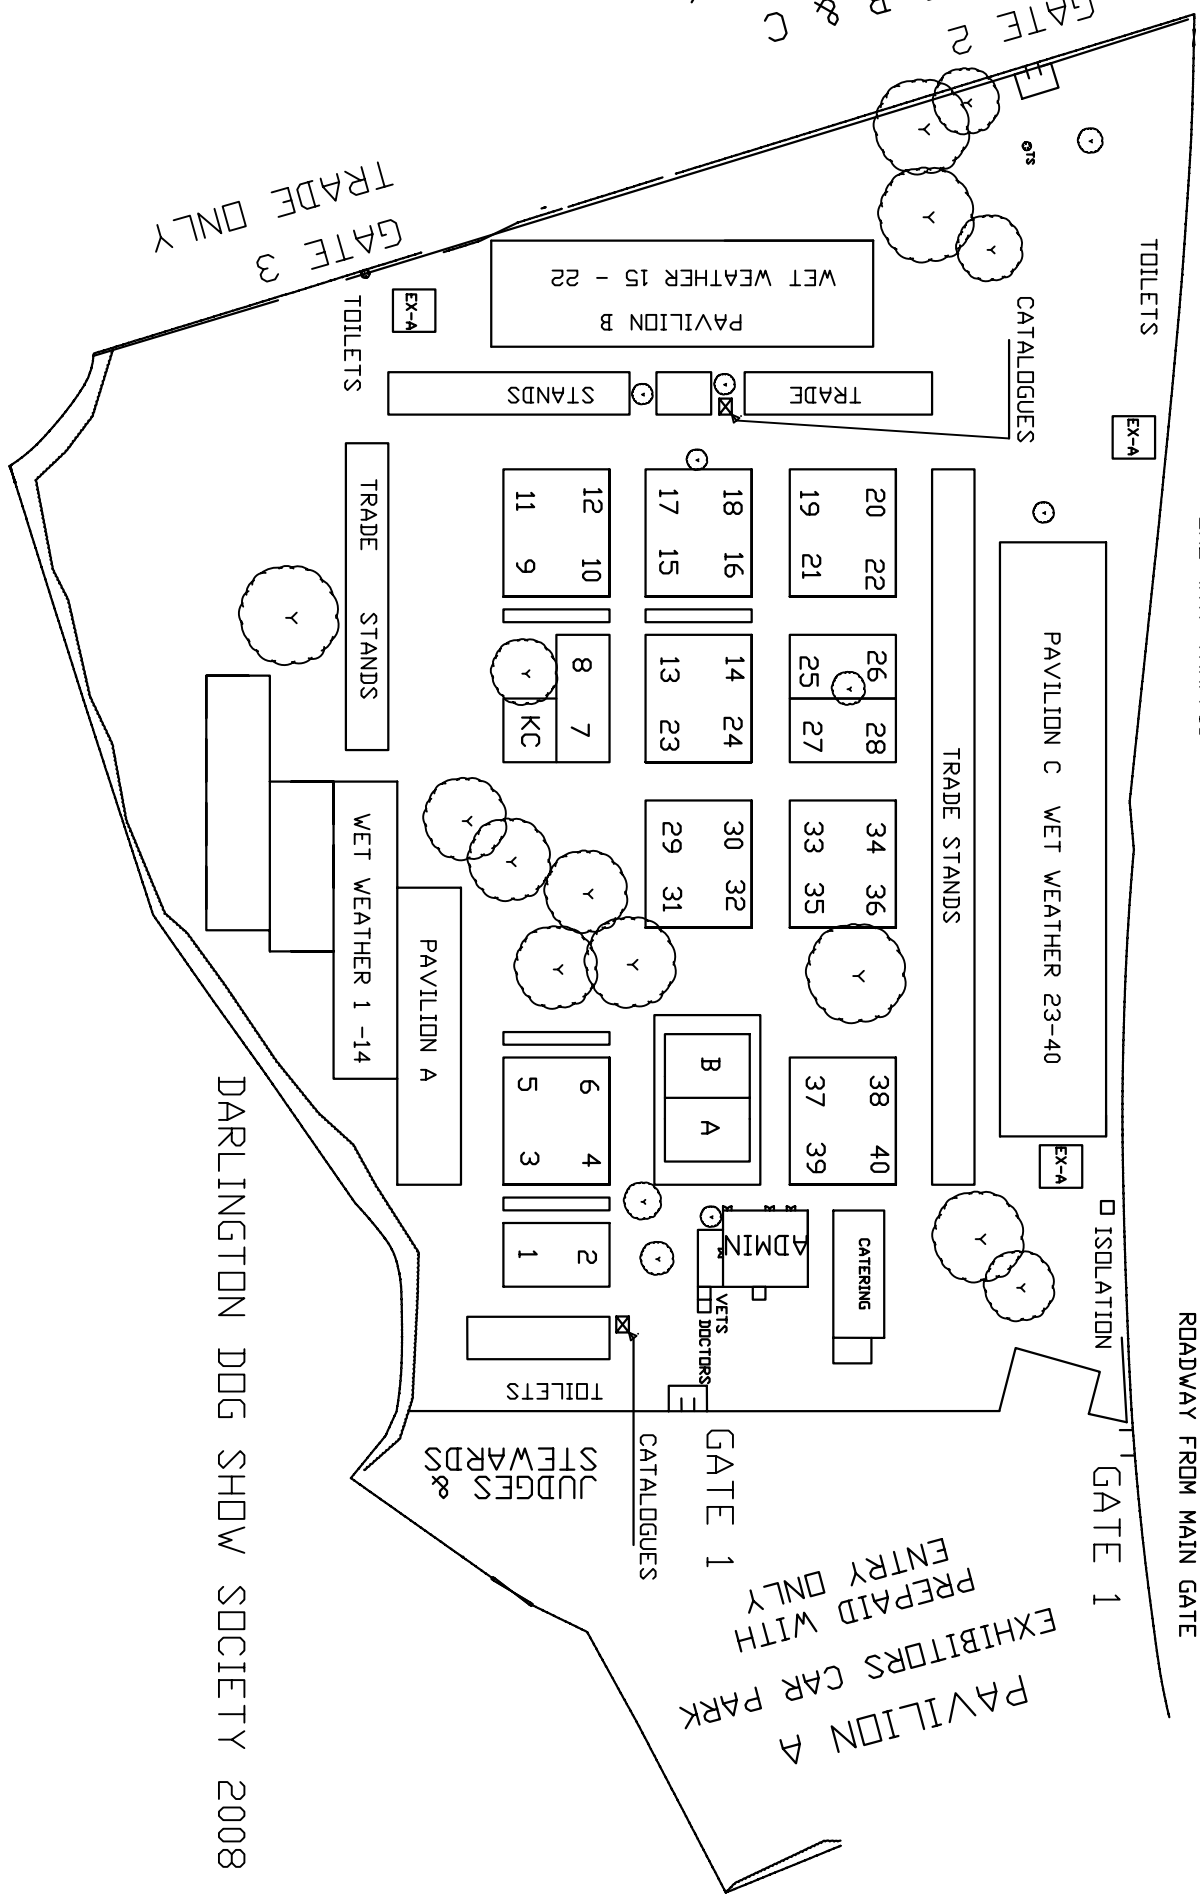

PAVILIONS B & C  
EXHIBITORS CAR PARK  
PREPAID WITH ENTRY

EXIT

GATE 3  
TRADE ONLY

ONE WAY TRAFFIC

ROADWAY FROM MAIN GATE

PAVILION A  
EXHIBITORS CAR PARK  
PREPAID WITH  
ENTRY ONLY

GATE 1

DARLINGTON DOG SHOW SOCIETY 2008

JUDGES &  
STEWARDS

GATE 1

CATALOGUES

TOILETS

CATERING

ADMIN  
VETS  
DOCTORS

ISOLATION

EX-A

PAVILION C WET WEATHER 23-40

TRADE STANDS

20 22  
19 21

26 28  
25 27

34 36  
33 35

38 40  
37 39

18 16  
17 15

14 13  
24 23

TRADE

TRADE STANDS

WET WEATHER 1 - 14

PAVILION A

TOILETS

EX-A

CATALOGUES

TRADE STANDS