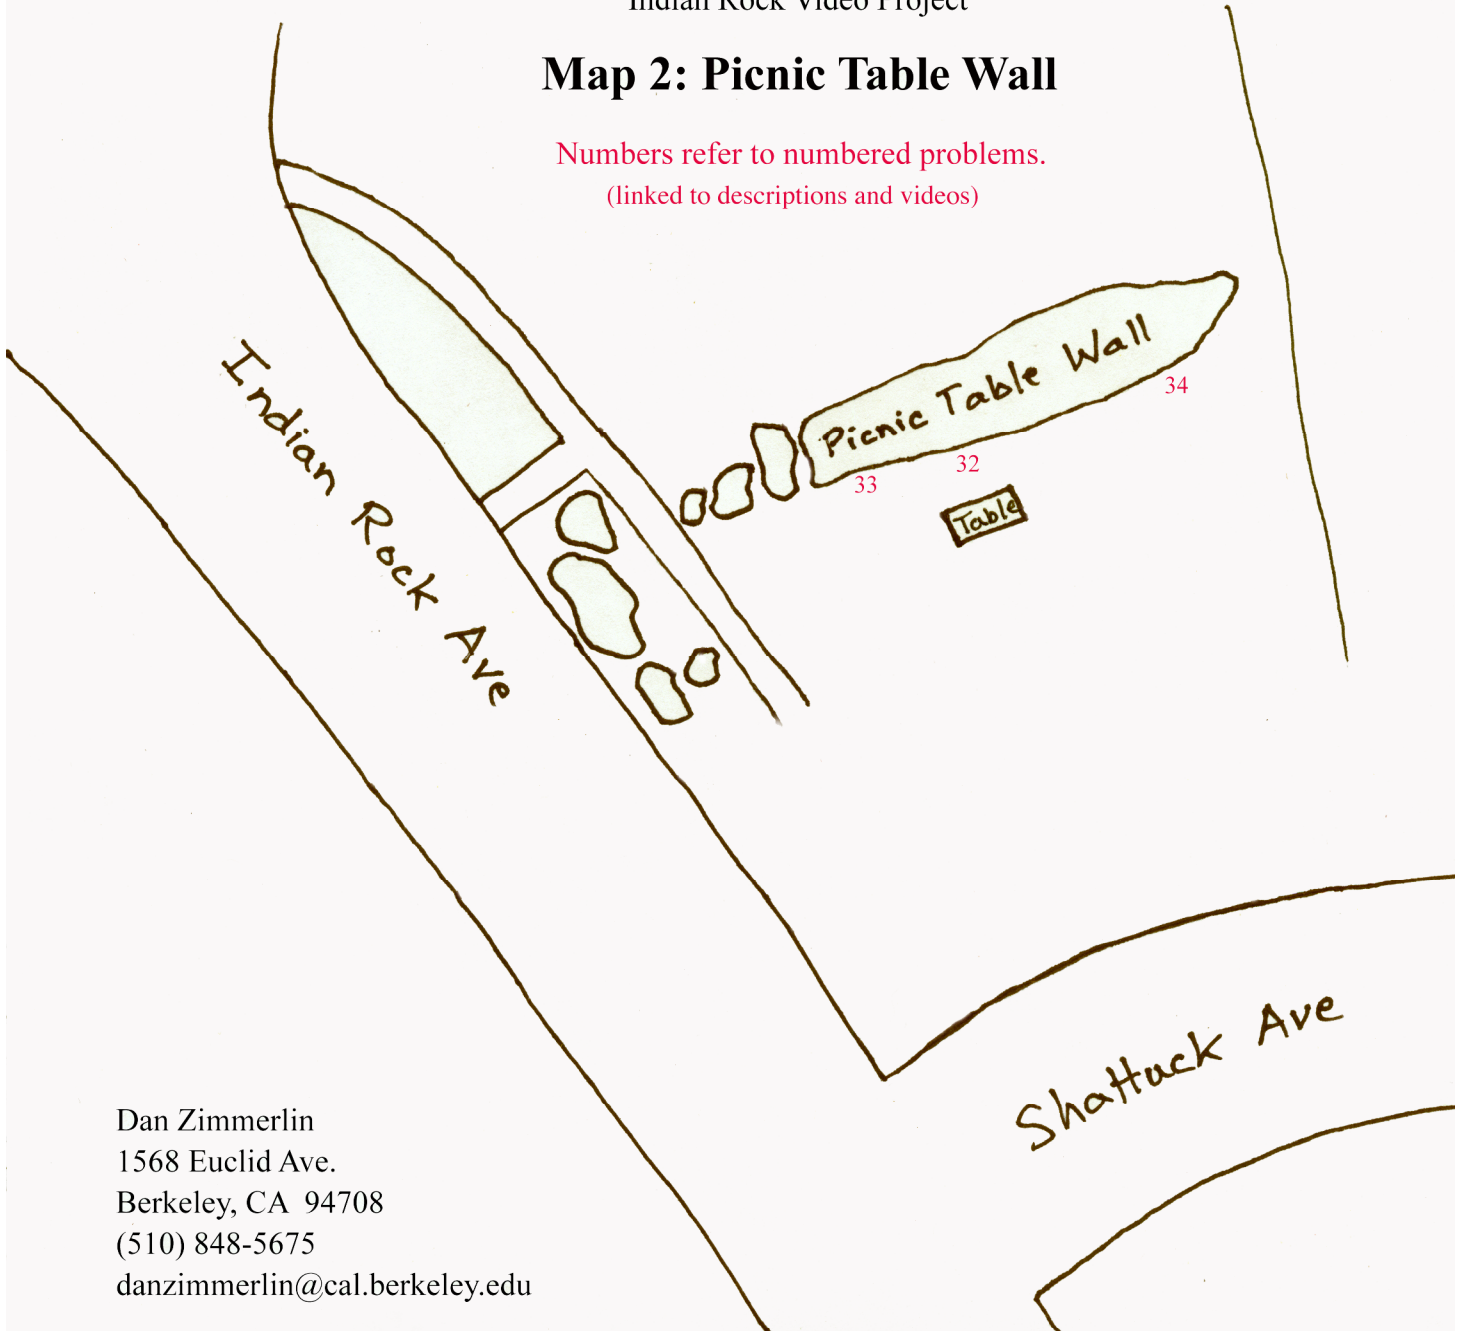

Indian Rock Video Project

Map 2: Picnic Table Wall

Numbers refer to numbered problems.
(linked to descriptions and videos)

Dan Zimmerlin
1568 Euclid Ave.
Berkeley, CA 94708
(510) 848-5675
danzimmerlin@cal.berkeley.edu