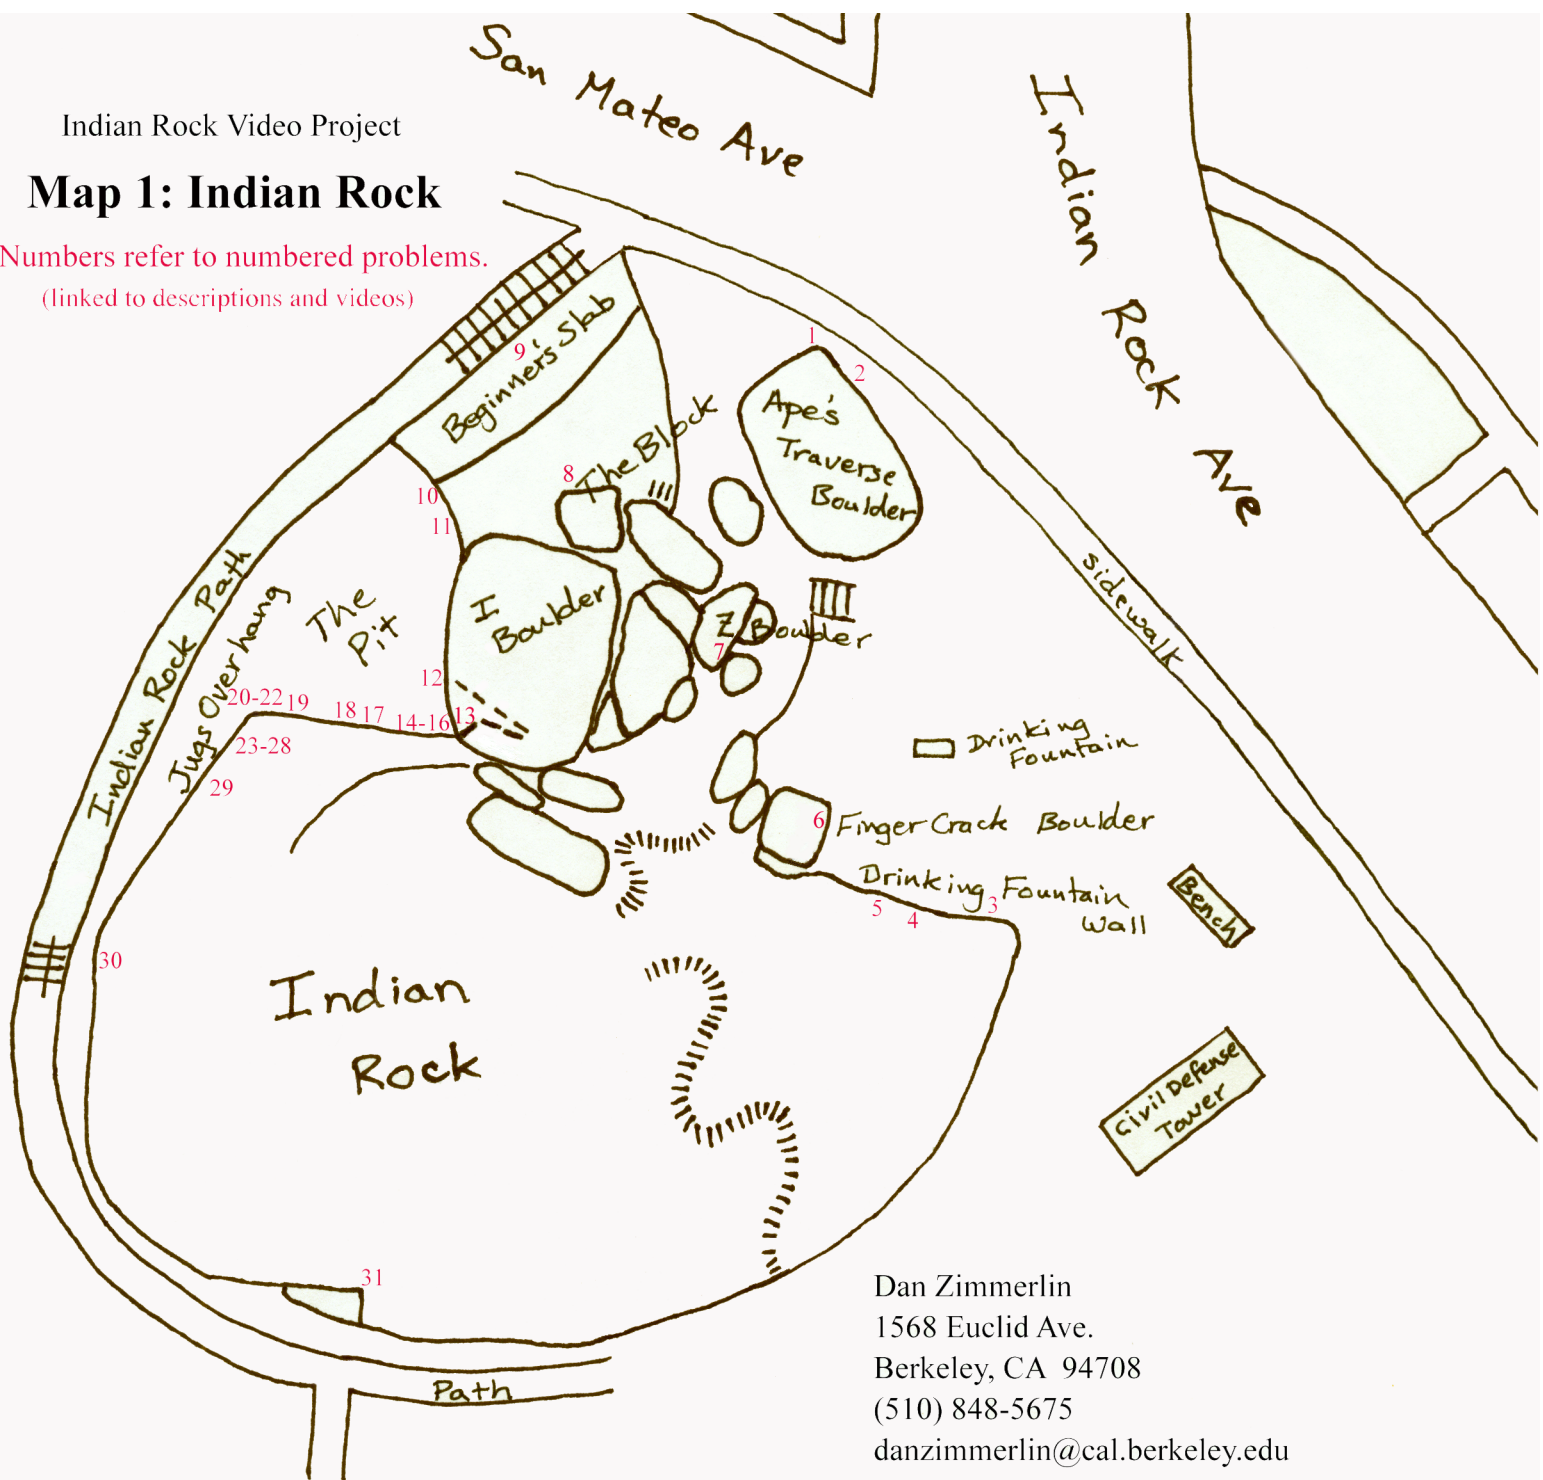

Indian Rock Video Project

Map 1: Indian Rock

Numbers refer to numbered problems.
(linked to descriptions and videos)

Dan Zimmerlin
1568 Euclid Ave.
Berkeley, CA 94708
(510) 848-5675
danzimmerlin@cal.berkeley.edu