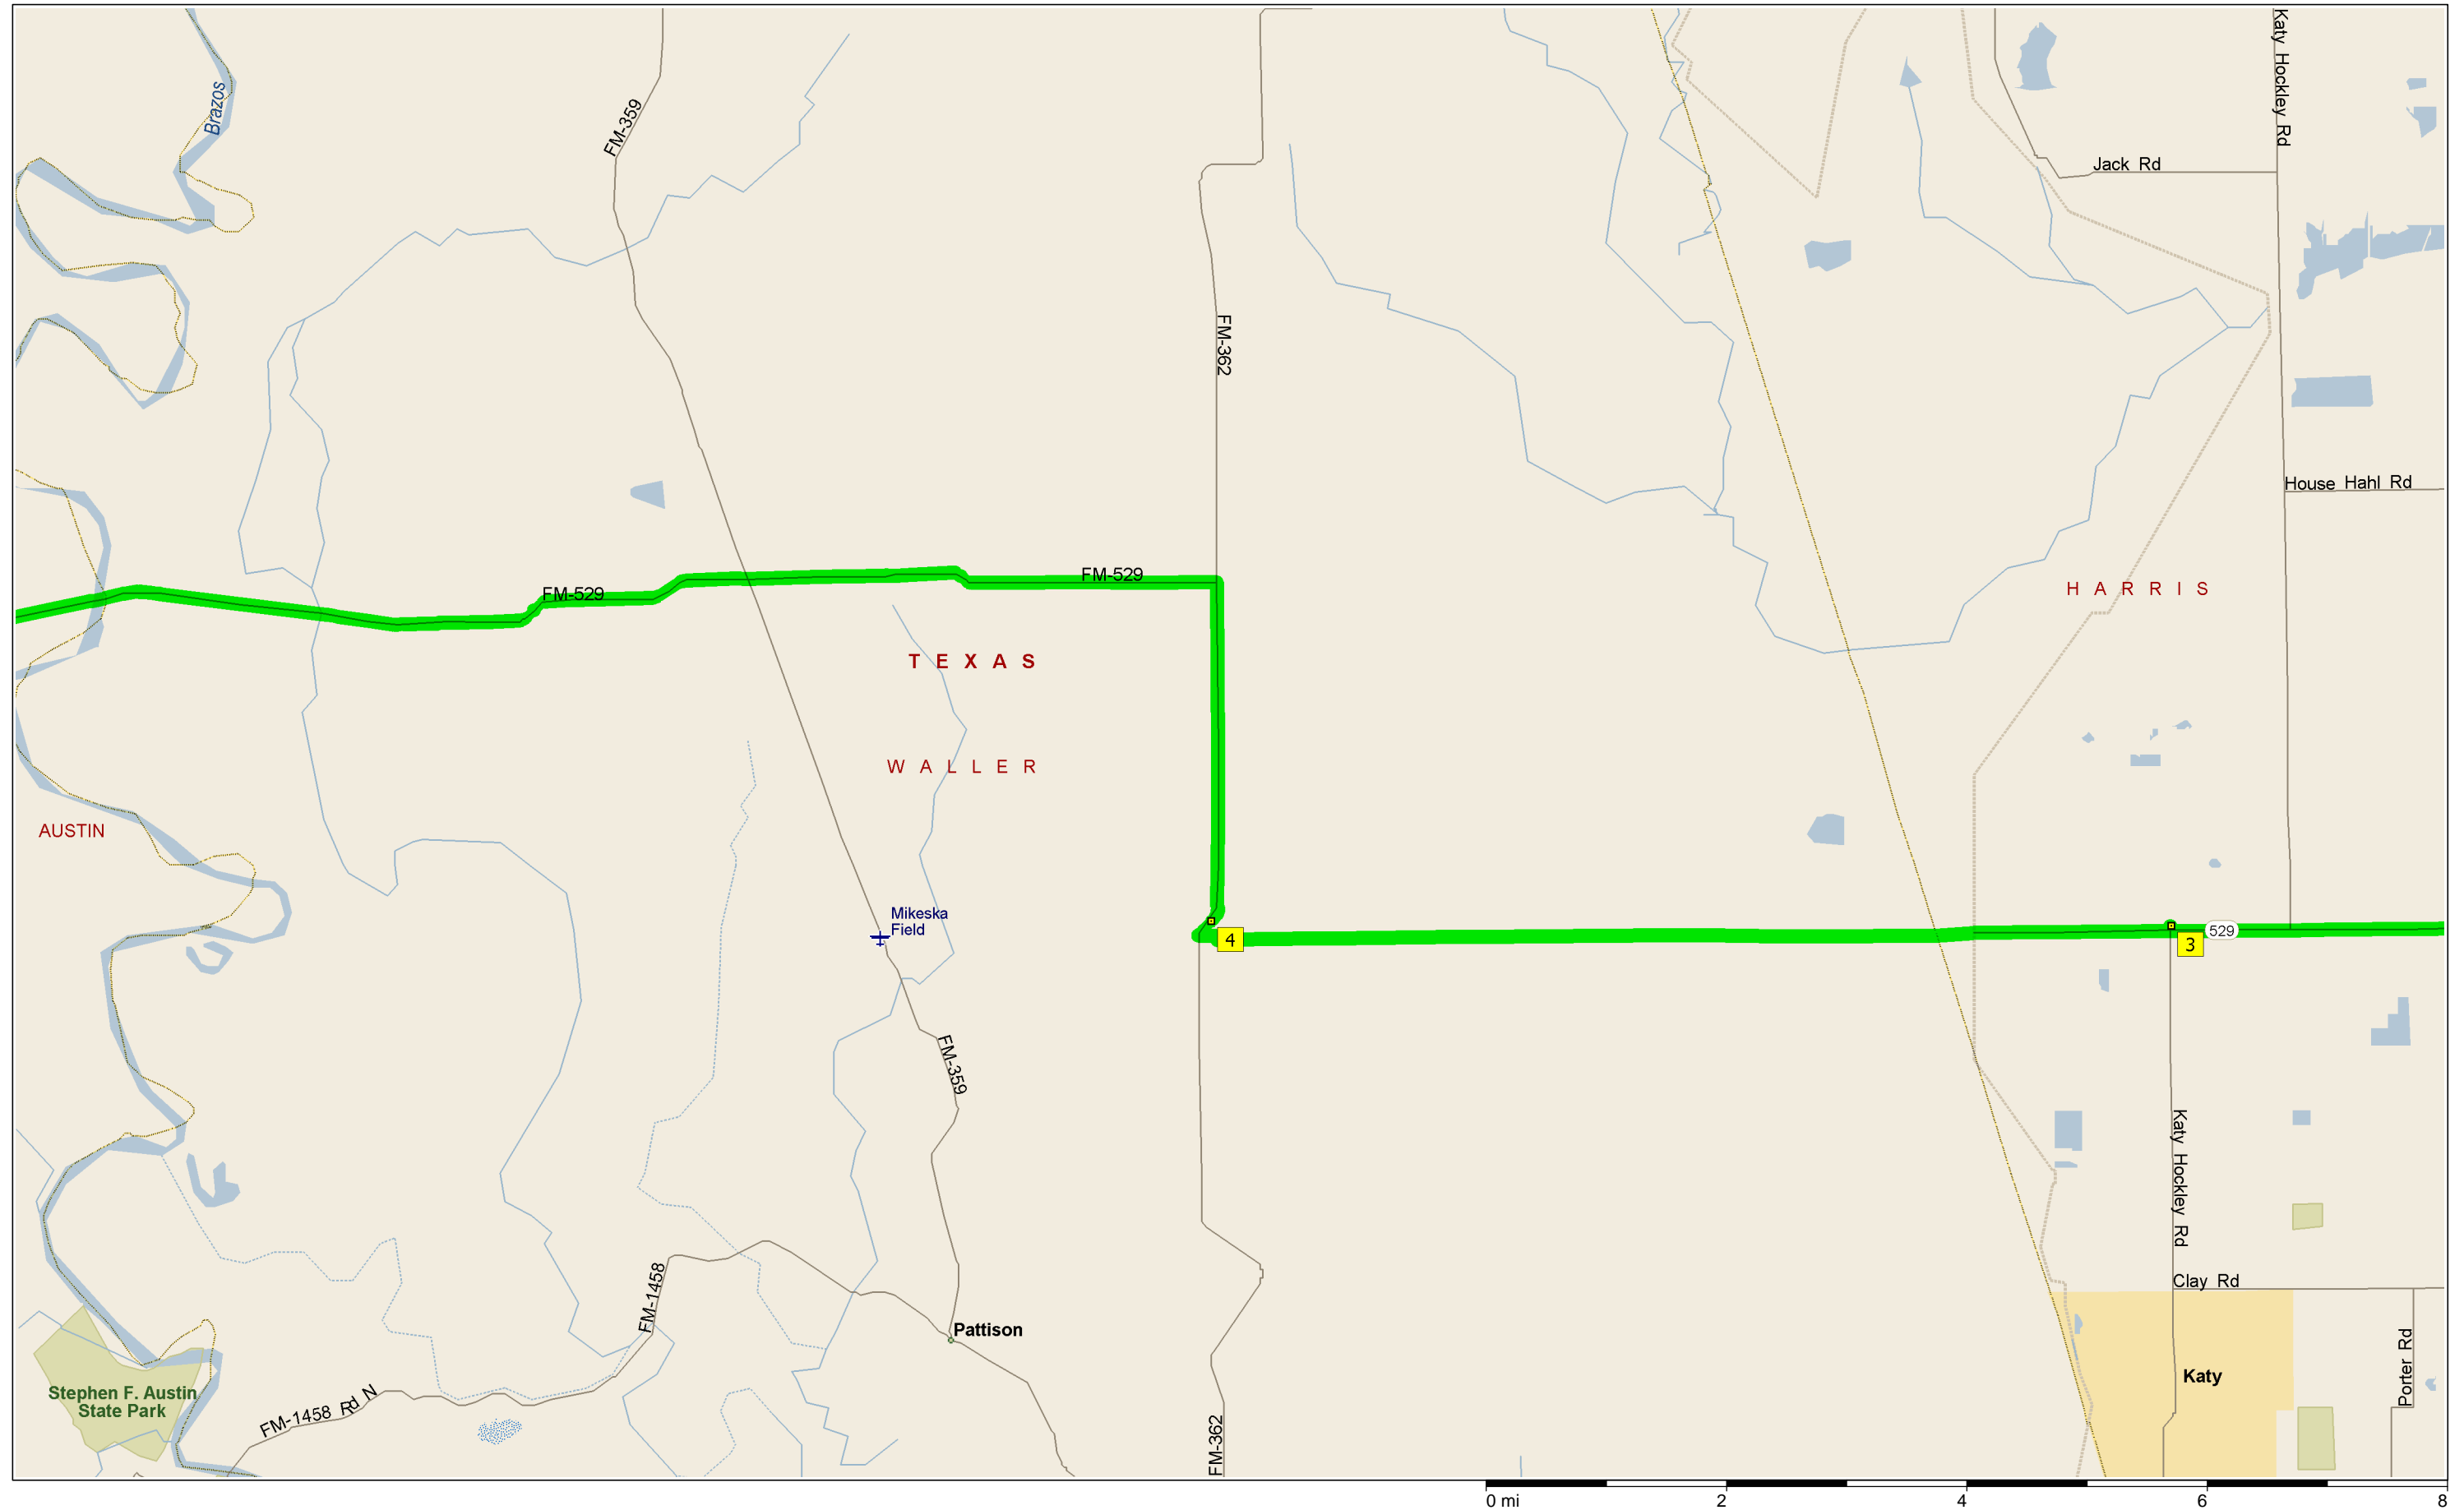

Camp Brosig WDYB Large Overview

Camp Brosig WDYB Rondevous Point 4:30pm Friday

Camp Brosig WDYB Part 1

Camp Brosig WDYB Part 2

Camp Brosig WDYB Part 3

Camp Brosig WDYB Zoom to Burleigh near Brazos River