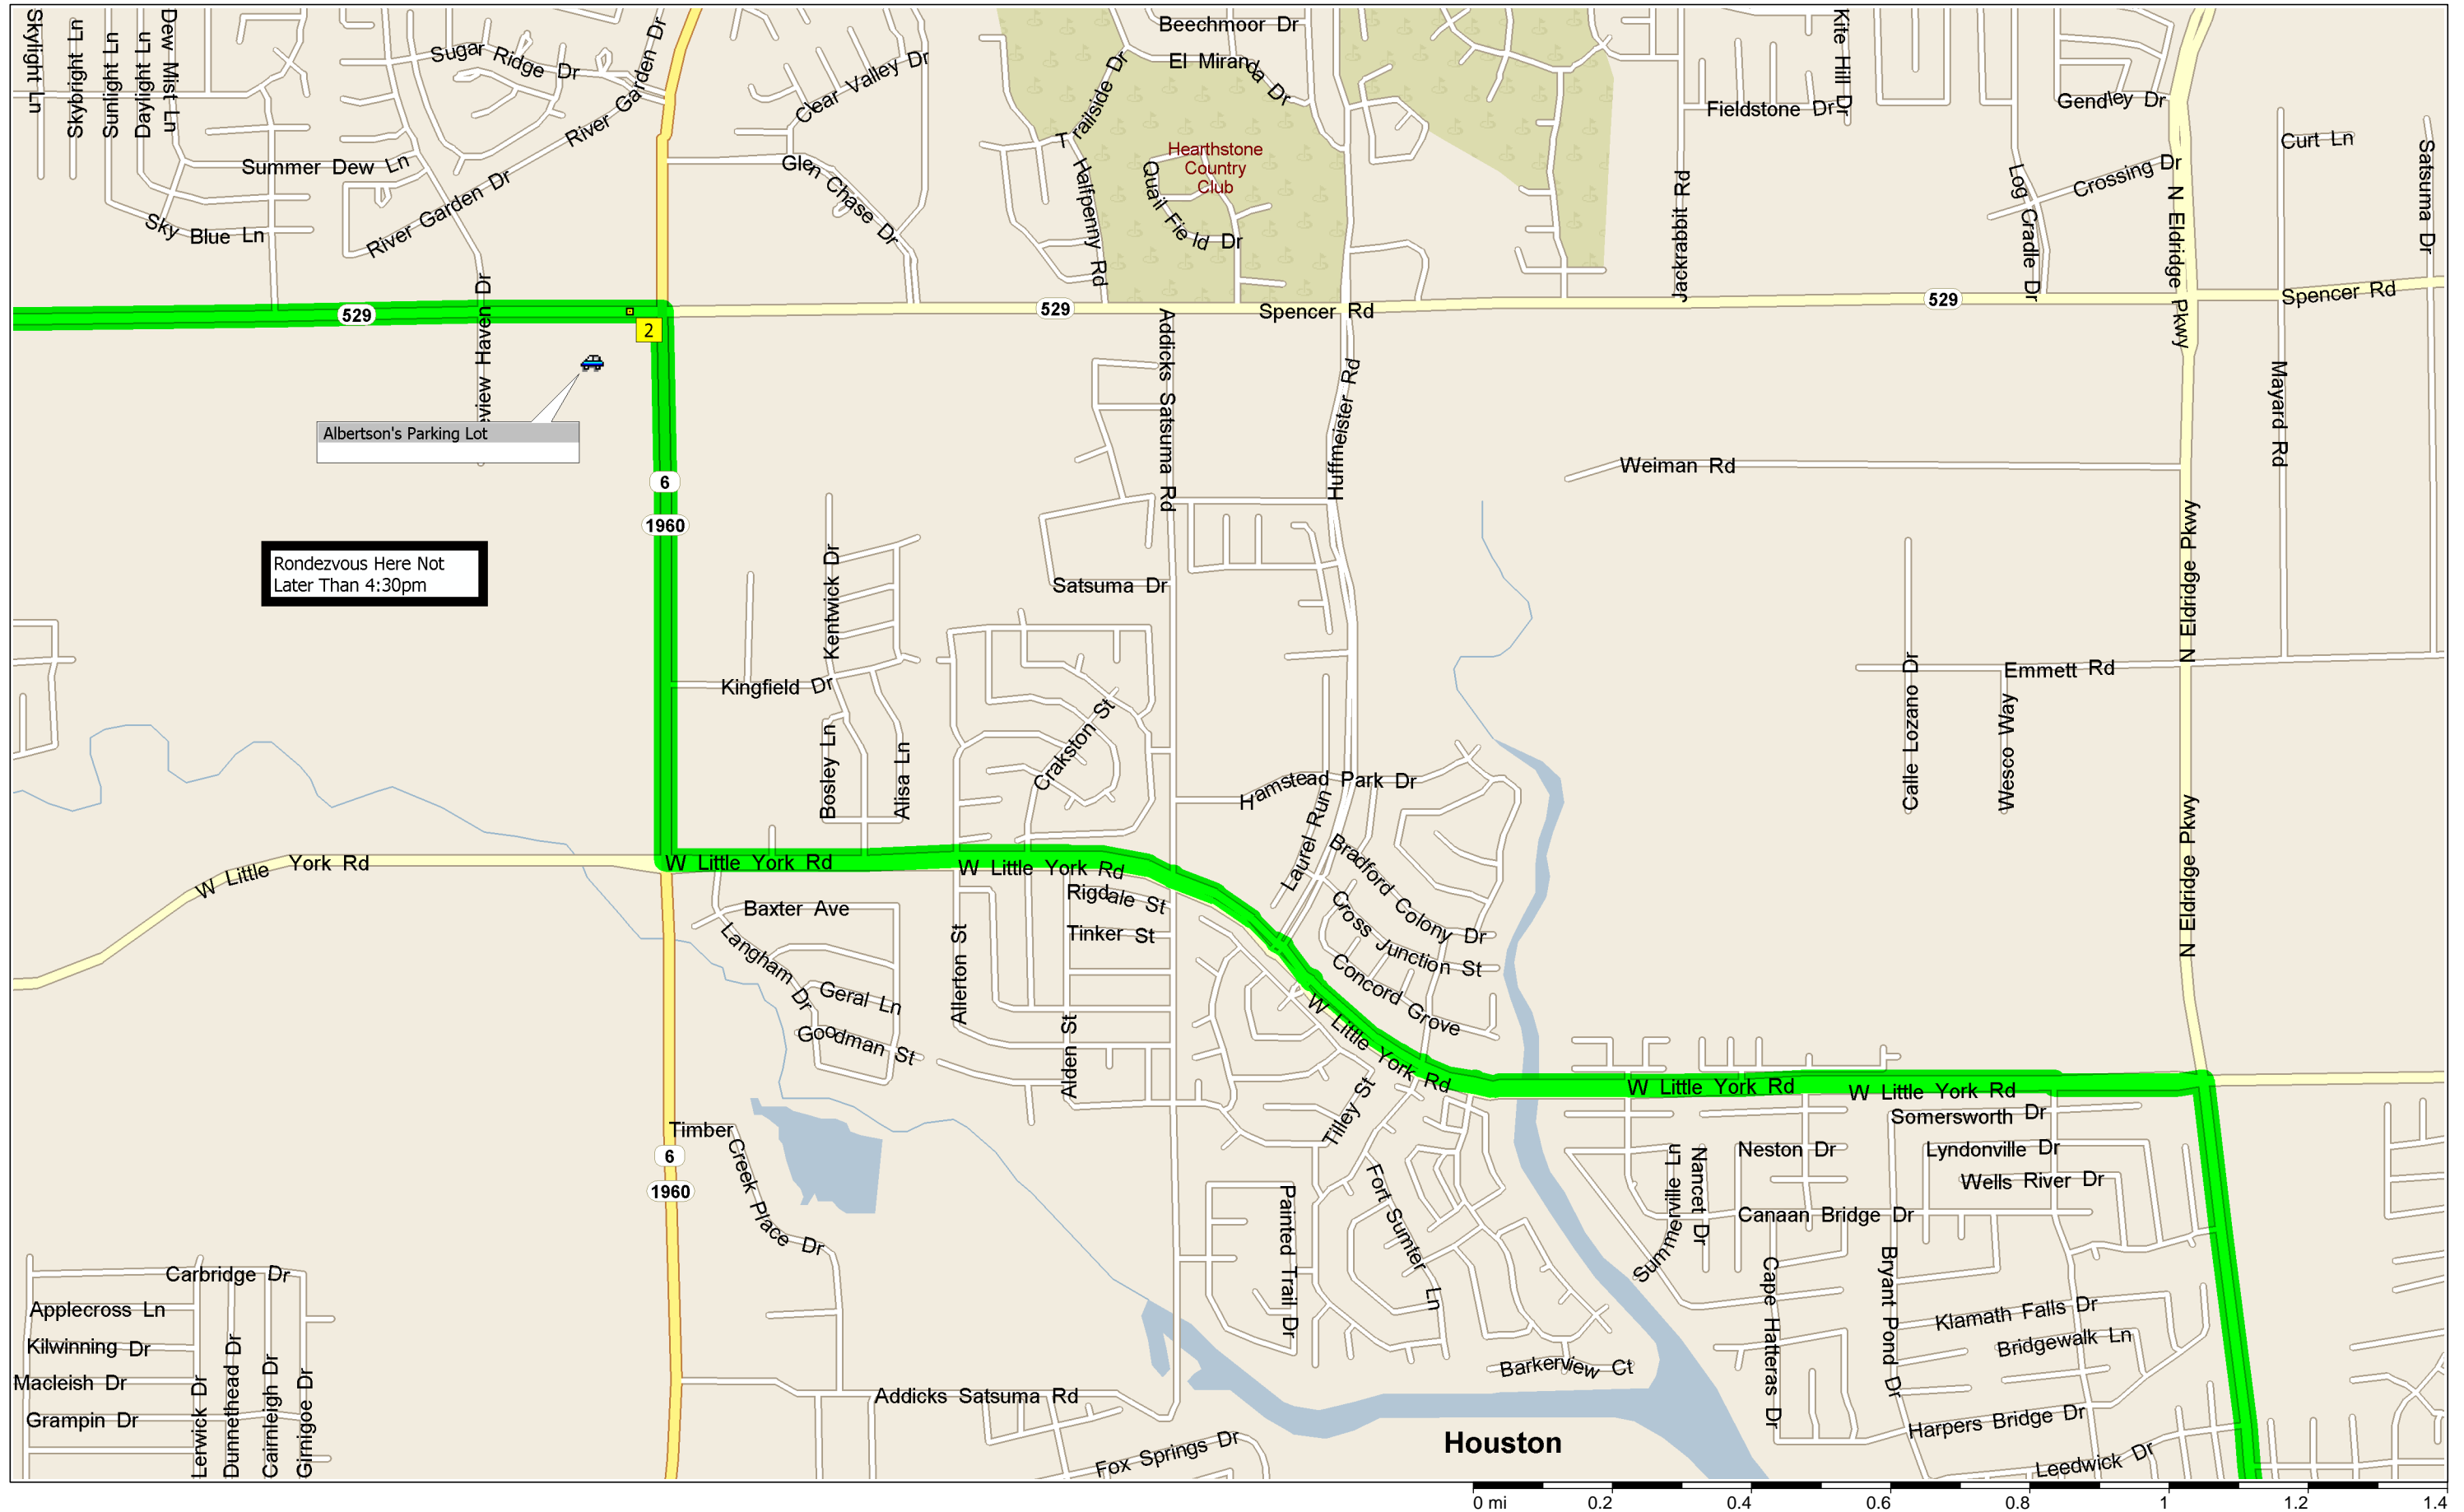

Camp Brosig WDYB Large Overview

Camp Brosig WDYB Rondevous Point 4:30pm Friday

Camp Brosig WDYB Part 1

Camp Brosig WDYB Part 2

Camp Brosig WDYB Part 3

Camp Brosig WDYB Zoom to Burleigh near Brazos River