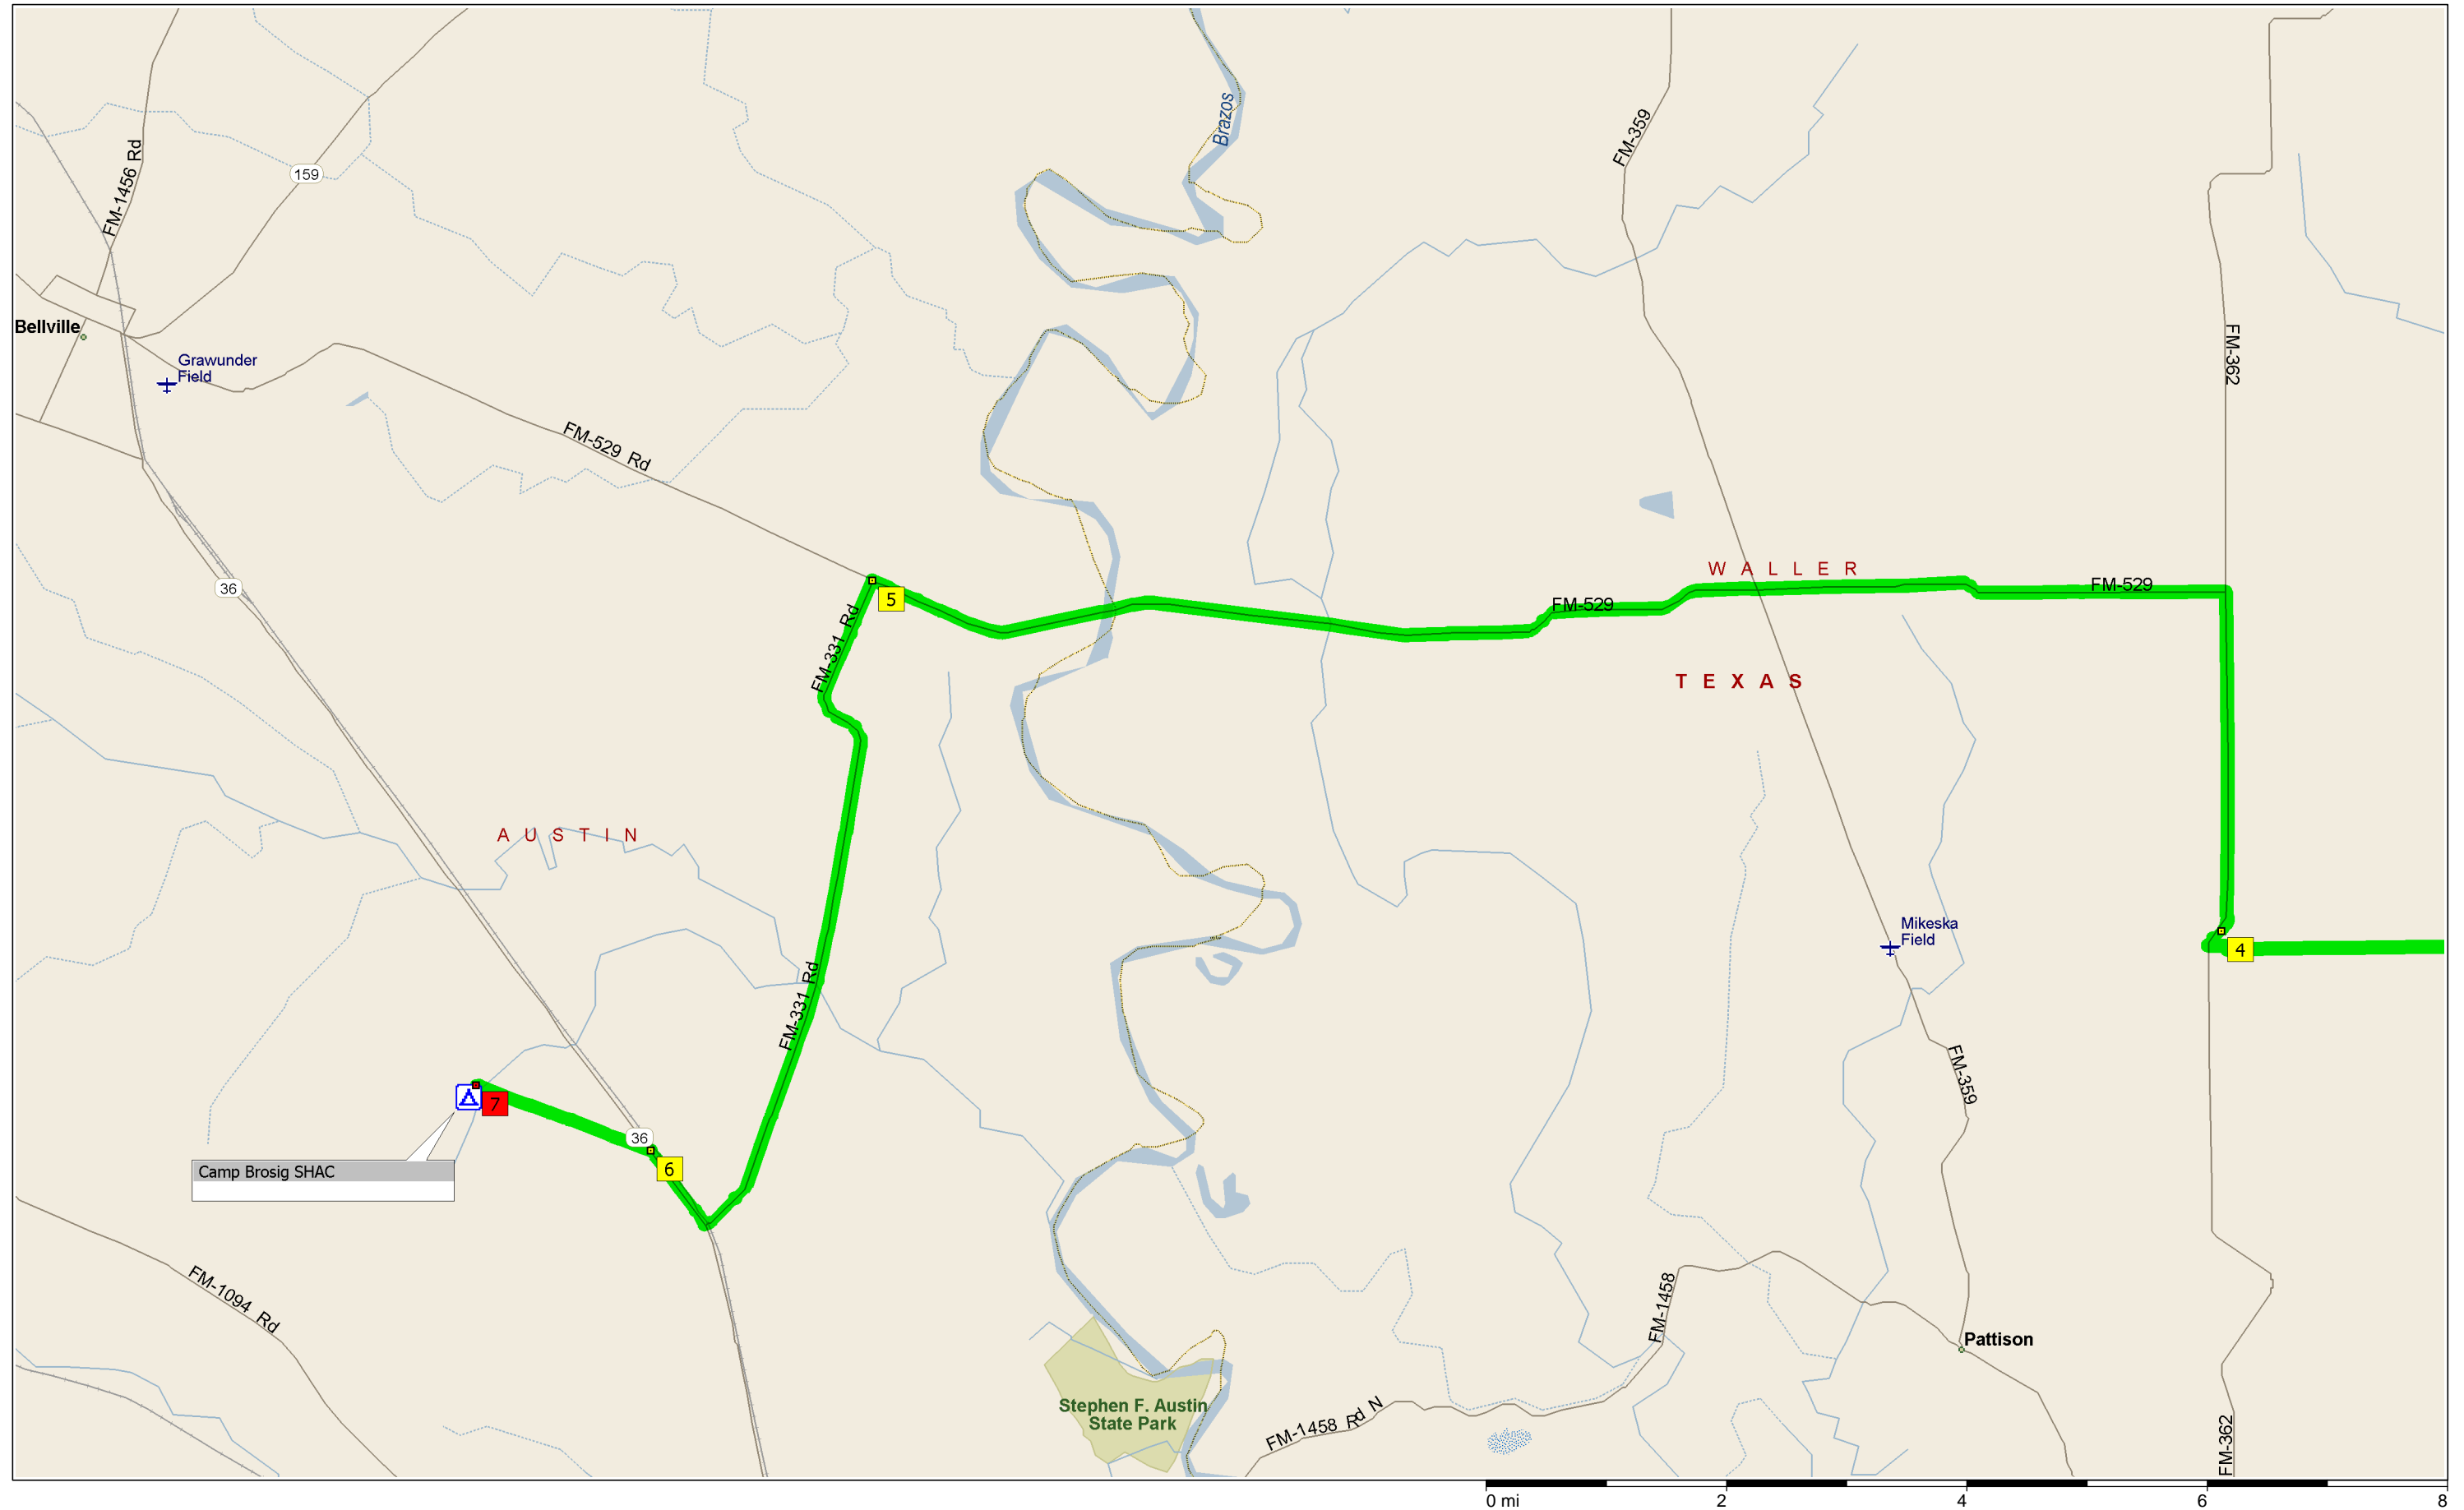

Camp Brosig WDYB Large Overview

Camp Brosig WDYB Rondevous Point 4:30pm Friday

Camp Brosig WDYB Part 1

Camp Brosig WDYB Part 2

Camp Brosig WDYB Part 3

Camp Brosig WDYB Zoom to Burleigh near Brazos River