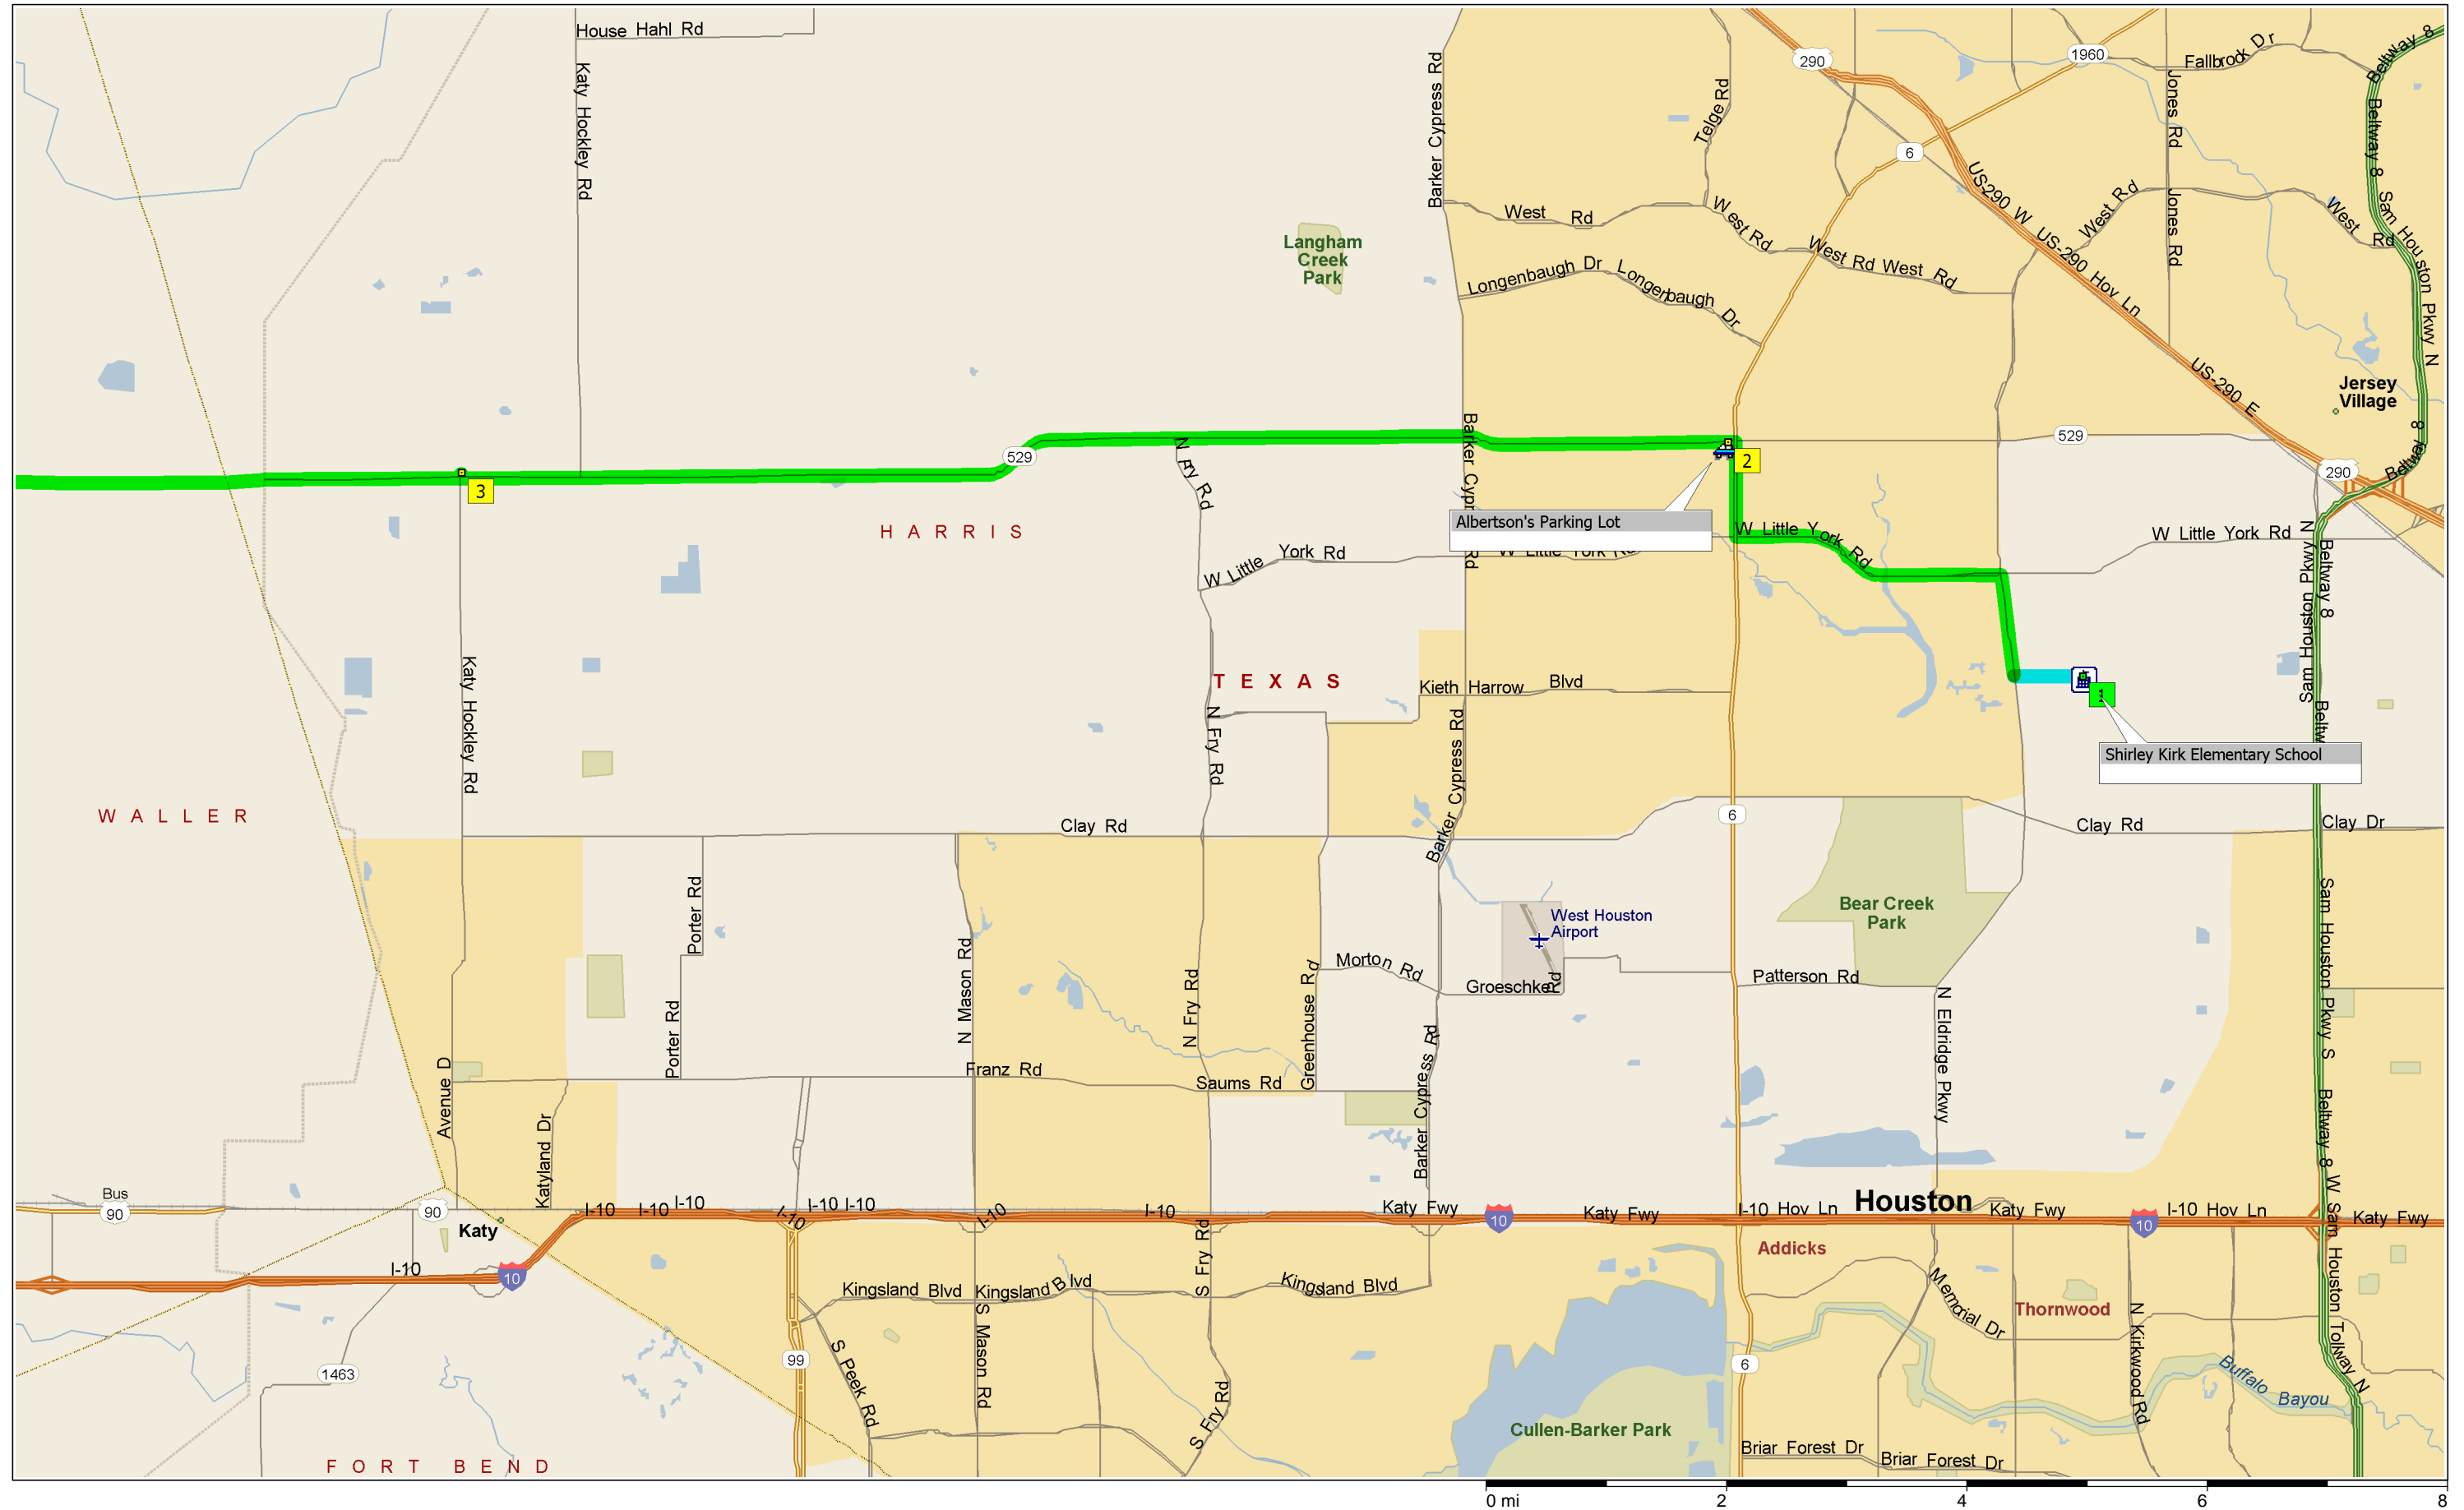

Camp Brosig WDYB Large Overview

Camp Brosig WDYB Rondevous Point 4:30pm Friday

Camp Brosig WDYB Part 1

Camp Brosig WDYB Part 2

Camp Brosig WDYB Part 3

Camp Brosig WDYB Zoom to Burleigh near Brazos River