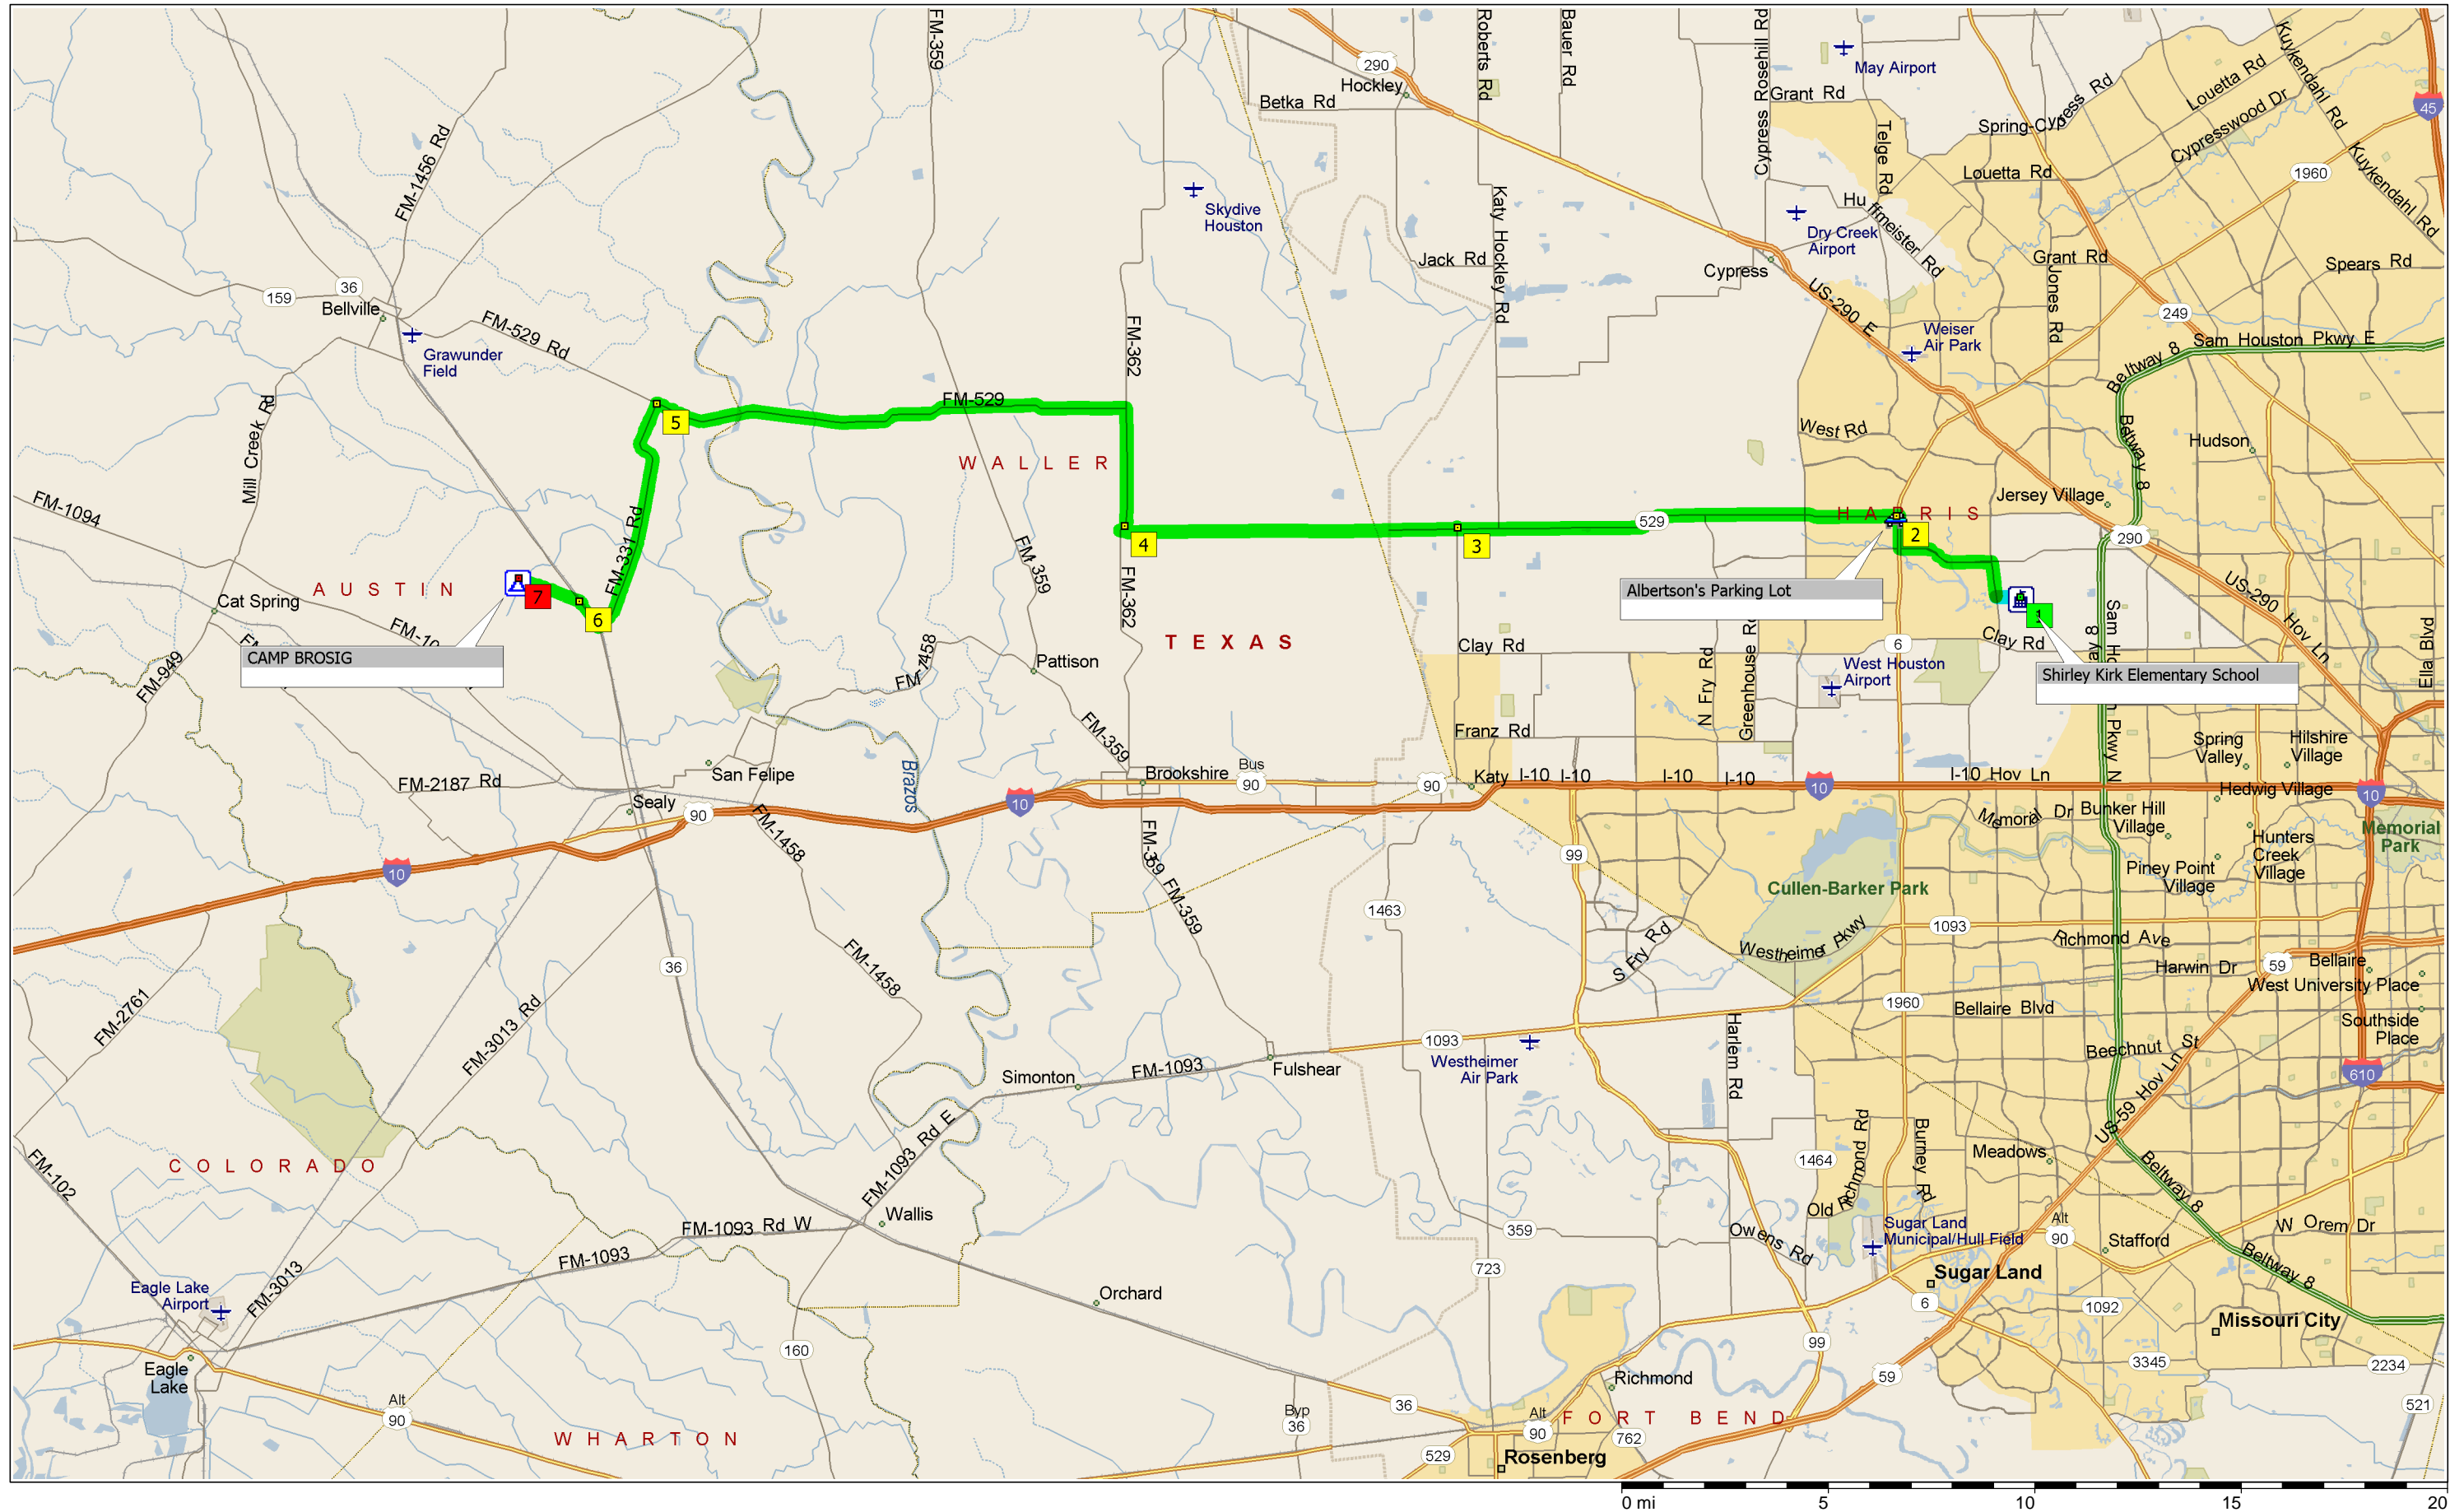

Camp Brosig WDYB Large Overview

Camp Brosig WDYB Rondevous Point 4:30pm Friday

Camp Brosig WDYB Part 1

Camp Brosig WDYB Part 2

Camp Brosig WDYB Part 3

Camp Brosig WDYB Zoom to Burleigh near Brazos River