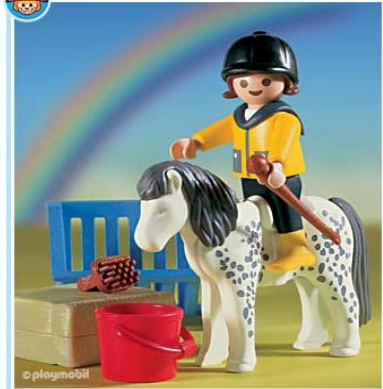

Arts and Crafts

Lite Brite - 01

Paddle Boat - 02

Hama Beads - 03

Play-Doh Duffle - 04

Play-Doh Pumper - 05

Hama Beads - 06

Music Box - 07

Rainbow Crystals - 21

Hoppity Ball - 22

TOYS ☀ TOYS ☀ TOYS ☀ TOYS ☀ TOYS ☀ TOYS ☀ TOYS ☀ TOYS ☀ TOYS

TOYS ☀ TOYS ☀ TOYS ☀ TOYS ☀ TOYS ☀ TOYS ☀ TOYS ☀ TOYS ☀ TOYS

Playmobil

Playmobil Horse set-23

Playmobil seal-pool - 24

TOYS ☀ TOYS ☀ TOYS ☀ TOYS ☀ TOYS ☀ TOYS ☀ TOYS ☀ TOYS ☀ TOYS

Thomas

Percy and Pull-back Thomas-25

Thomas - 26

Break-down-27