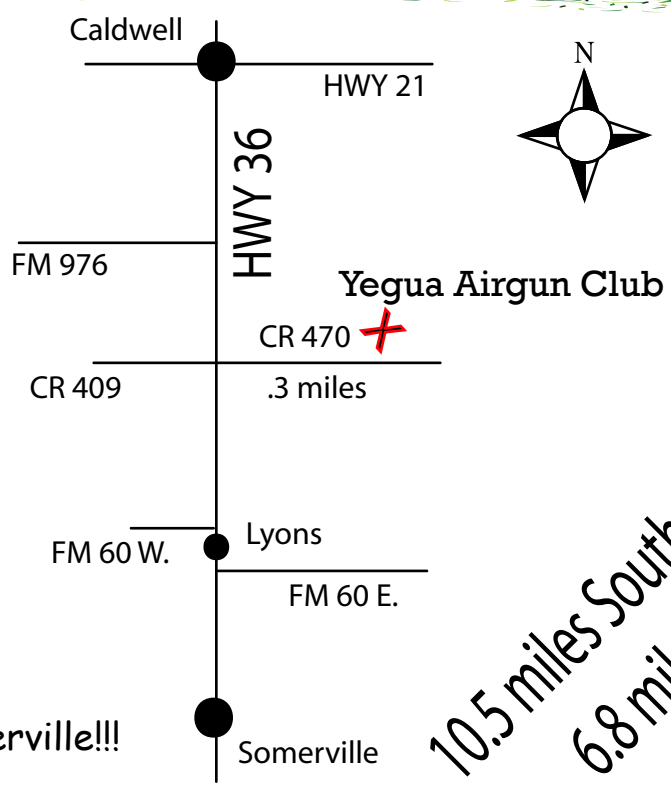

Scott York Mob  
979-255-8324

Super 8 Motel - 979/596-3884  
Somerville Motel - 979/596-1000

And for you GEO Nerds:  
30 25.208 N  
96 36.359 W

FYI - Do not speed in Somerville!!!

10.5 miles South of HWY 21 in Caldwell  
6.8 miles North of Somerville