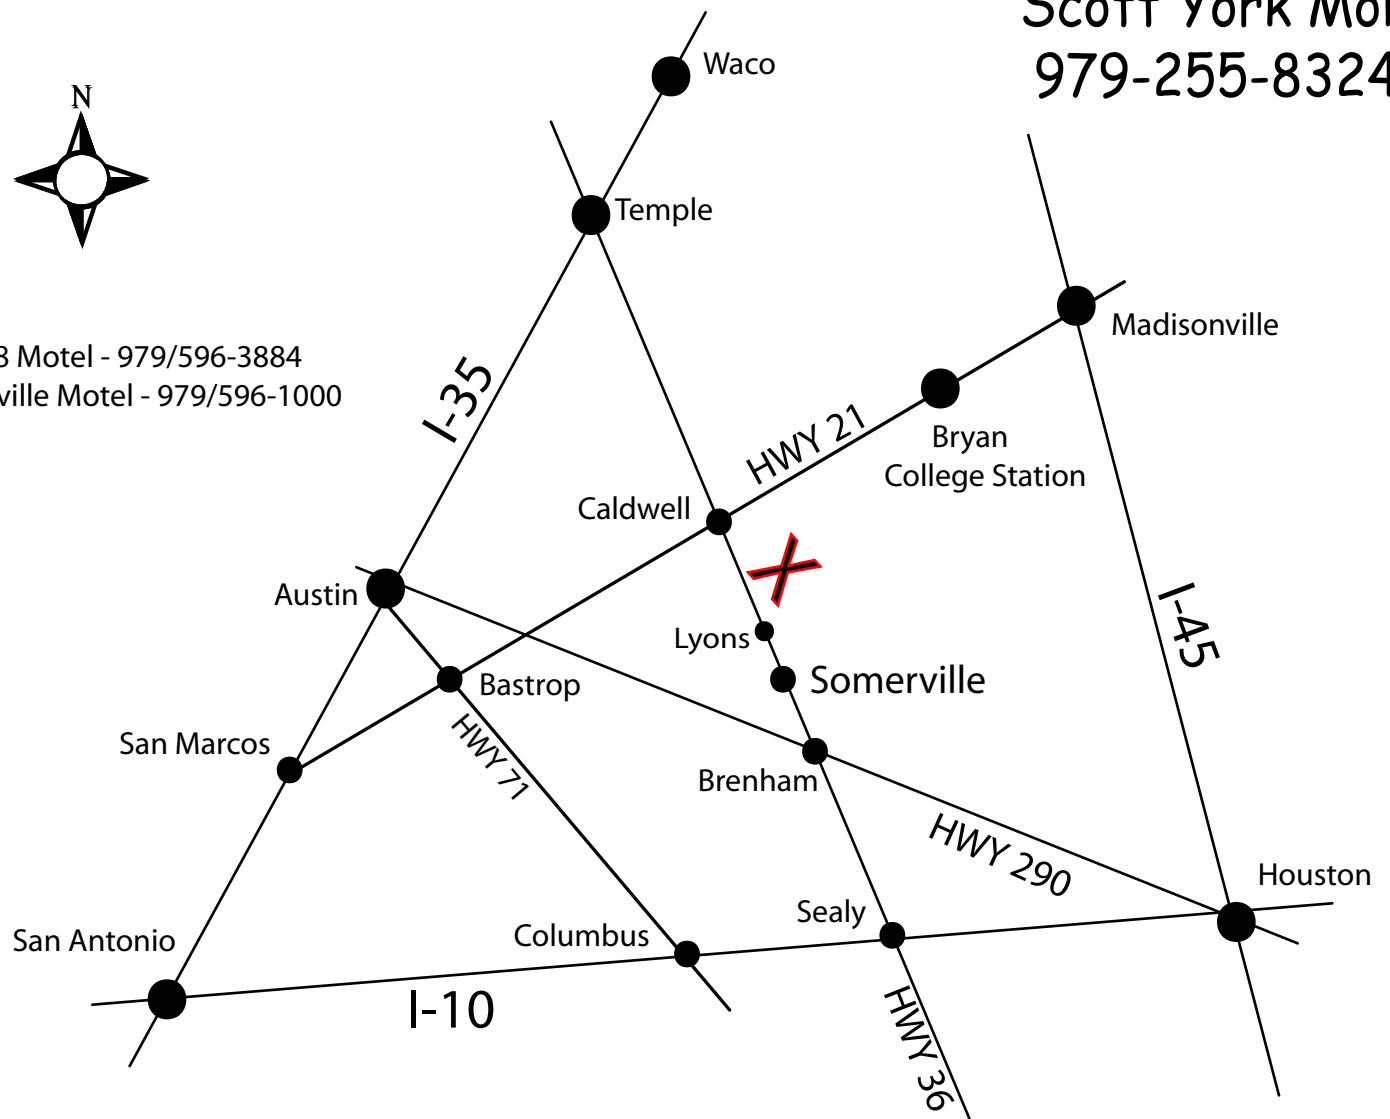

Scott York Mob  
979-255-8324

Super 8 Motel - 979/596-3884  
Somerville Motel - 979/596-1000

And for you GEO Nerds:  
30 25.208 N  
96 36.359 W

FYI - Do not speed in Somerville!!!

10.5 miles South of HWY 21 in Caldwell  
6.8 miles North of Somerville