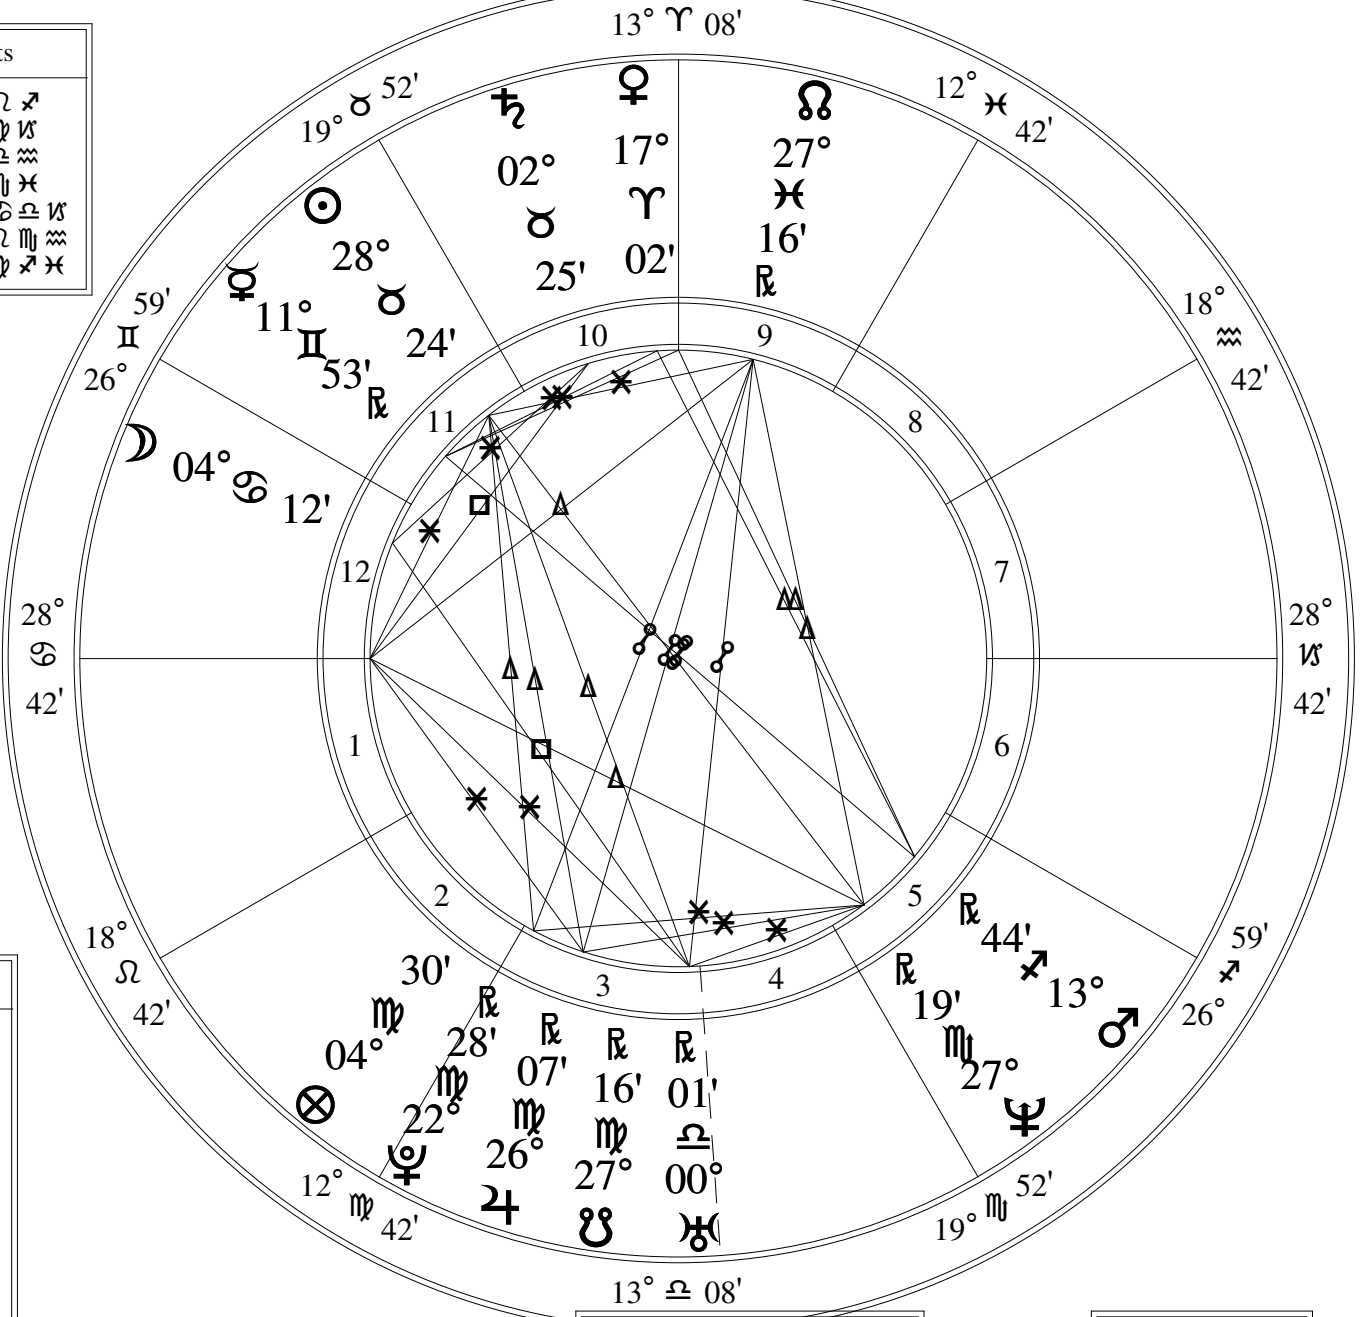

Audra J Krug
 Pompton Planes, NJ
 Time Zone: 5 hours West

May 19, 1969
 40N47'48" 74W28'50"
 Tropical Placidus

9:58 AM
 Daylight Savings Time
 Geocentric

NATAL CHART

Elements	
Fire	♂ ♀ ♁
Earth	♄ ♃ ♁ ♀
Air	♊ ♈ ♁ ♀
Water	♋ ♌ ♁ ♀
Cardinal	♈ ♋ ♁ ♀
Fixed	♌ ♍ ♁ ♀
Mutable	♊ ♋ ♁ ♀

Zodiac Signs	
♈	Aries
♉	Taurus
♊	Gemini
♋	Cancer
♌	Leo
♍	Virgo
♎	Libra
♏	Scorpio
♐	Sagittarius
♑	Capricorn
♒	Aquarius
♓	Pisces

Planet	Sign	House
Sun	Taurus	11th
Moon	Cancer	12th
Mercury	Gemini	11th
Venus	Aries	10th
Mars	Sagittarius	5th
Jupiter	Virgo	3rd
Saturn	Taurus	10th
Uranus	Libra	3rd
Neptune	Scorpio	5th
Pluto	Virgo	3rd
North Node	Pisces	9th
Ascendant	Cancer	1st
Midheaven	Aries	10th

Planet Symbols	
☉	Sun
☾	Moon
☿	Mercury
♀	Venus
♂	Mars
♃	Jupiter
♄	Saturn
♅	Uranus
♆	Neptune
♇	Pluto
♁	North Node
♈	Ascendant
♈	Midheaven

Aspect	Planets	Sun/Moon	Orb	Orb
♄	Conjunction	0°00'	6°00'	6°00'
♁	Opposition	180°00'	6°00'	6°00'
♁	Square	90°00'	6°00'	6°00'
♁	Trine	120°00'	6°00'	6°00'
♁	Sextile	60°00'	6°00'	6°00'
♁	Semi-Sextile	30°00'	2°00'	2°00'
♁	Quincunx	150°00'	2°00'	2°00'
♁	SemiSquare	45°00'	2°00'	2°00'
♁	Sesquiquadrate	135°00'	2°00'	2°00'