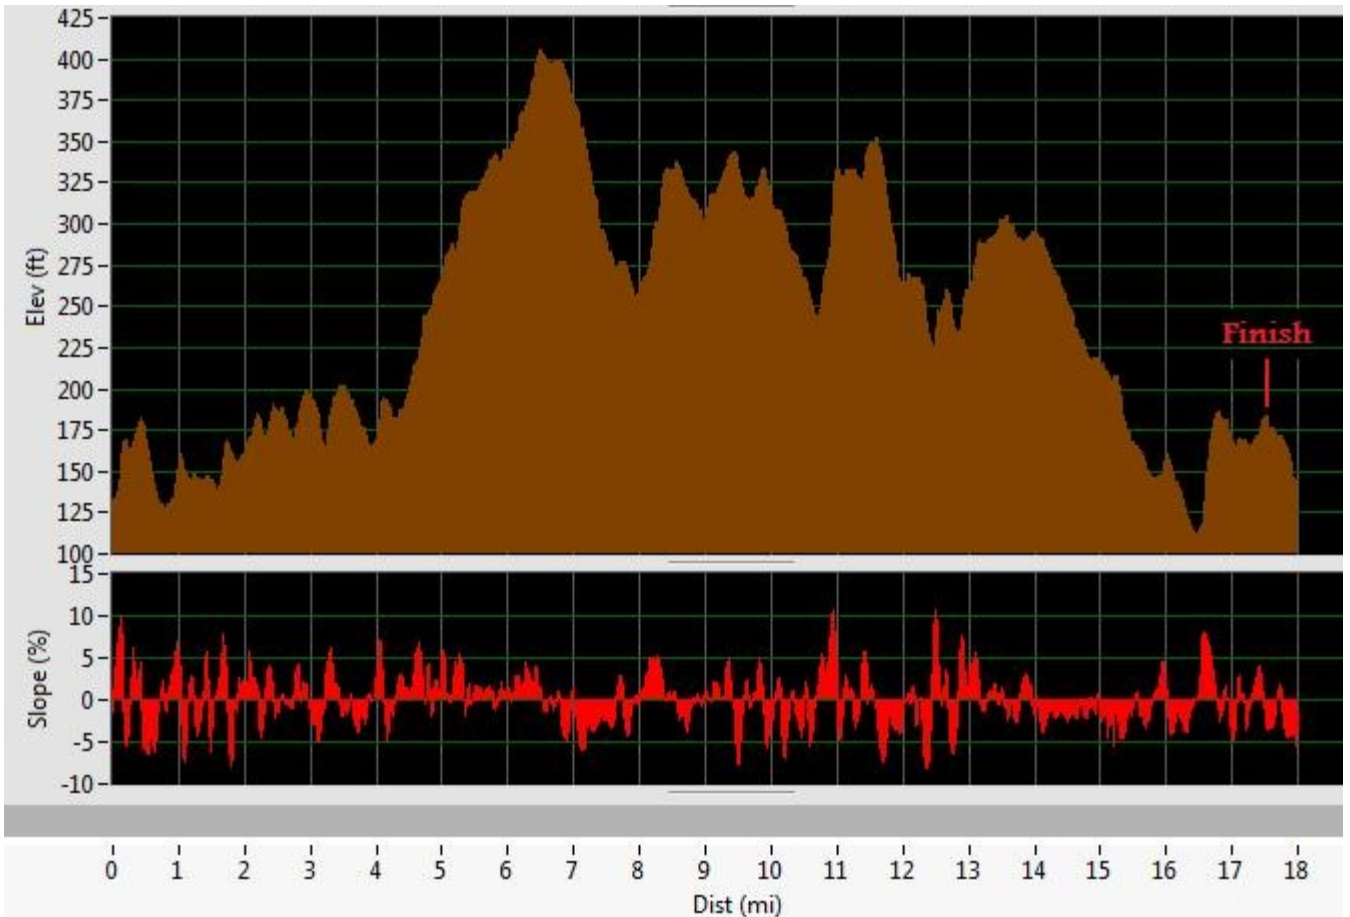

Wolfpack Classic Road Race

February 14th 2009
Chatham County, NC
USAC-Road Event #2009-221

Elevation Profile

Wolfpack Classic Road Race

February 14th 2009
Chatham County, NC
USAC-Road Event #2009-221

Course Map