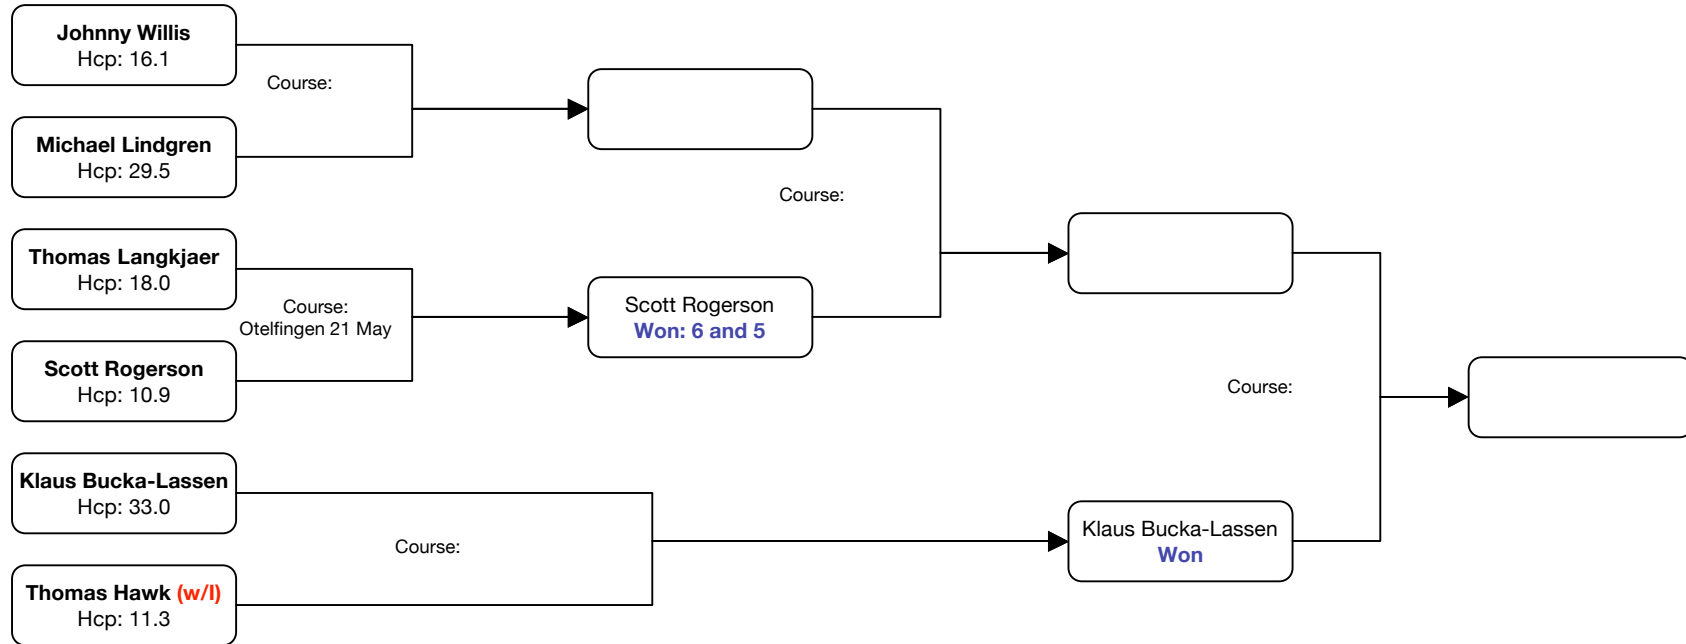

# CCGA Spring Match

Duration: 1 April to 30 June 2006

Updated: 23 May 2006

## Men's Bracket

## Women's Bracket - Entry deadline extended!