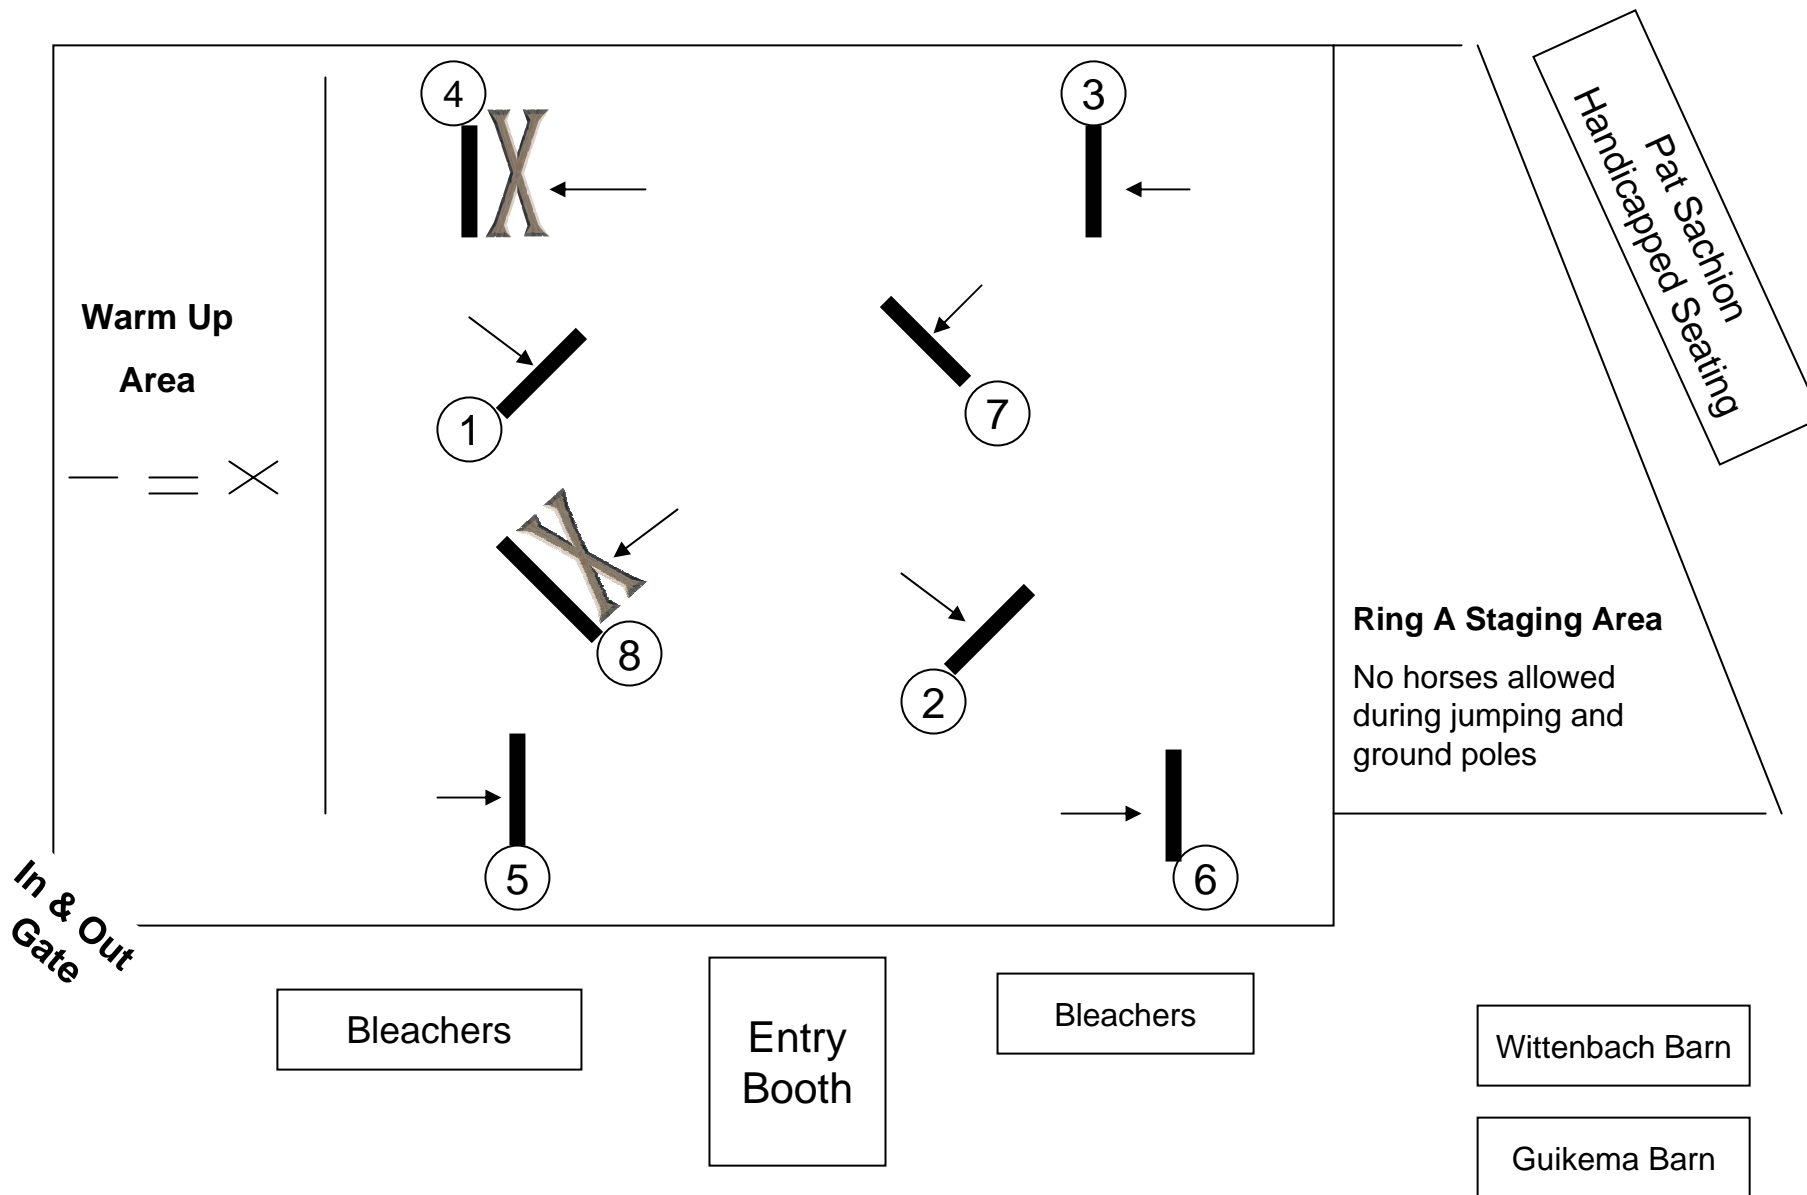

Junior Hunter Over Fences 2'

Junior Equitation Over Fences 2'

Junior Ground Poles The horse's performance should have an even hunter pace. Correct leads in corners is preferred. Extreme speed and breaking of gait will be penalized.