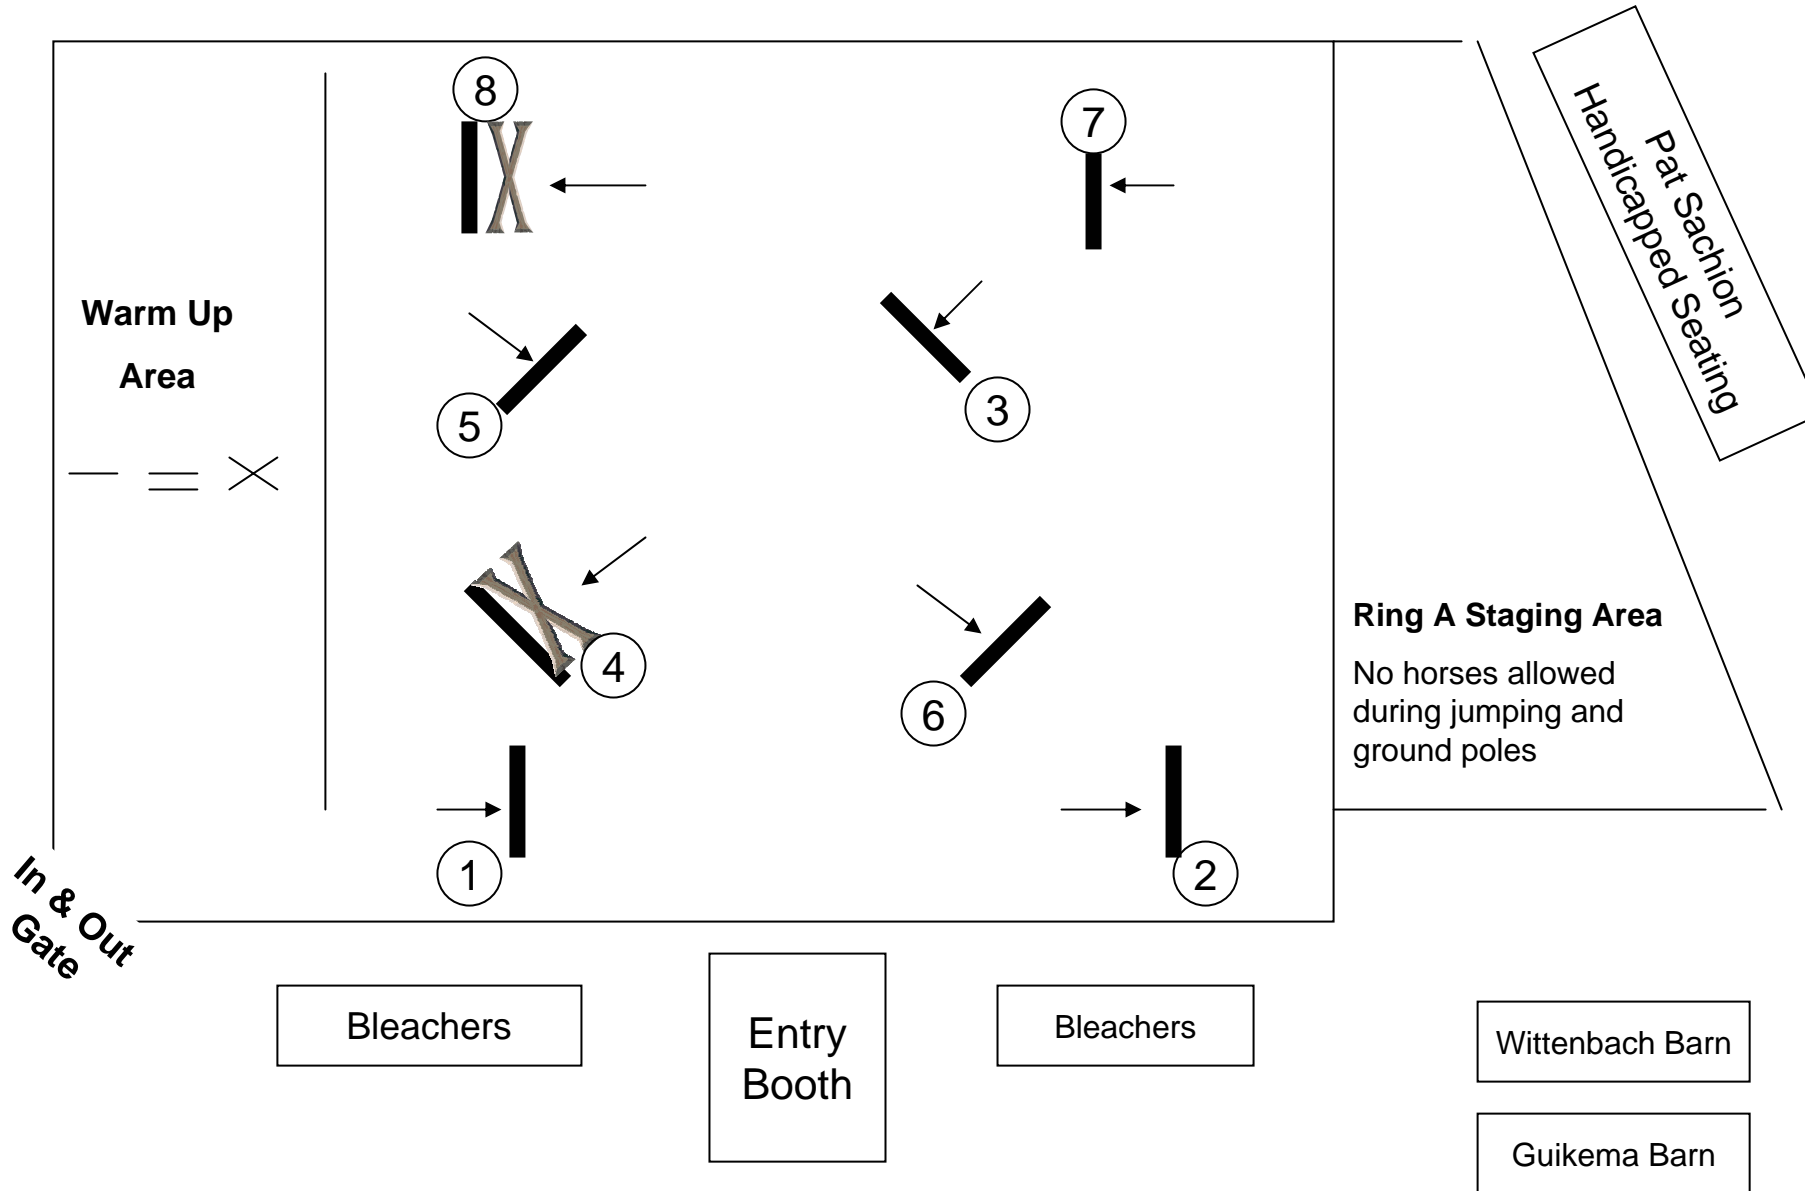

Junior Hunter Over Fences 2'

Junior Equitation Over Fences 2'

Junior Ground Poles The horse's performance should have an even hunter pace. Correct leads in corners is preferred. Extreme speed and breaking of gait will be penalized.