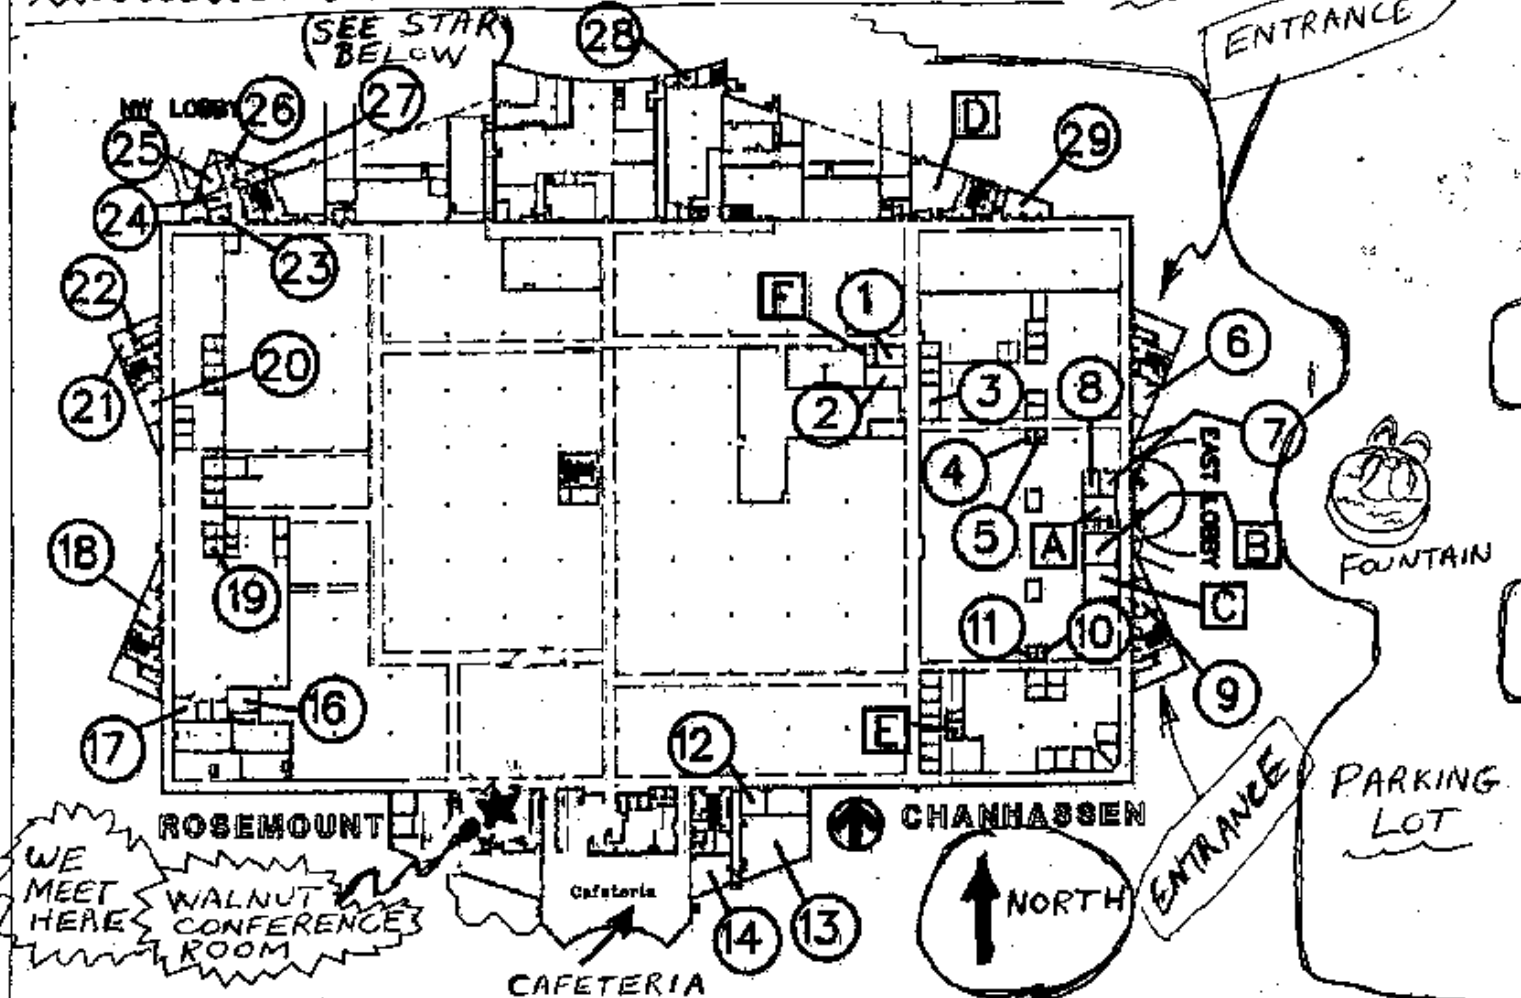

TOASTMASTERS MEETING ROOM - SEE THE STAR BELOW PARKING LOT

ROSEMOUNT; CHANHASSEN - 8200 MARKET BOULEVARD
CHANHASSEN, MINNESOTA