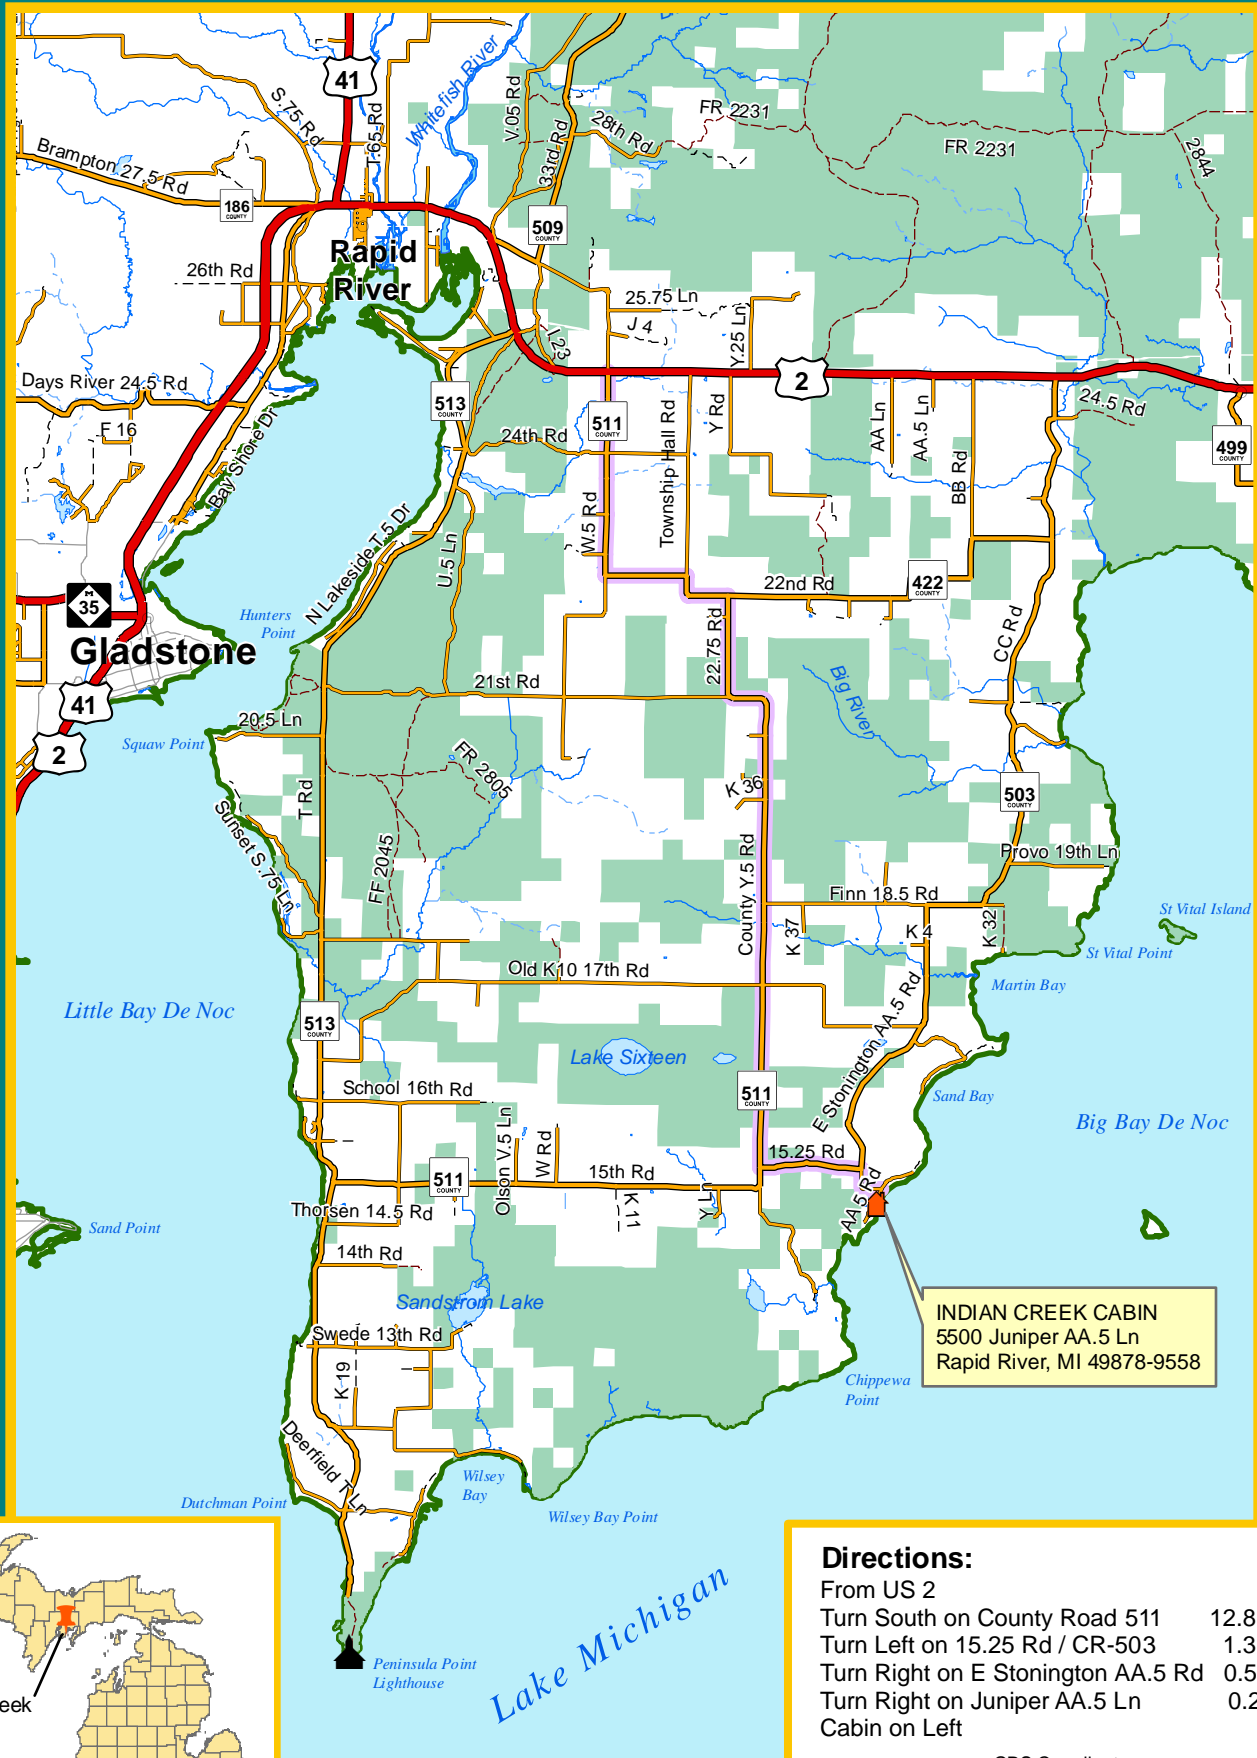

INDIAN CREEK CABIN

Map and Directions

2

Miles

INDIAN CREEK CABIN
5500 Juniper AA.5 Ln
Rapid River, MI 49878-9558

Directions:

- From US 2
- Turn South on County Road 511 12.8 mi
- Turn Left on 15.25 Rd / CR-503 1.3 mi
- Turn Right on E Stonington AA.5 Rd 0.5 mi
- Turn Right on Juniper AA.5 Ln 0.2 mi
- Cabin on Left

GPS Coordinates
N 45 44.977'
W 086 50.021'

Map prepared by Map Generations, LLC Cornell, MI 906-384-6727