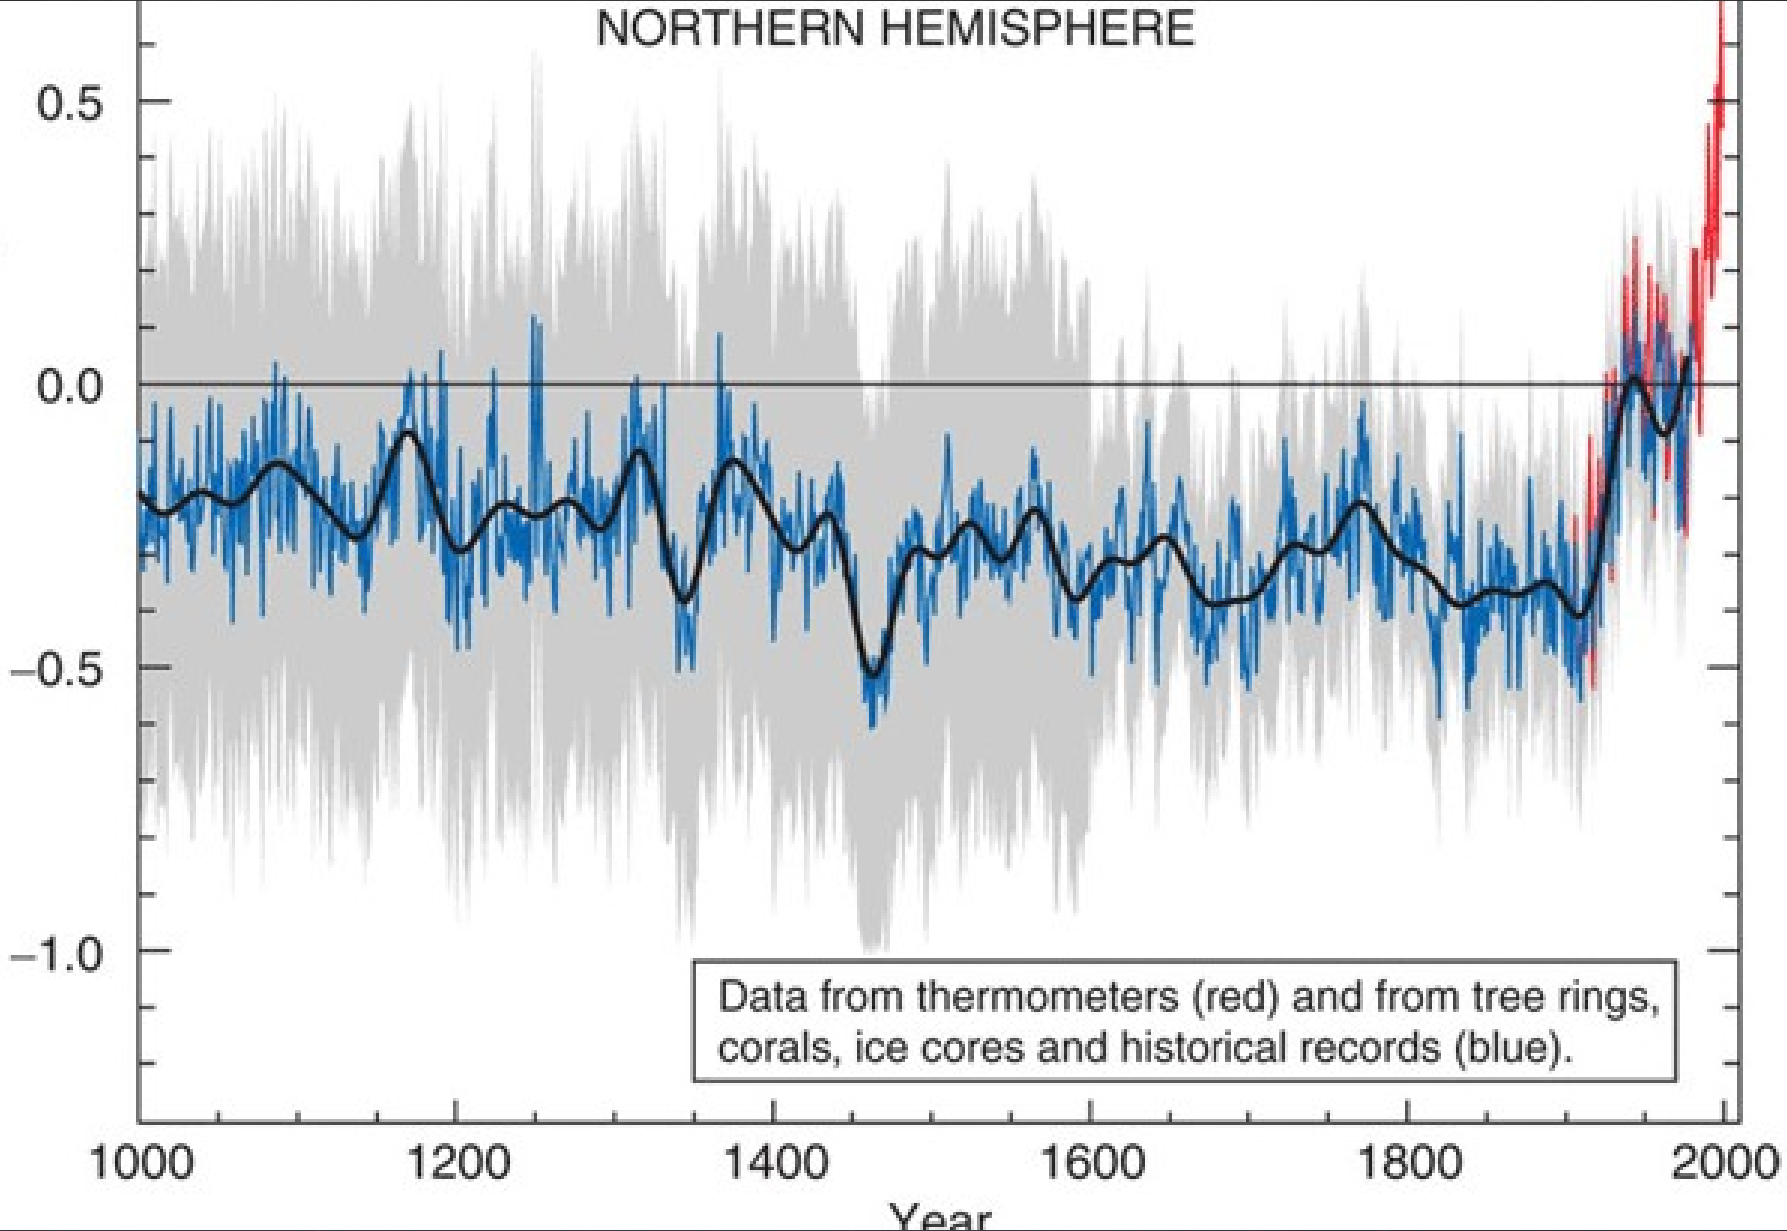

anthropocene

Measures of the Anthropocene: 1750 to 2000

Sources: New Scientist (October 2008);
Global Change and the Earth System (2004),
International Geosphere-Biosphere Programme

New Scientist

धरती को चढ़ा देना

The Celsius temperature scale.

NORTHERN HEMISPHERE

Departures in temperature (°C)
from the 1961 to 1990 average

Hockey Stick Curve

Methane (greenhouse gas 25x potent as CO₂) bubbles out 5x faster. Warmer air thaws Arctic soil, 50 bil tonnes may be released

By  WcP.Observer - Posted on  06 March 2010

Methane potent greenhouse gas trapped in the permafrost 25 times more powerful than carbon dioxide is bubbling out of the frozen arctic faster than expected, experts say

Researchers believe the Arctic Ocean seabed is thawing in patches and releasing greenhouse gases. Methane, trapped in the permafrost, 25 times more powerful than carbon dioxide, is bubbling out of the frozen arctic faster than expected.