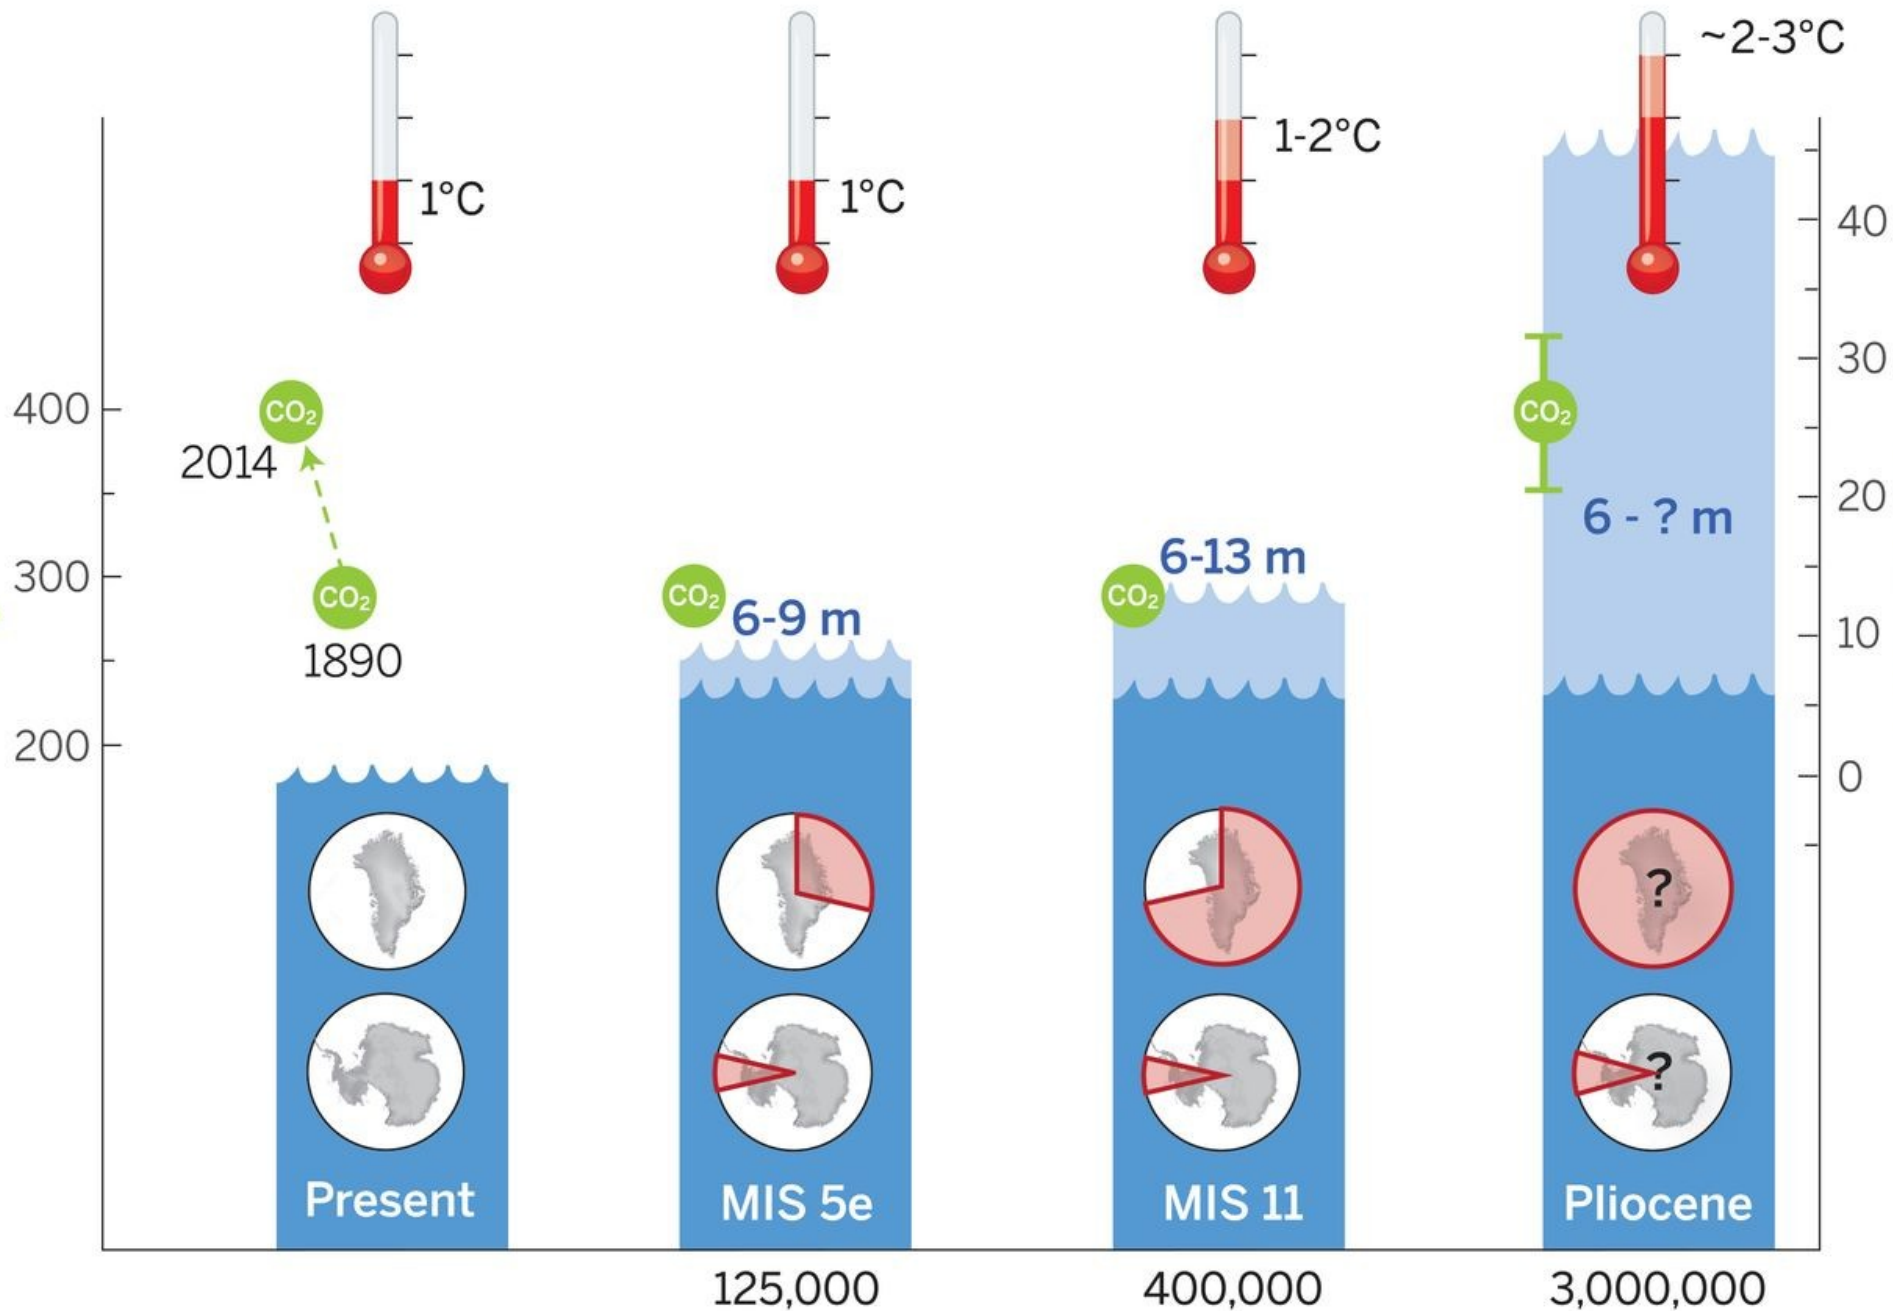

anthropocene

Measures of the Anthropocene: 1750 to 2000

Sources: New Scientist (October 2008);
Global Change and the Earth System (2004),
International Geosphere-Biosphere Programme

New Scientist

धरती को चढ़ा देना

By  WcP.Observer - Posted on  06 March 2010

Methane potent greenhouse gas trapped in the permafrost 25 times more powerful than carbon dioxide is bubbling out of the frozen arctic faster than expected, experts say

Researchers believe the Arctic Ocean seabed is thawing in patches and releasing greenhouse gases. Methane, trapped in the permafrost, 25 times more powerful than carbon dioxide, is bubbling out of the frozen arctic faster than expected.

New Jersey

New Jersey

May 21, 2009

November 5, 2012

Temperature relative to preindustrial

Dinosaur Extinction

Was the result of not enough room on the ark.

Schematic representation of various climate-engineering proposals (courtesy B. Matthews).