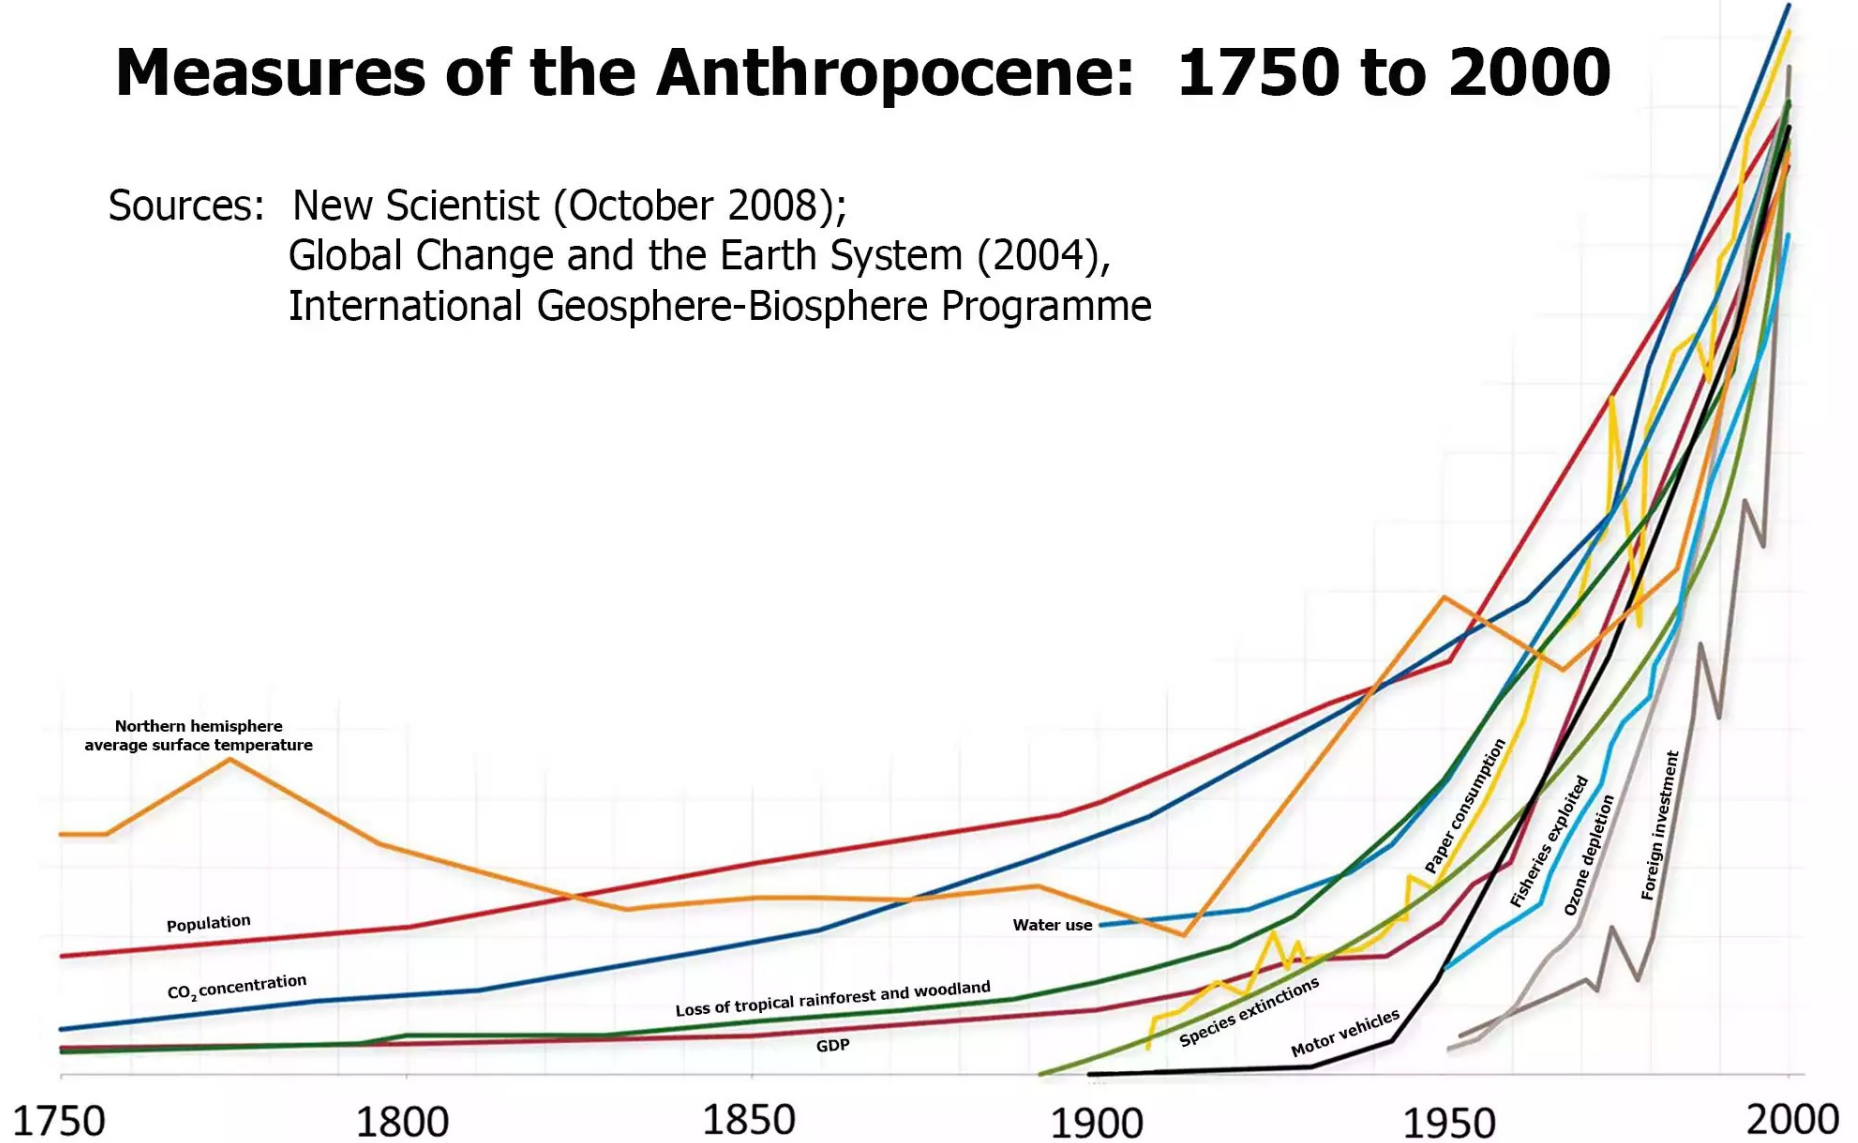

पर्यावरण असंतुलन
और भावी संकट
{

6th **MASS** EXTINCTION

"The world is probably at the start of a runaway greenhouse event which will **END MOST HUMAN LIFE on EARTH BEFORE 2040.**"

-Dr. Guy McPherson
quoting John Davies

anthropocene

Measures of the Anthropocene: 1750 to 2000

Sources: New Scientist (October 2008);
Global Change and the Earth System (2004),
International Geosphere-Biosphere Programme

New Scientist

धरती को चढ़ा देना

By  WcP.Observer - Posted on  06 March 2010

Methane potent greenhouse gas trapped in the permafrost 25 times more powerful than carbon dioxide is bubbling out of the frozen arctic faster than expected, experts say

Researchers believe the Arctic Ocean seabed is thawing in patches and releasing greenhouse gases. Methane, trapped in the permafrost, 25 times more powerful than carbon dioxide, is bubbling out of the frozen arctic faster than expected.