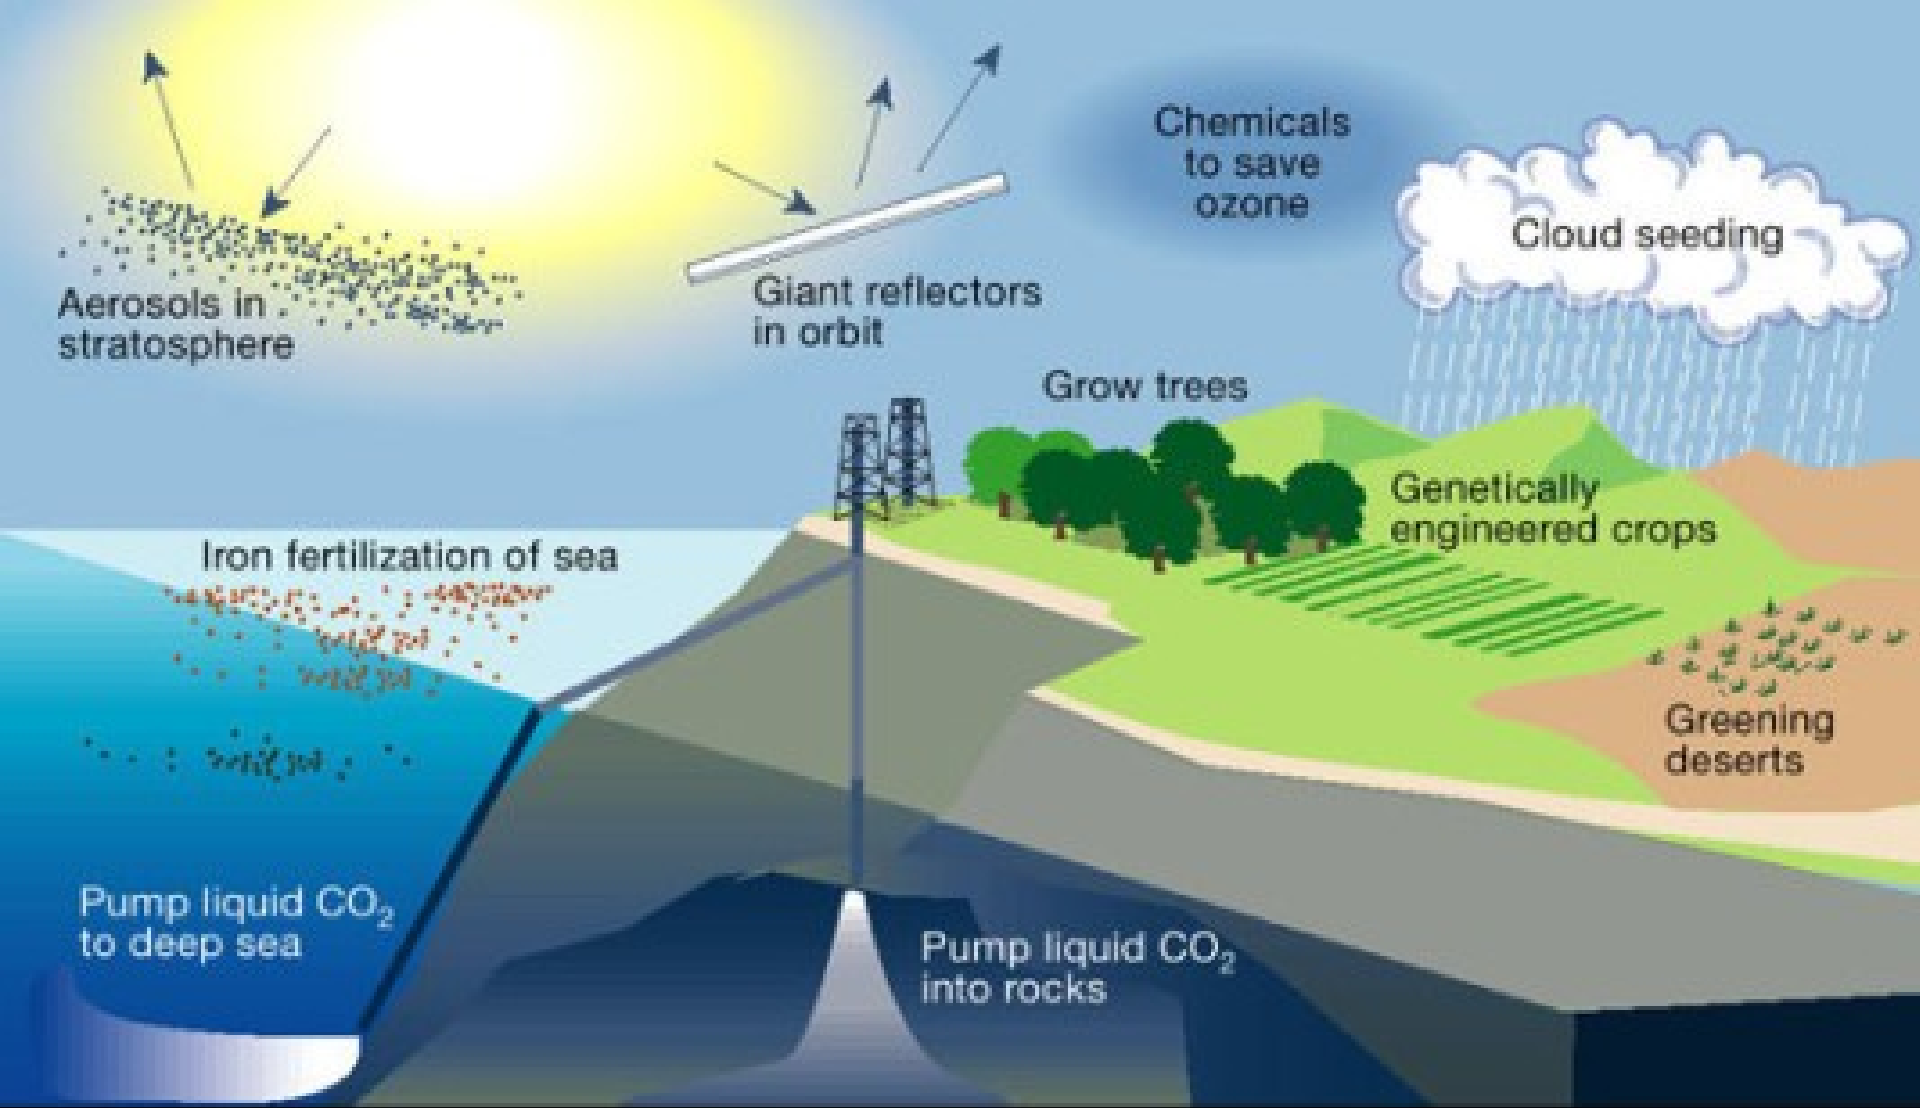

By  WcP.Observer - Posted on  06 March 2010

Methane potent greenhouse gas trapped in the permafrost 25 times more powerful than carbon dioxide is bubbling out of the frozen arctic faster than expected, experts say

Researchers believe the Arctic Ocean seabed is thawing in patches and releasing greenhouse gases. Methane, trapped in the permafrost, 25 times more powerful than carbon dioxide, is bubbling out of the frozen arctic faster than expected.

Temperatures have soared in western Russia's Yamal tundra this summer. Across Siberia, some provinces warmed an additional [10 degrees](#) Fahrenheit beyond normal. In the fields, large bubbles of vegetation appeared above the melting permafrost — strange pockets of methane or, more likely, [water](#). Record [fires](#) blazed through dry Russian grassland.

New Jersey

New Jersey

May 21, 2009

November 5, 2012

Temperature relative to preindustrial

Dinosaur Extinction

Was the result of not enough room on the ark.

Schematic representation of various climate-engineering proposals (courtesy B. Matthews).