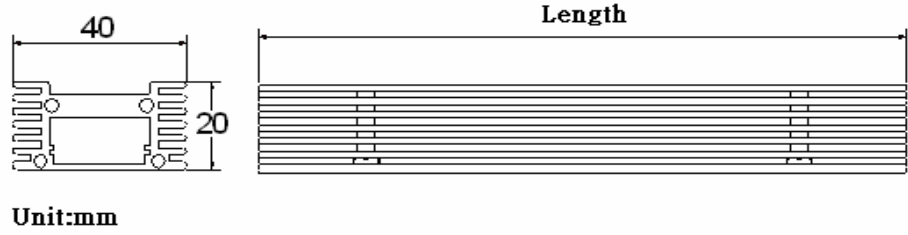

High Power

Single Color Mini Light Bar

SLB250 Series Catalogue

FEATURES:

- High Power LED
- High Luminous intensity output
- Long operating life (up to 10k hours)
- Available in Cool white, Red, Green, Blue
- Higher Energy Efficient than Incandescent and Halogen lamps
- Cool Beam (No UV & Thermal Radiation)

MECHANICAL DIMENSION

ELECTRONIC SPECIFICATIONS

Parameter	SLB250-05	SLB250-15	SLB250-30	SLB250-45
Power Specifications				
Power Supply Voltage	12 ~ 18 Vac 13 ~ 22 Vdc	12 ~ 18 Vac 13 ~ 22 Vdc	12 ~ 18 Vac 13 ~ 22 Vdc	12 ~ 18 Vac 13 ~ 22 Vdc
Power Supply Current	<300 mA	<600 mA	<120 mA	<1800 mA
Power Consumption	< 3 W	< 6 W	< 12 W	< 18 W
Operating Life	>10,000 hours	>10,000 hours	>10,000 hours	>10,000 hours
Environment Specifications				
Operation Temperature(°C)	-20~40	-20~40	-20~40	-20~40
Storage Temperature(°C)	-40~60	-40~60	-40~60	-40~60
Operation Humidity(%)	10~90	10~90	10~90	10~90
Dimension Specifications				
Length (mm)	50	150	300	450
Width (mm)	40	40	40	40
Height (mm)	20	20	20	20

OPTICAL SPECIFICATIONS

Item	Bin Code	Color Temperature (or Wavelength)	Lum Flux(lm)	Color
Sun White	SunW	6000 ~ 7000 K	35 lm ~ 40 lm	<input type="checkbox"/>
Cool White	CoW	5000 ~ 6000 K	35 lm ~40 lm	<input type="checkbox"/>
Warm White	WarW	3000 ~ 3400 K	26 lm ~32 lm	<input type="checkbox"/>
Red	1000	635nm	24 lm	<input type="checkbox"/>
Green	2000	525nm	30 lm	<input type="checkbox"/>
Blue	3000	455nm	4 lm	<input type="checkbox"/>
Amber	4000	590nm	16lm	<input type="checkbox"/>

ORDER CODE

SLB250 xx-

Length Color

Length (cm)

Color

05
15
30
45

SunW、 CoW、 WarW、 AmbW
1000、 2000、 3000、 4000