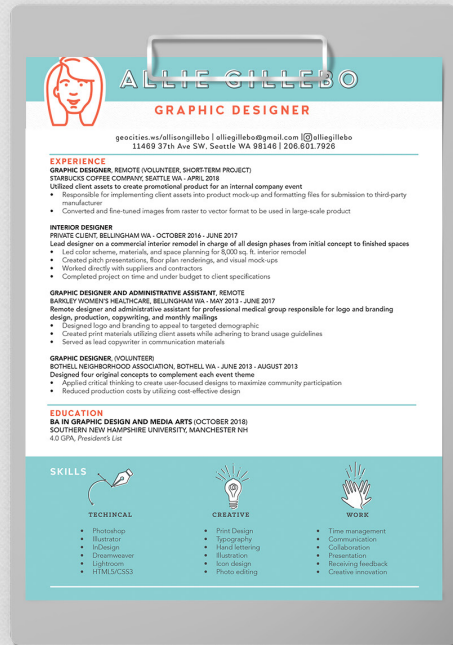

ALLIE GILLEBO

GRAPHIC DESIGNER

BRANDING MATERIALS

TABLE OF CONTENTS

1. FULL STATIONERY MOCK UP
2. LOGO
3. BUSINESS CARD
4. LETTERHEAD + RESUME
5. ENVELOPE
6. GIVE AWAY PIECE

LOGO

ALLIE GILLEBO GRAPHIC DESIGNER