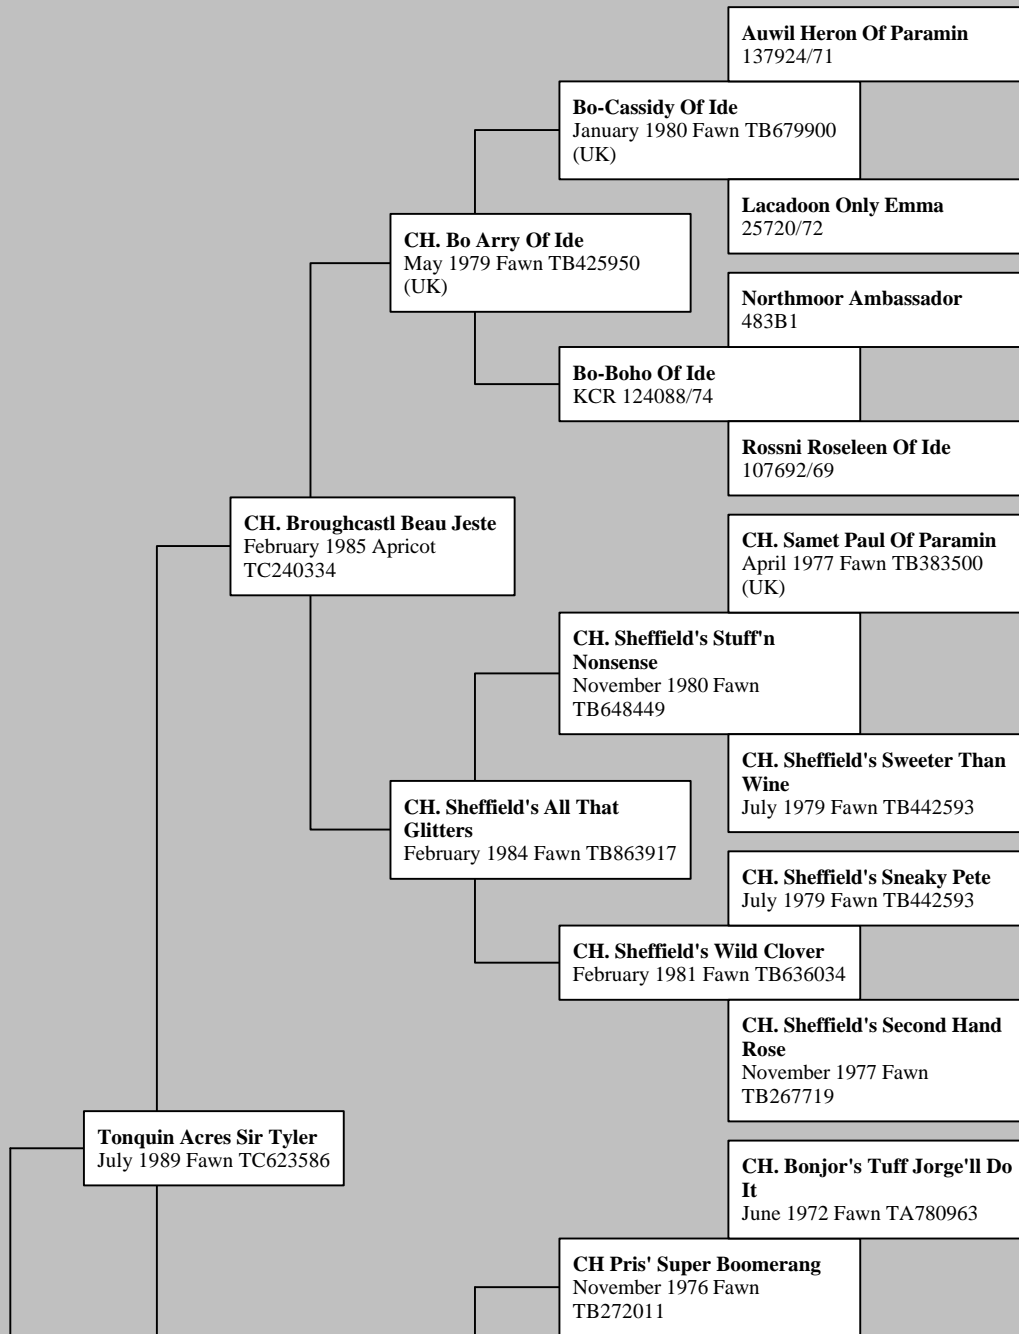

## *Ancestors of Ann And Andy's Choomia*

**Ann And Andy's Choomia**  
October 22, 1991 Fawn  
TM758496/05

TB272011

**Pris' Sugar Candee**  
January 1973 Fawn TA901846

**CH. Tonquin Acres Travis**  
October 1978 Fawn TB432362

**CH. Lord Theodore**  
August 1971 Fawn TB006182

**Easter Ko-Ko**  
January 1977 Fawn TB360868

**Lady Tenah Mariah**  
May 1975 Fawn TB197031

**Tonquin Acres Trika Treata**  
August 1985 Fawn TC233891

**[2] Paramin Peter Pan Of Slepe**  
3188BJ-14319/74

**Weston's Fille De Fenetre**  
January 1979 Fawn TB345361

**Scot's Rebecca Star**  
November 1973 Fawn  
TA893001

**Shogren Onyx Buffalo**  
July 1985 Black TC323834

**Gerdes' Bubbling Brandy**  
September 1977 Fawn  
TB148170

**Yorkwood's Captain Hook**  
September 1978 Black  
TB495075

**Shultz's Black Barbie**  
September 1977 Black 402547

**Glenn's Lady Black Jack**