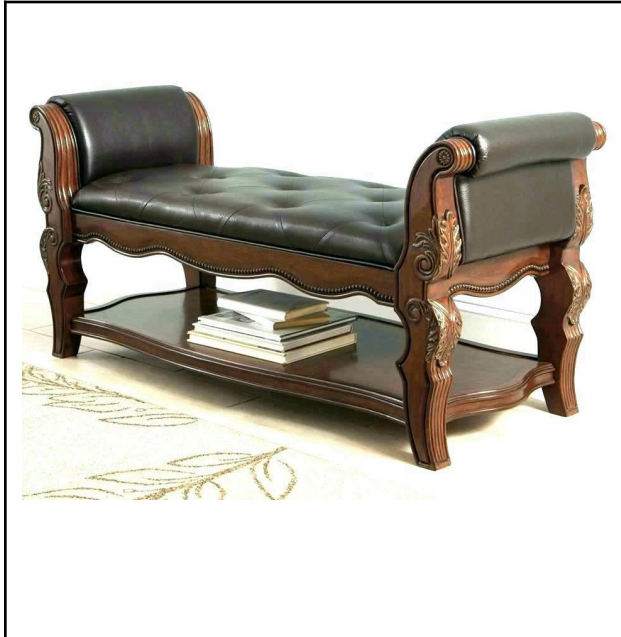

WOOD BENCH DESIGN

Whatsapp: [+918192999135](https://wa.me/+918192999135) Tel: [+918192999135](https://wa.me/+918192999135)

URL: <https://aarsunwoods.com/product-category/bed-bench-settee/>

Website : <https://aarsunwoods.com/>