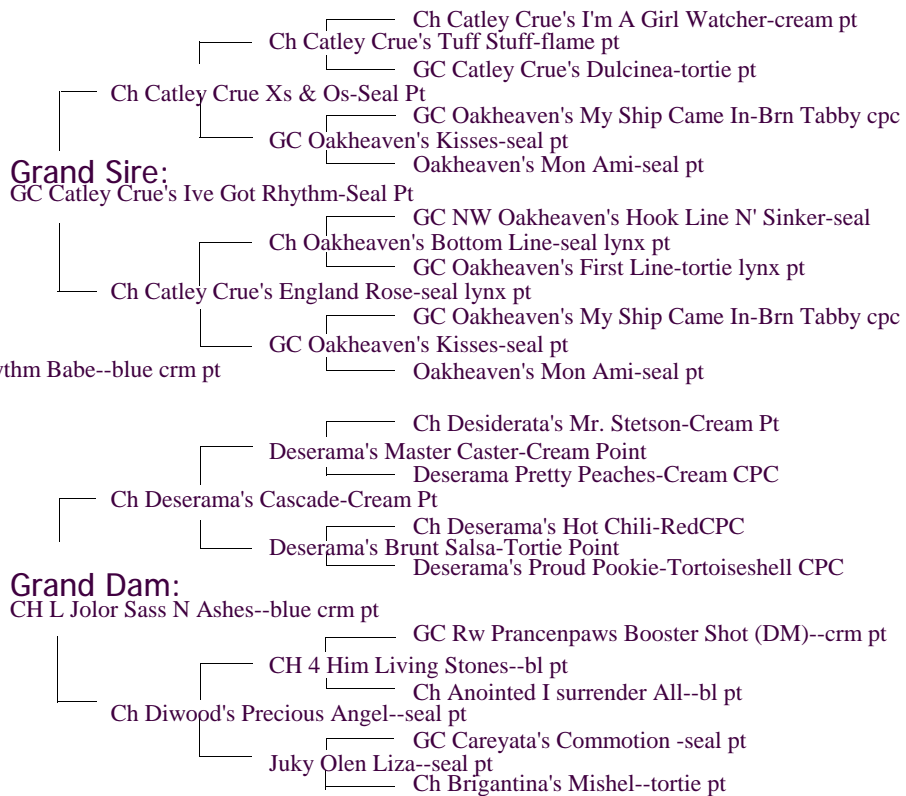

L Jolor Cattery Certificate Of Pedigree

Breed: Persian
Sex: Female

Dam:
CH L Jolor Got The Rhythm Babe--blue crm pt

Owner: Lora Westhafer
Breeder:

Printed By: L Jolor

Address:
Phone:

I Certify, to the best of my knowledge, the information in this pedigree is correct.

Signed: _____ Date: _____

"TBDM"