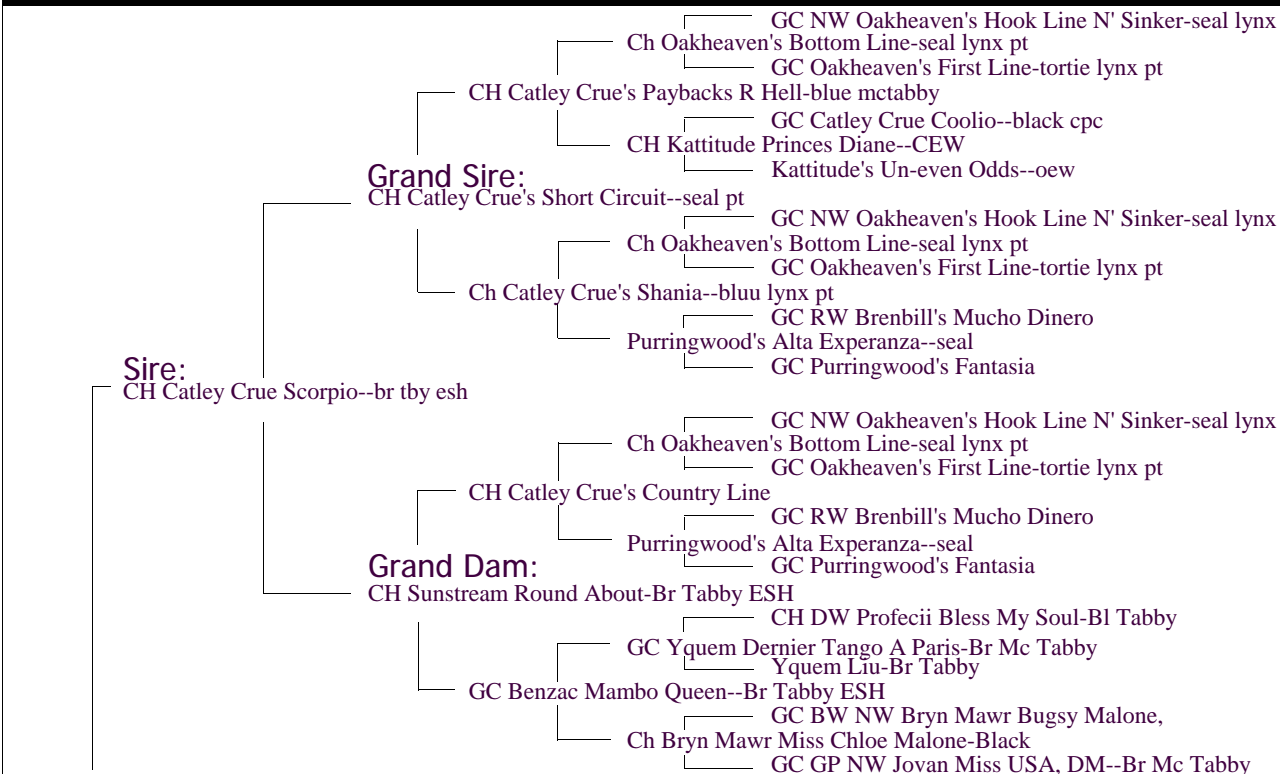

L Jolor Cattery Certificate Of Pedigree

Breed: Persian
Sex: Female

Dam:
CH L Jolor Got The Rhythm Babe--blue crm pt

Owner: Lora Westhafer
Breeder:

Printed By: L Jolor

Address:
Phone:

I Certify, to the best of my knowledge, the information in this pedigree is correct.

Signed: _____ Date: _____

"TBDM"