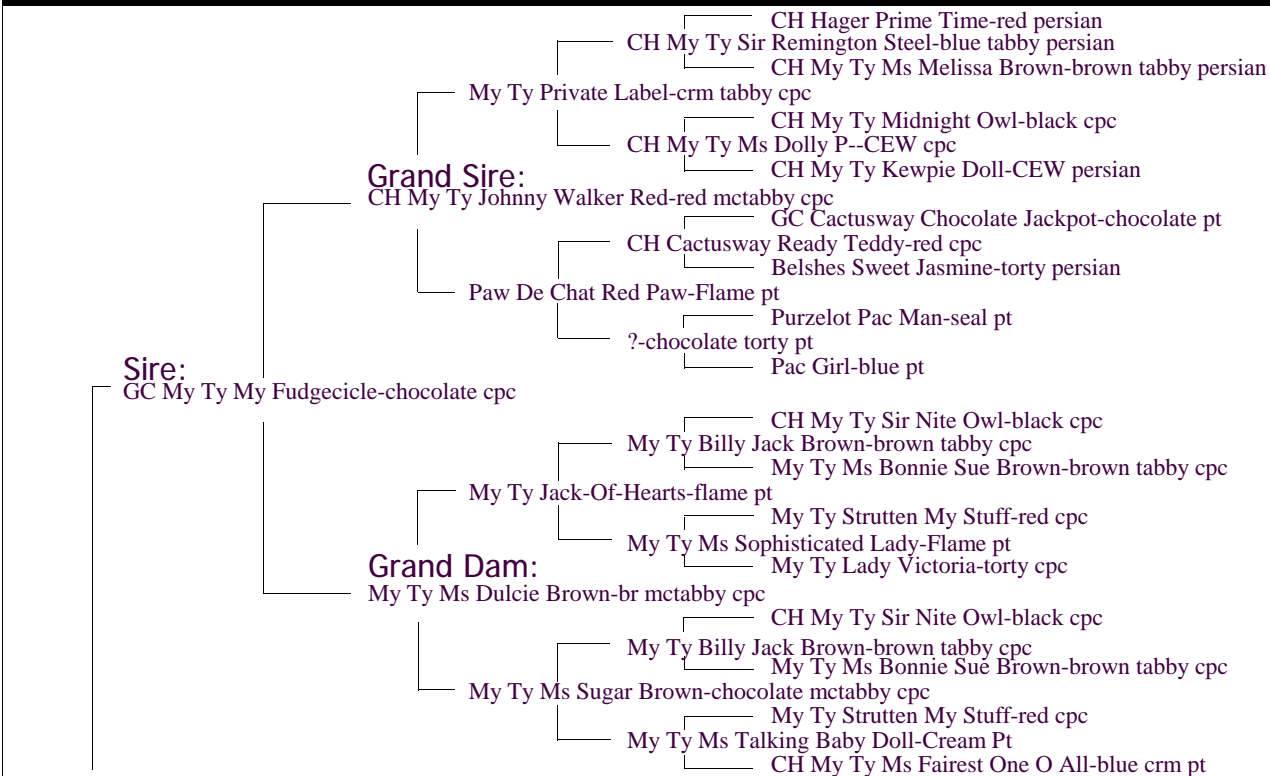

L Jolor Cattery Certificate Of Pedigree

fudge/laces 5/2007 litter

Breed: Persian
Sex: Male

Dam:
L Jolor Lilac N Lace-lilac crm esh

Owner: Lora Westhafer
Breeder:

Printed By: L Jolor

Address:
Phone:

I Certify, to the best of my knowledge, the information in this pedigree is correct.