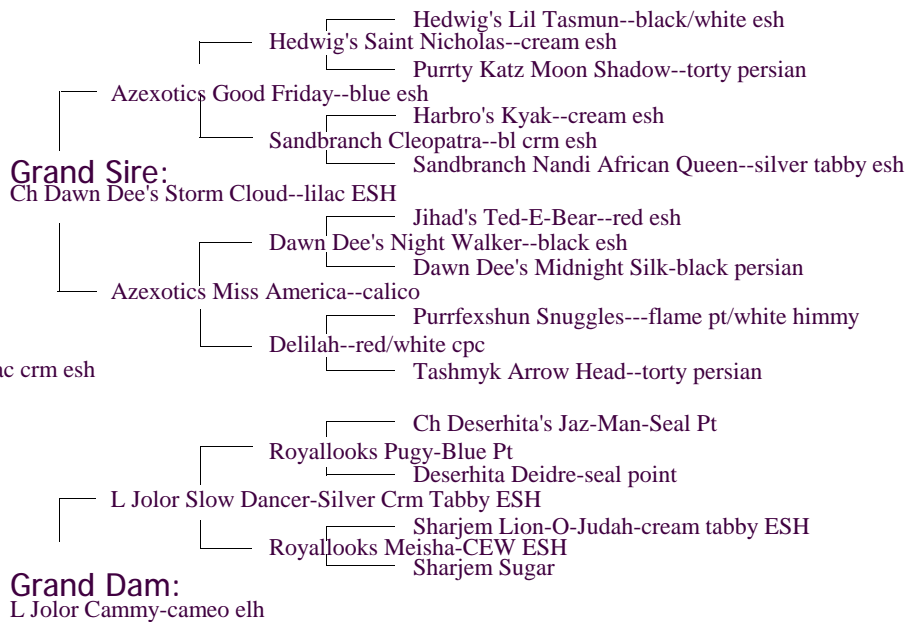

L Jolor Cattery Certificate Of Pedigree

fudge/laces 5/2007 litter

Breed: Persian
Sex: Male

Dam:
L Jolor Lilac N Lace-lilac crm esh

Owner: Lora Westhafer
Breeder:

Printed By: L Jolor

Address:
Phone:

I Certify, to the best of my knowledge, the information in this pedigree is correct.