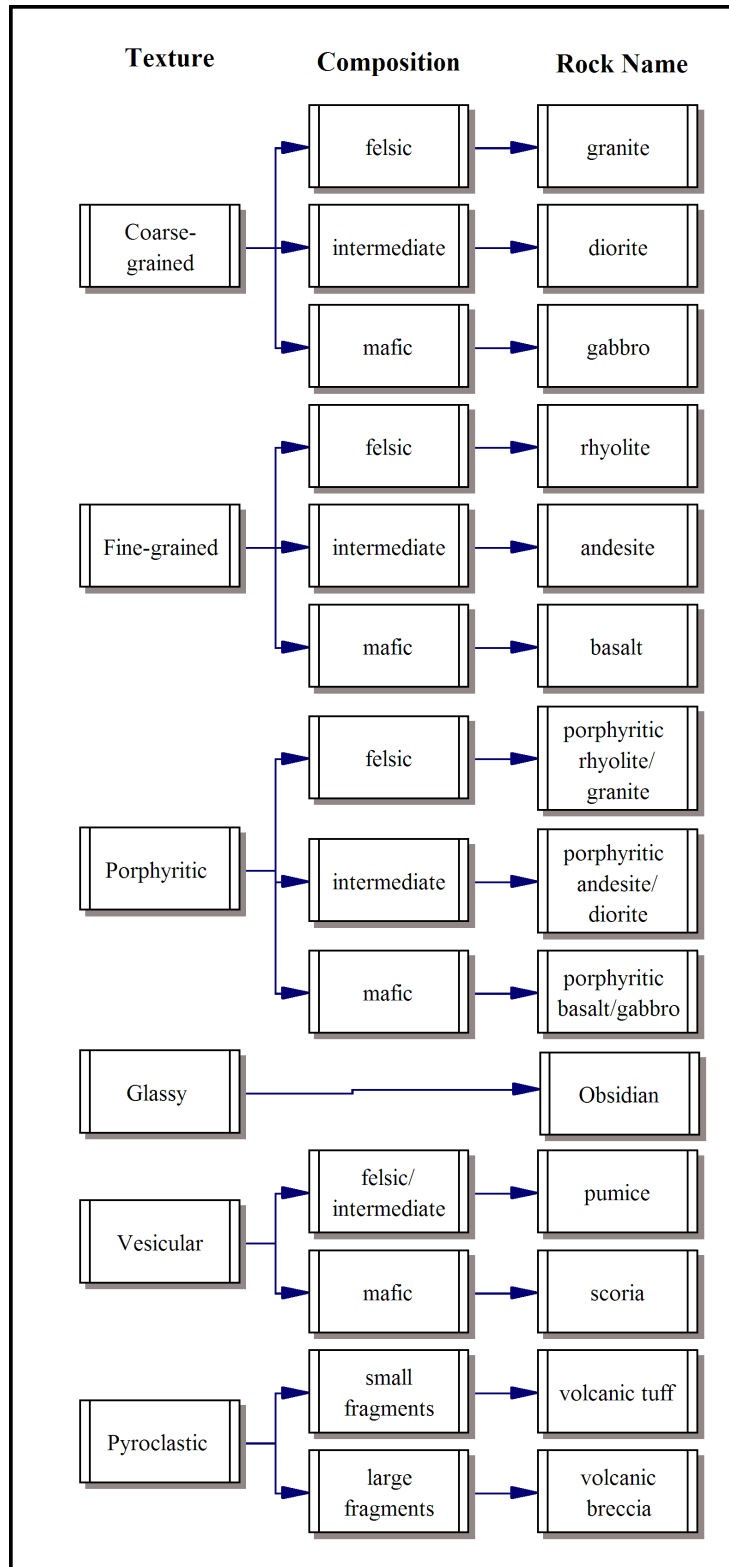

## Igneous Rock Identification

Igneous Rock Identification Sheet			
Item Number	Texture	Color Index	Rock Name
18			
22			
27			
28			
29			
30			
32			
53			